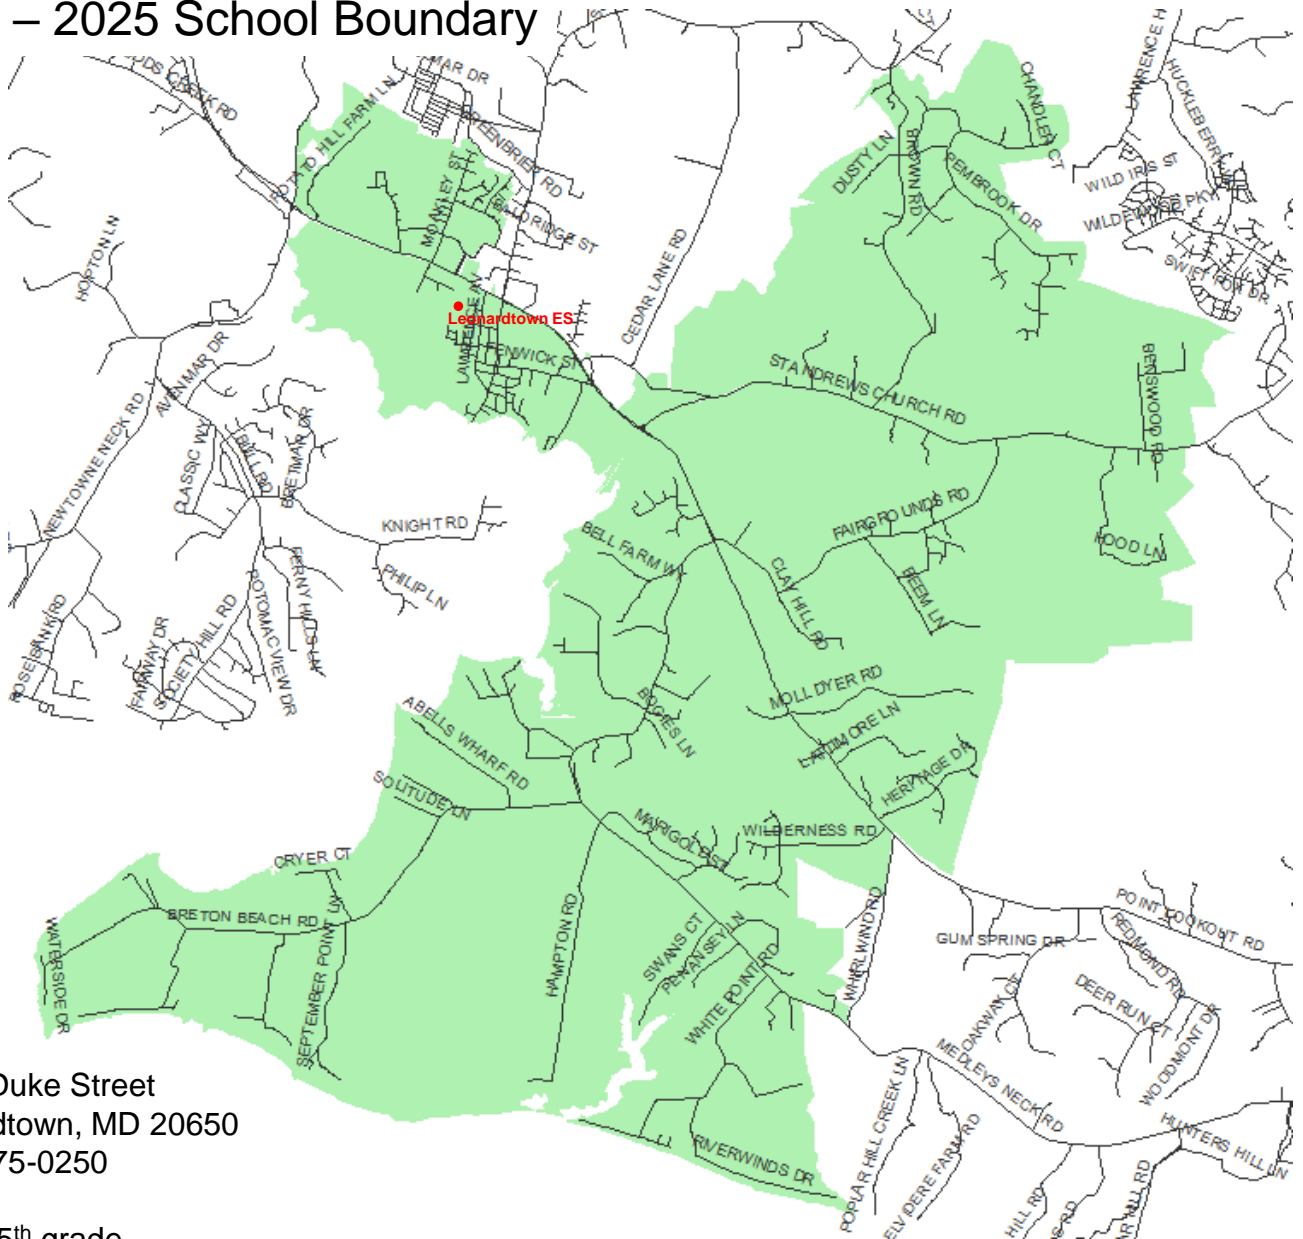

Leonardtwn Elementary School

St. Mary's County Public Schools
Department of Capital Planning
27190 Point Lookout Road
Loveville, MD 20656
(301) 475-4256, ext. 6

2024 – 2025 School Boundary

22885 Duke Street
Leonardtwn, MD 20650
(301) 475-0250

PreK – 5th grade

9:00 a.m. – 3:45 p.m. Daily Schedule
1:45 p.m. Early Dismissal

The information provided is only a guide to SMCPSS school district boundaries and facilities. SMCPSS has made substantial efforts to ensure the accuracy of the information. However, school boundary and facility information are subject to change. School boundaries may be unreliable for residents in new subdivisions or residents near a school district boundary. The user of this information understands the statements above and is taking full liability for any use of the data. For verification of any school boundary, please call the Department of Capital Planning at 301-475-4256, extension 6.

Northbound Route 5 and all auxiliary roads from but not including Whirlwind Road, to but not including Cedar Lane Court. Northbound Route 5 and all auxiliary roads from but not including Route 245, to but not including Route 243. Southbound Route 5 and all auxiliary roads from but not including Route 243 to but not including Whirlwind Road. Route 4 and all auxiliary roads, from but not including Indian Bridge Road to Route 5. Route 244 and all auxiliary roads from Whirlwind Road to Route 5, excluding Whirlwind Road.