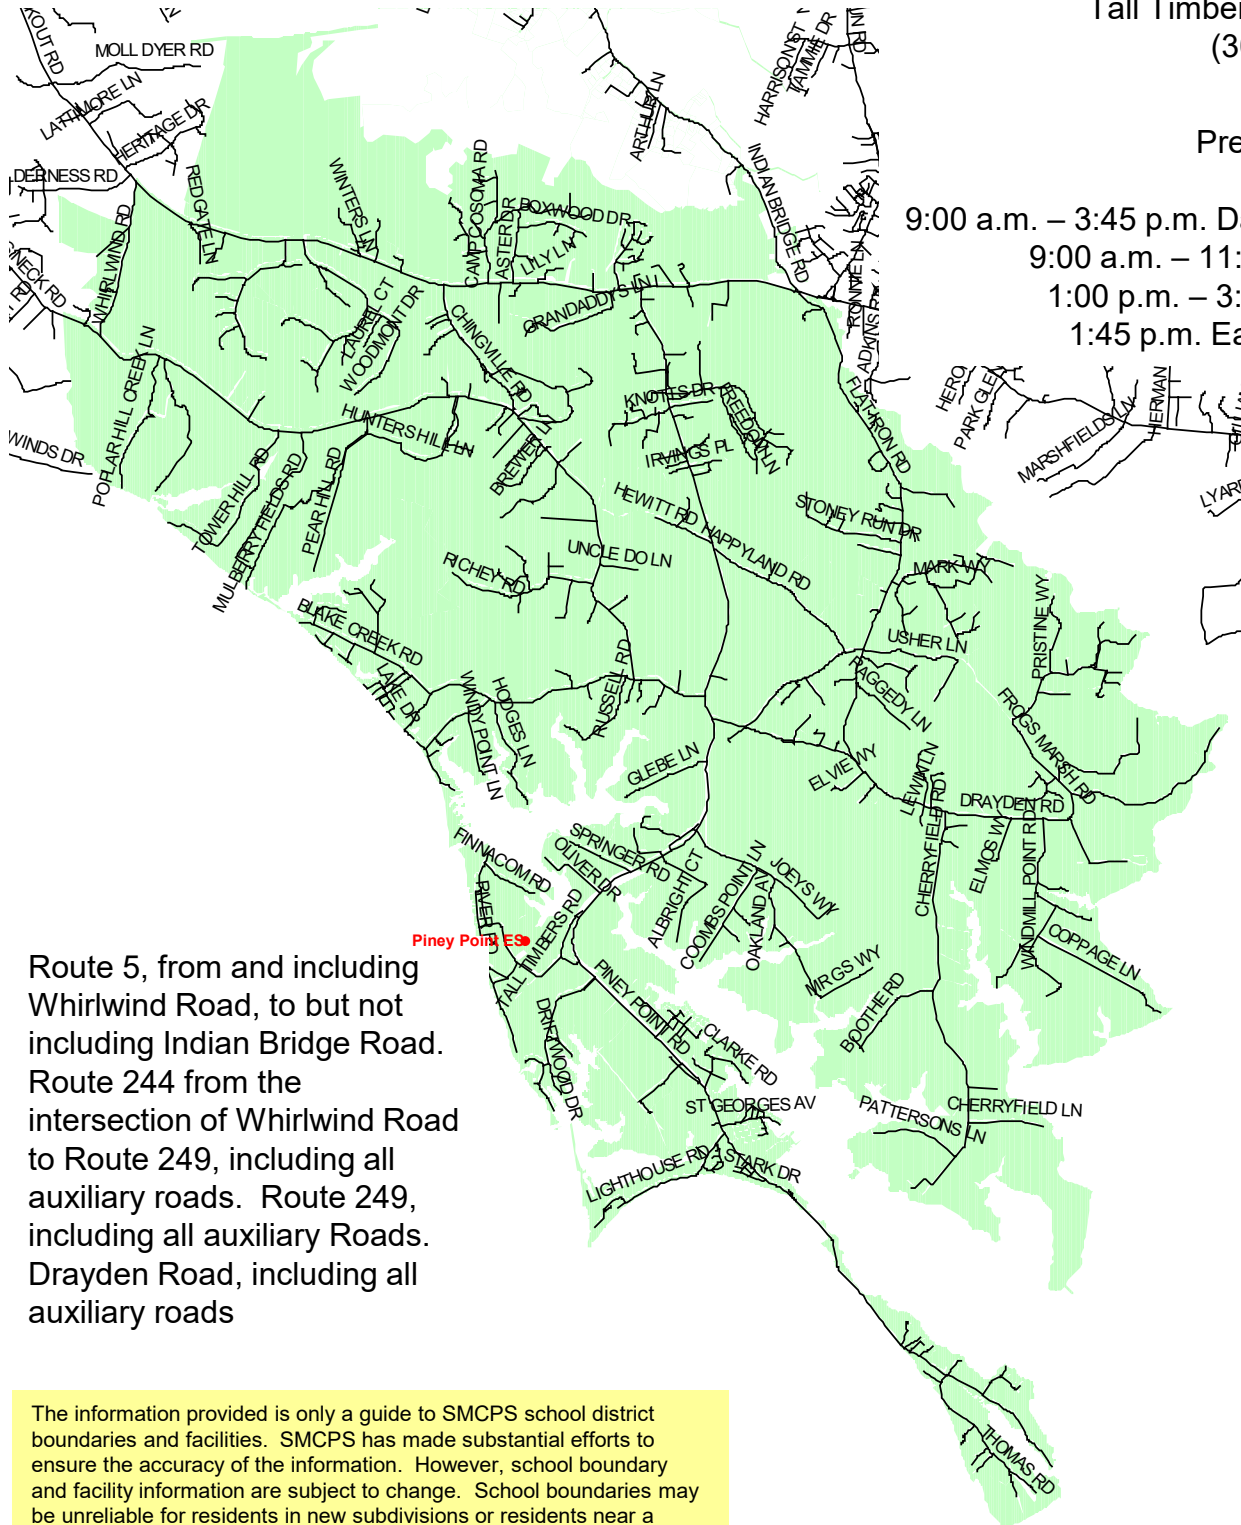

Piney Point Elementary School

St. Mary's County Public Schools
 Department of Capital Planning
 27190 Point Lookout Road
 Loveville, MD 20656
 (301) 475-4256, ext. 6

44550 Tall Timbers Road
 Tall Timbers, MD 20690
 (301) 994-2205

PreK – 5th grade

9:00 a.m. – 3:45 p.m. Daily Schedule
 9:00 a.m. – 11:45 a.m. PreK
 1:00 p.m. – 3:45 p.m. PreK
 1:45 p.m. Early Dismissal

Route 5, from and including Whirlwind Road, to but not including Indian Bridge Road.
 Route 244 from the intersection of Whirlwind Road to Route 249, including all auxiliary roads.
 Route 249, including all auxiliary Roads.
 Drayden Road, including all auxiliary roads

2022 – 2023 School Boundary