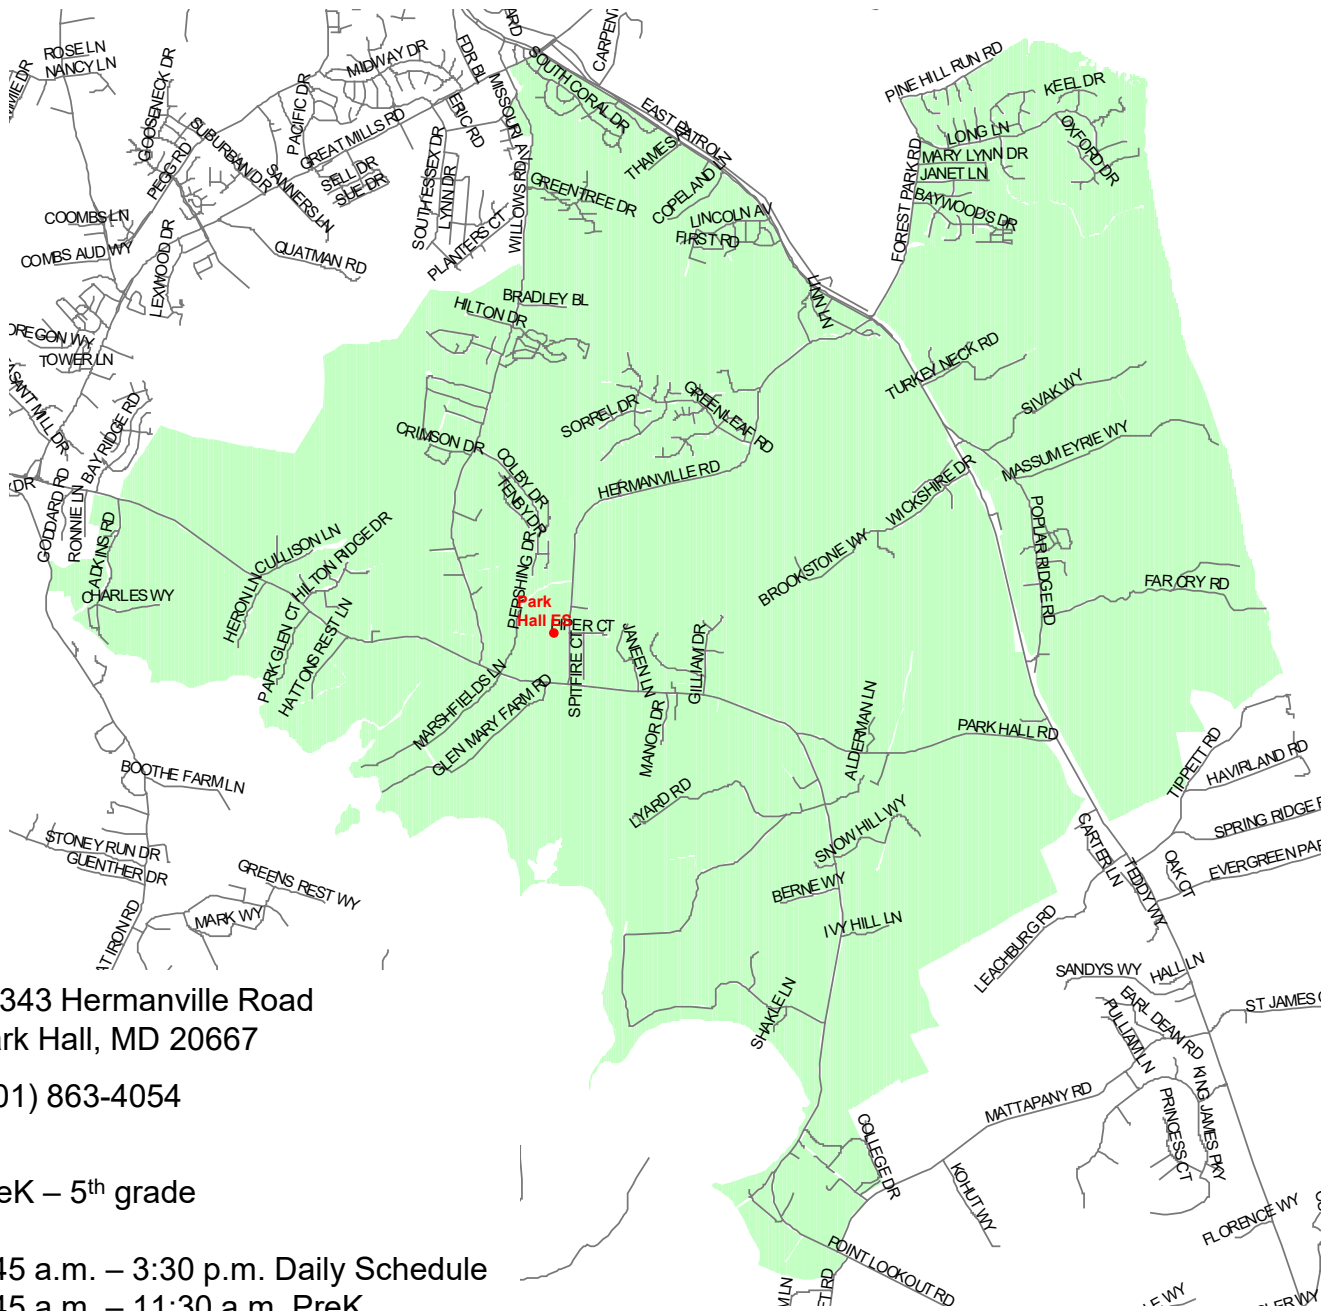

Park Hall Elementary School

St. Mary's County Public Schools
Department of Capital Planning
27190 Point Lookout Road
Loveville, MD 20656
(301) 475-4256, ext. 6

20343 Hermanville Road
Park Hall, MD 20667
(301) 863-4054

PreK – 5th grade

8:45 a.m. – 3:30 p.m. Daily Schedule
8:45 a.m. – 11:30 a.m. PreK
12:45 p.m. – 3:30 p.m. PreK
1:30 p.m. Early Dismissal

Route 235 and all auxiliary roads from Route 246, to and including Route 489, including Tulagi Place. Route 5 and all auxiliary roads, from but not including Bay Ridge Road, to but not including Mattapany Road. Willows Road and all auxiliary roads, excluding Shangri-La Drive.

The information provided is only a guide to SMCPS school district boundaries and facilities. SMCPS has made substantial efforts to ensure the accuracy of the information. However, school boundary and facility information are subject to change. School boundaries may be unreliable for residents in new subdivisions or residents near a school district boundary. The user of this information understands the statements above and is taking full liability for any use of the data. For verification of any school boundary, please call the Department of Capital Planning at 301-475-4256, extension 6.

2022 – 2023 School Boundary