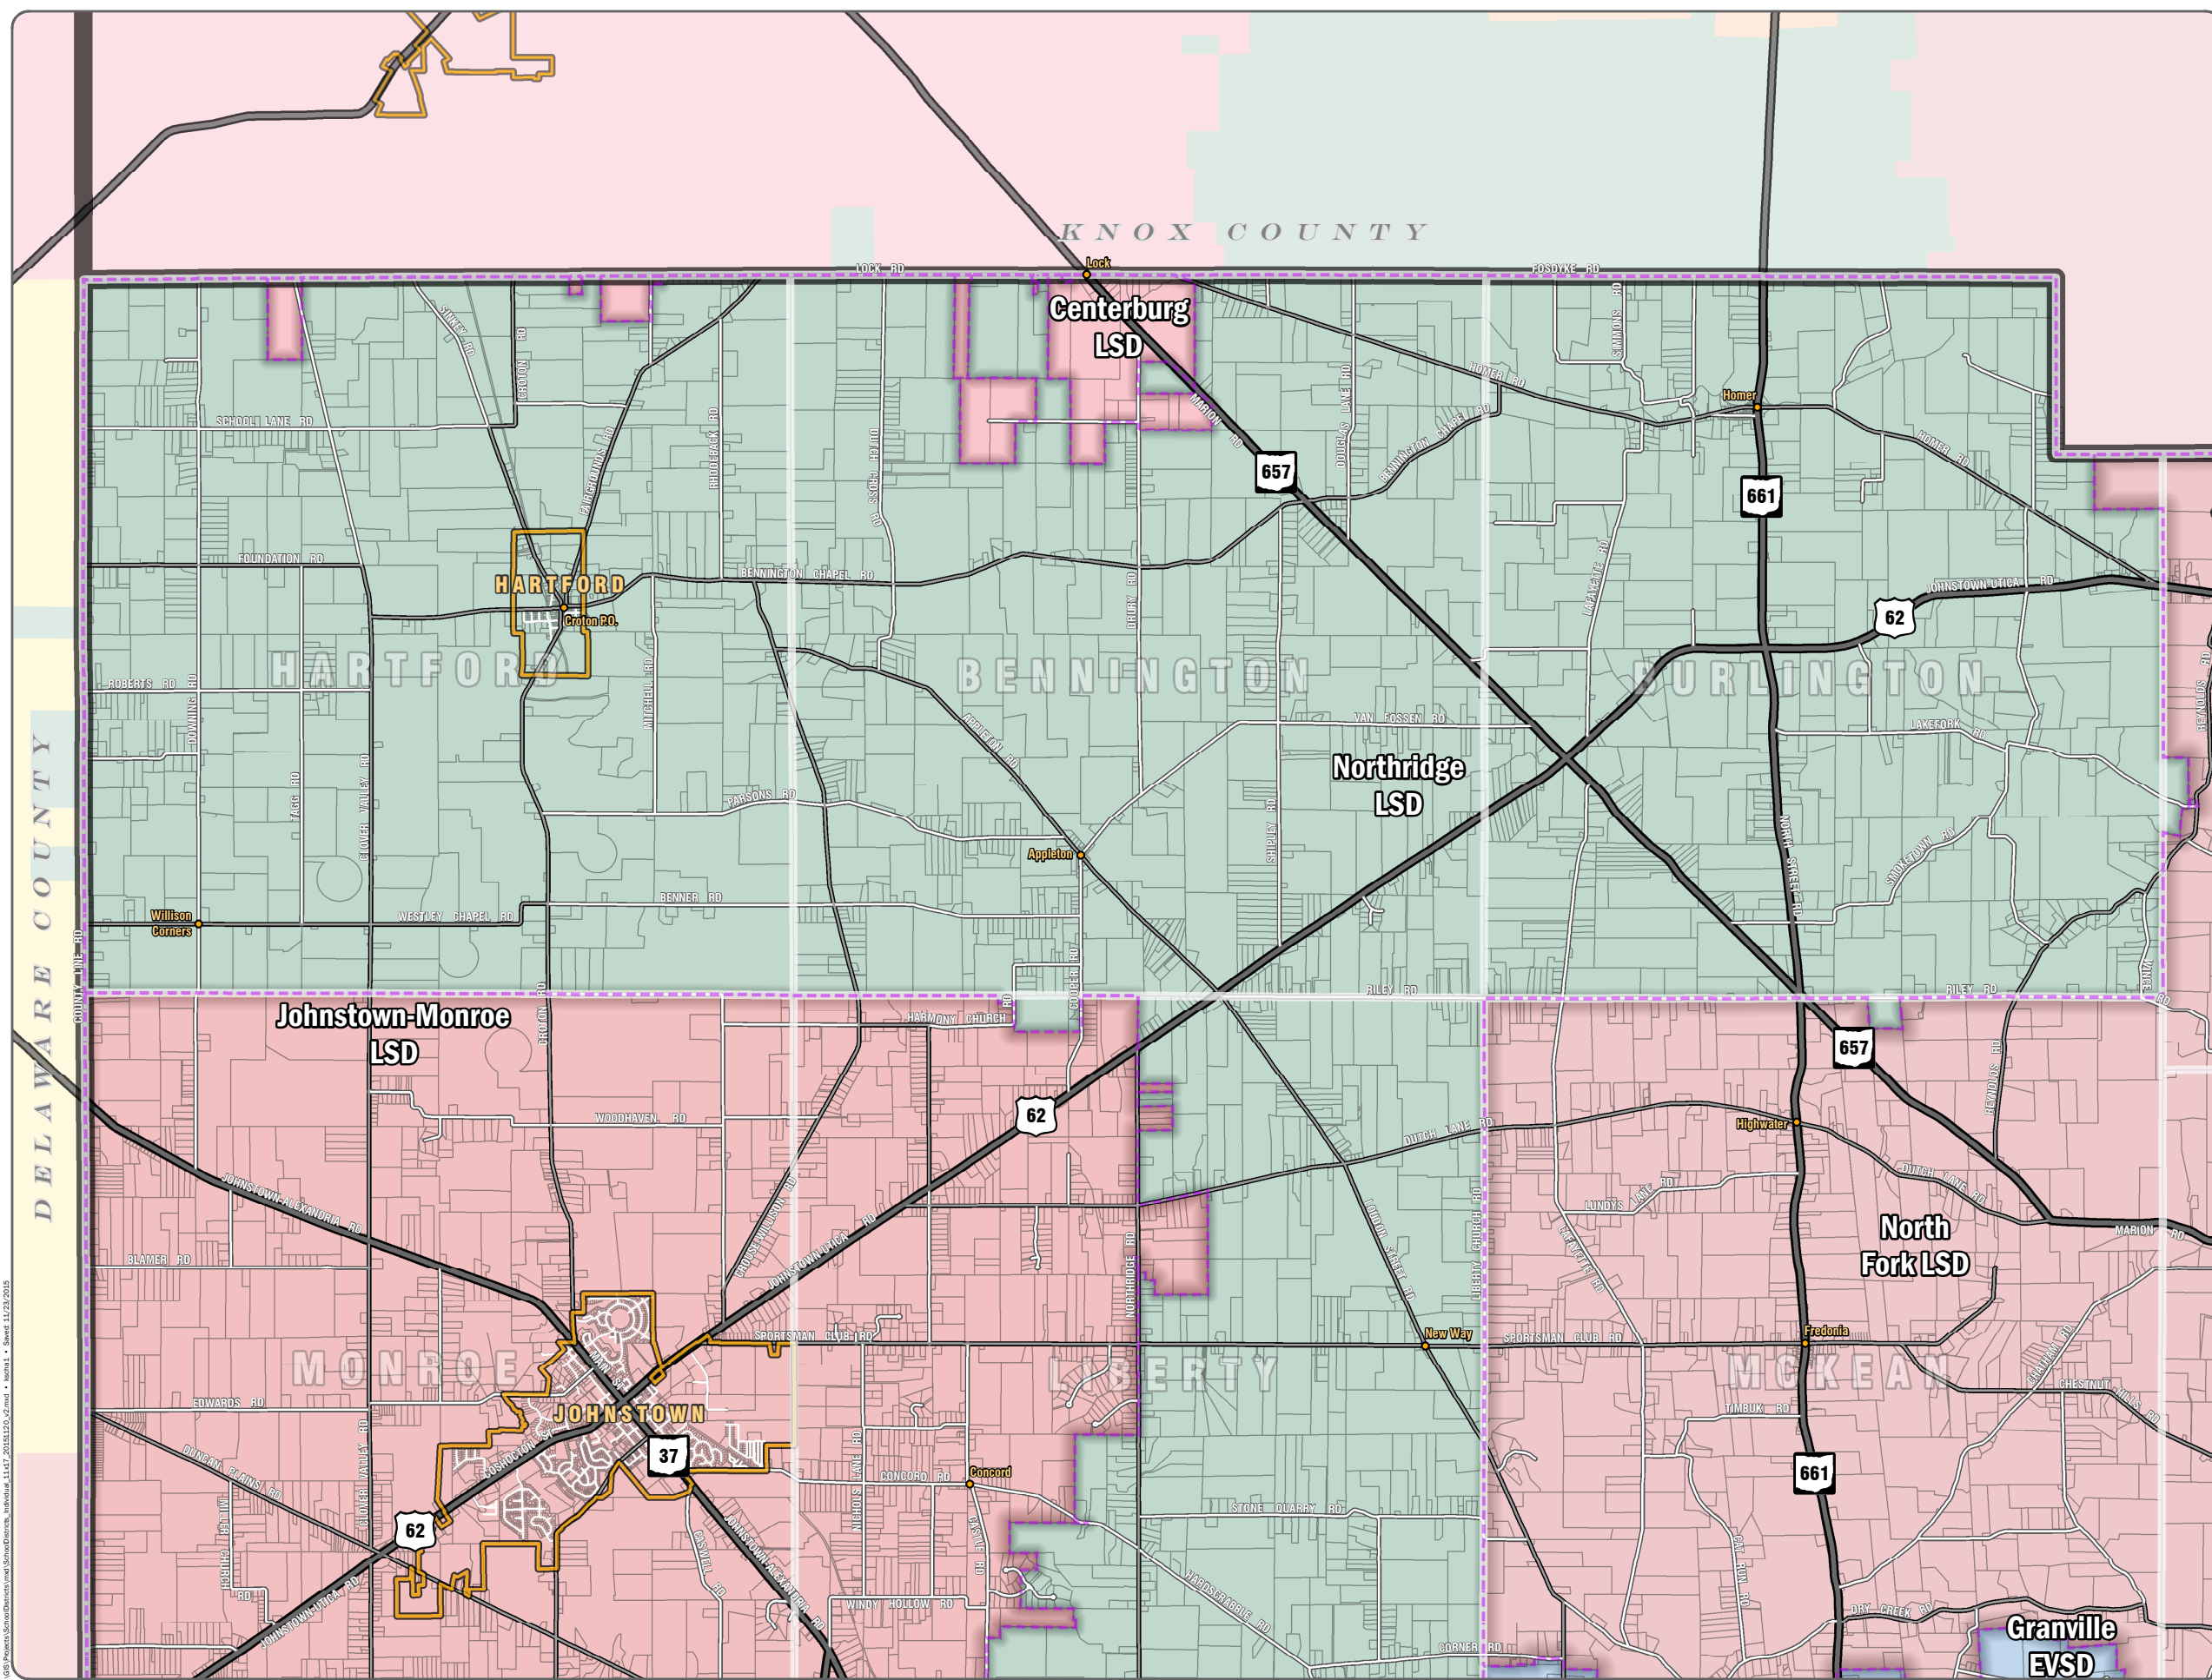

MICHAEL L. SMITH
LICKING COUNTY AUDITOR
GIS DEPARTMENT

Kyle R. Schaper, GISP
GIS Director