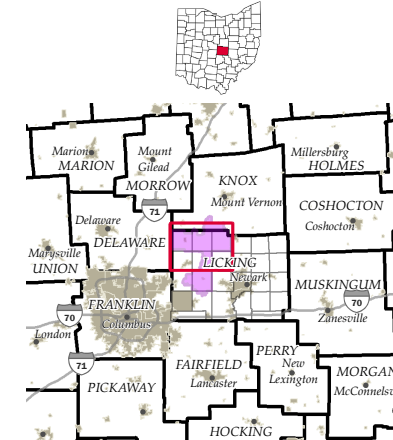

NORTHRIDGE LOCAL SCHOOL DISTRICT

Licking County, Ohio.

- School District Boundaries
- Centerburg LSD
- Granville EVSD
- Johnstown-Monroe LSD
- North Fork LSD
- Northridge LSD
- Municipal Limits
- Townships
- Interstate/US/State Route
- County Road
- Township Road
- Municipal Road
- Other Road Type

LOCATION MAP