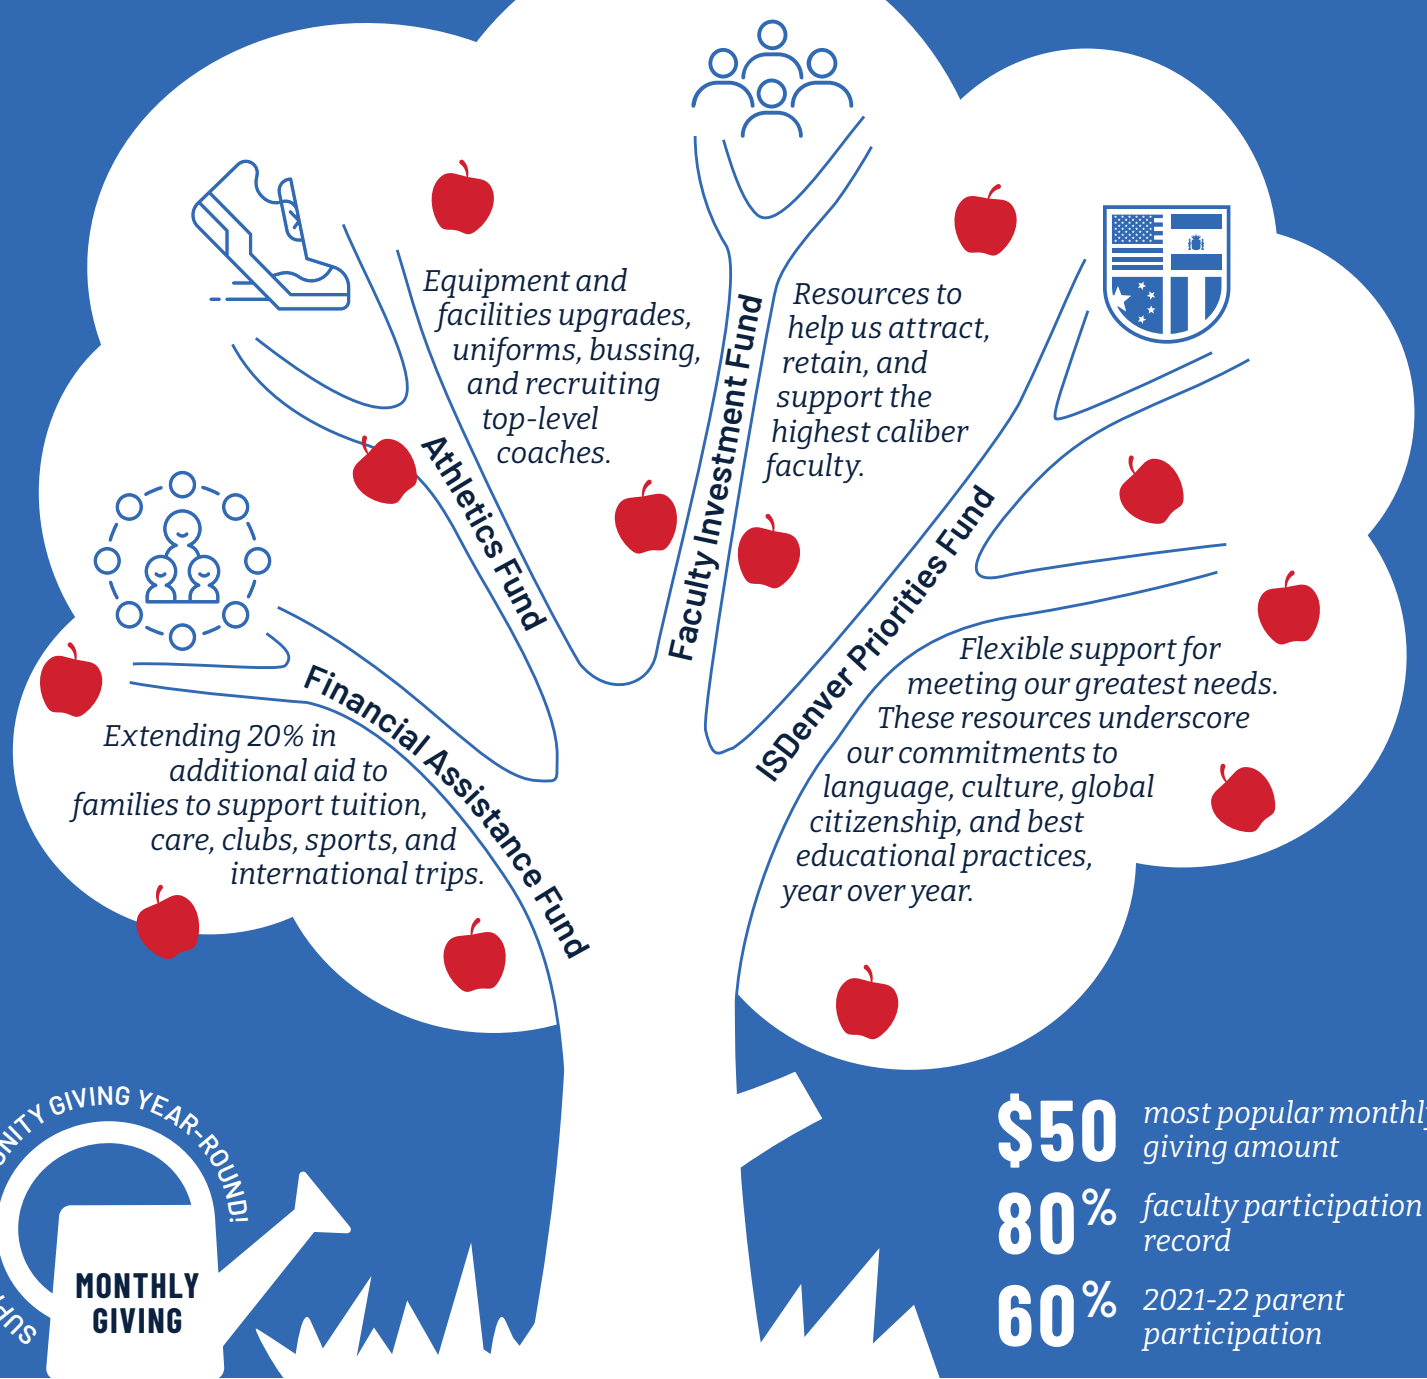

THE ISDENVER EXPERIENCE

TUITION + COMMUNITY GIVING

While tuition covers our basic operating budget, Community Giving donors bring the wider ISDenver Experience to life. Together, with each family giving what they can, we make the world a more curious and compassionate place.

With each family's support, every learner benefits.

SUPPORT COMMUNITY GIVING YEAR-ROUND!
MONTHLY GIVING

\$50 most popular monthly giving amount
80% faculty participation record
60% 2021-22 parent participation

INTERNATIONAL SCHOOL OF DENVER
Community Giving

GIVE TODAY!

OR

- Monthly
- At Gala and Giving Tuesday Events
- Annually, when the time is right