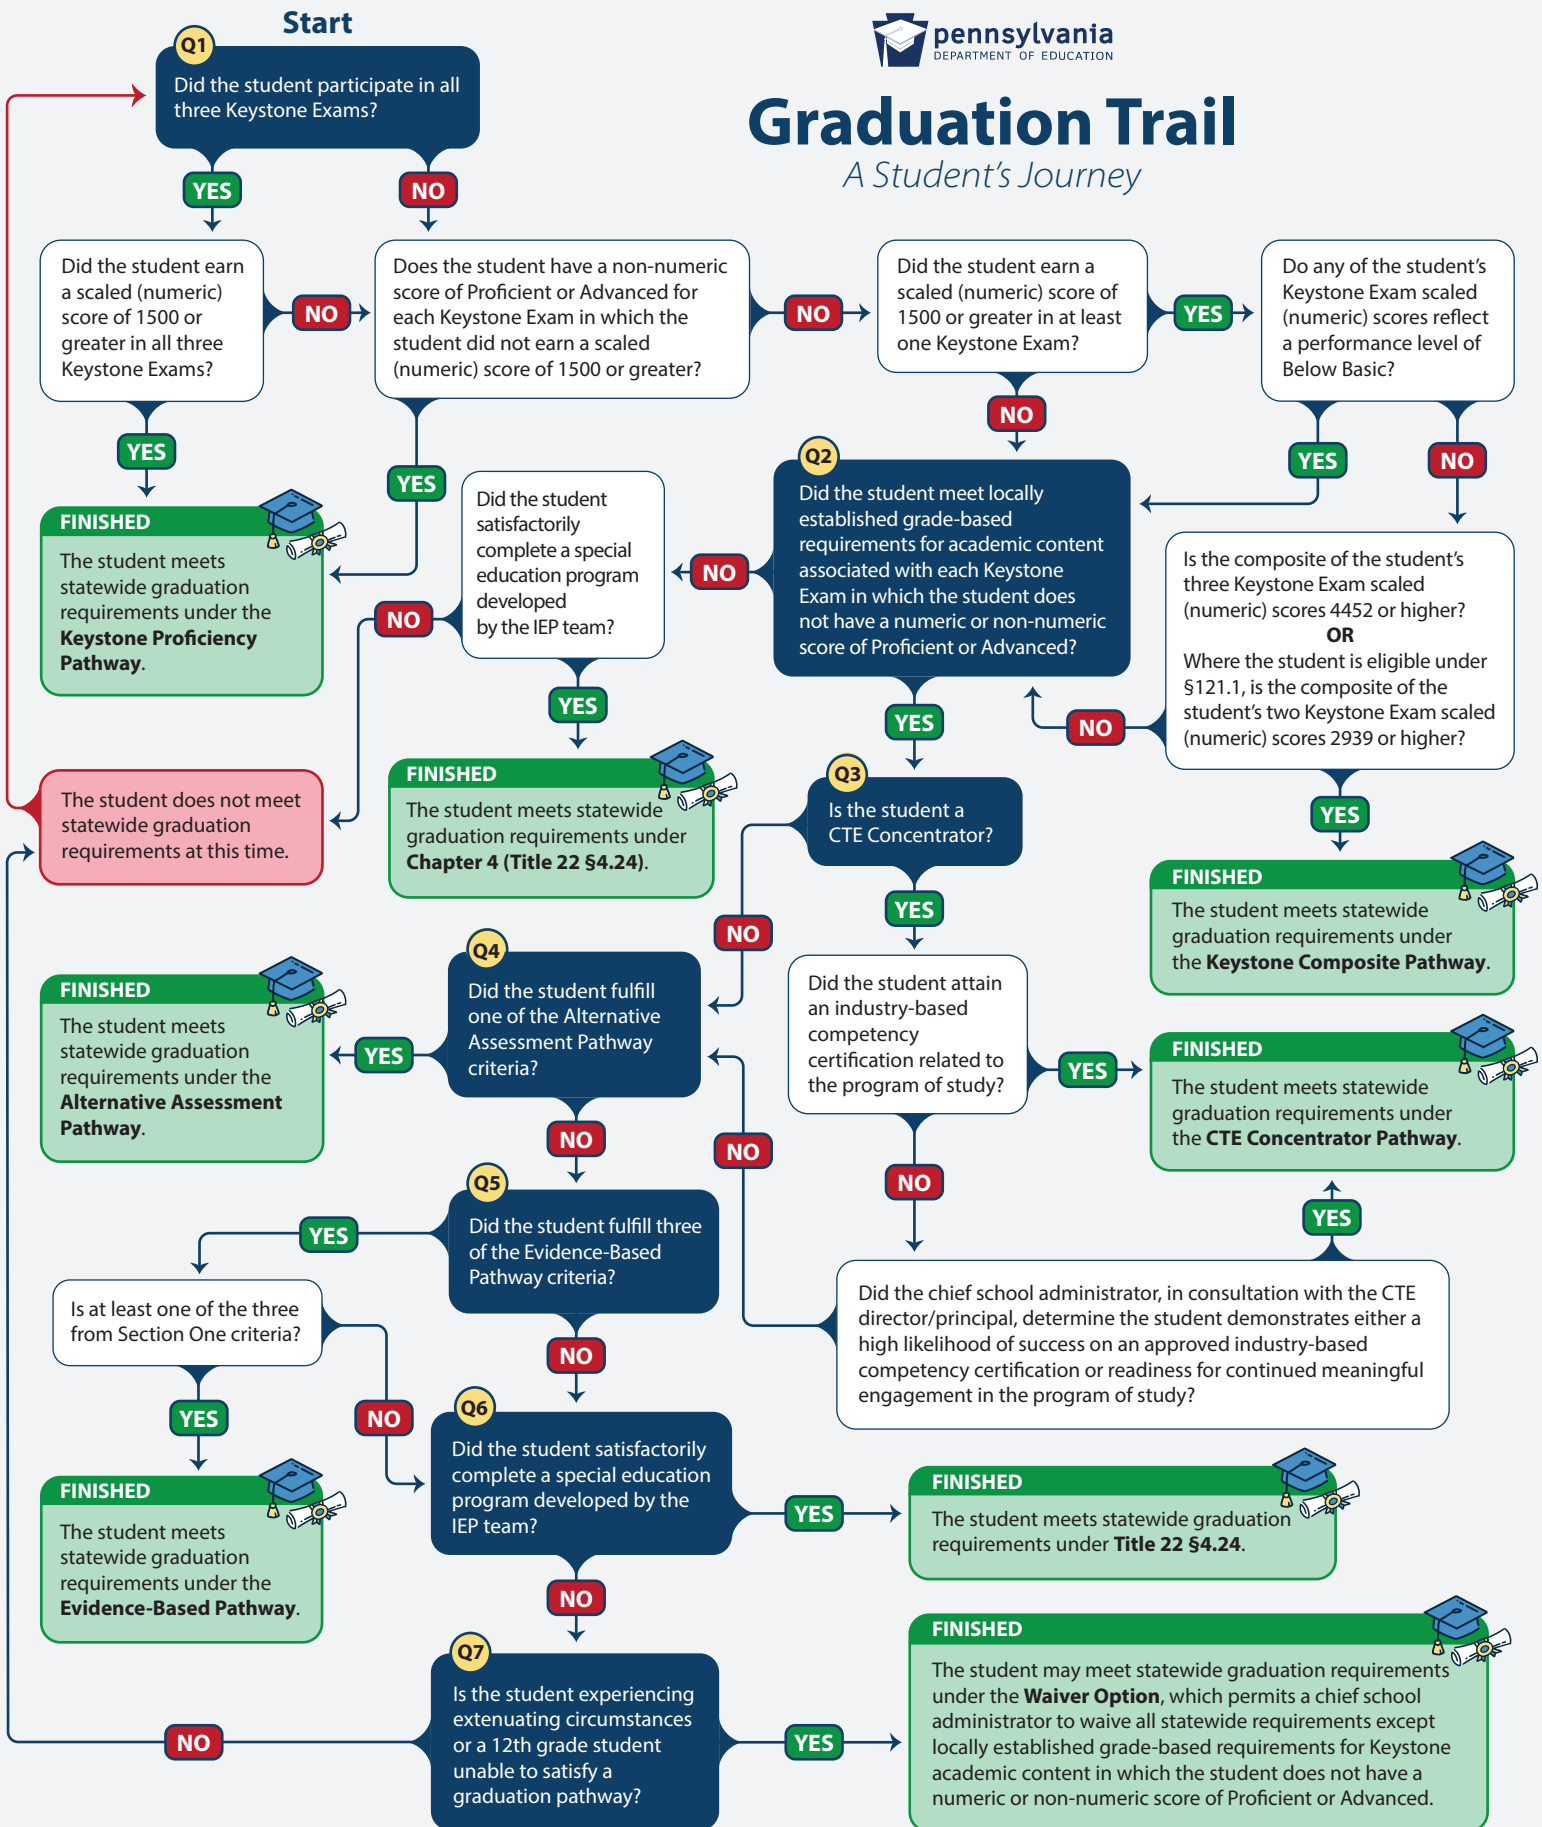

Graduation Trail

A Student's Journey

NOTE: This infographic is designed to gauge progress in meeting statewide graduation requirements; however, it maps a sequential progression and assumes that the student has had an opportunity to meet the requirements of each Question. Students should be encouraged to fulfill criteria under multiple Pathways simultaneously to ensure statewide requirements will be met in a timely manner.