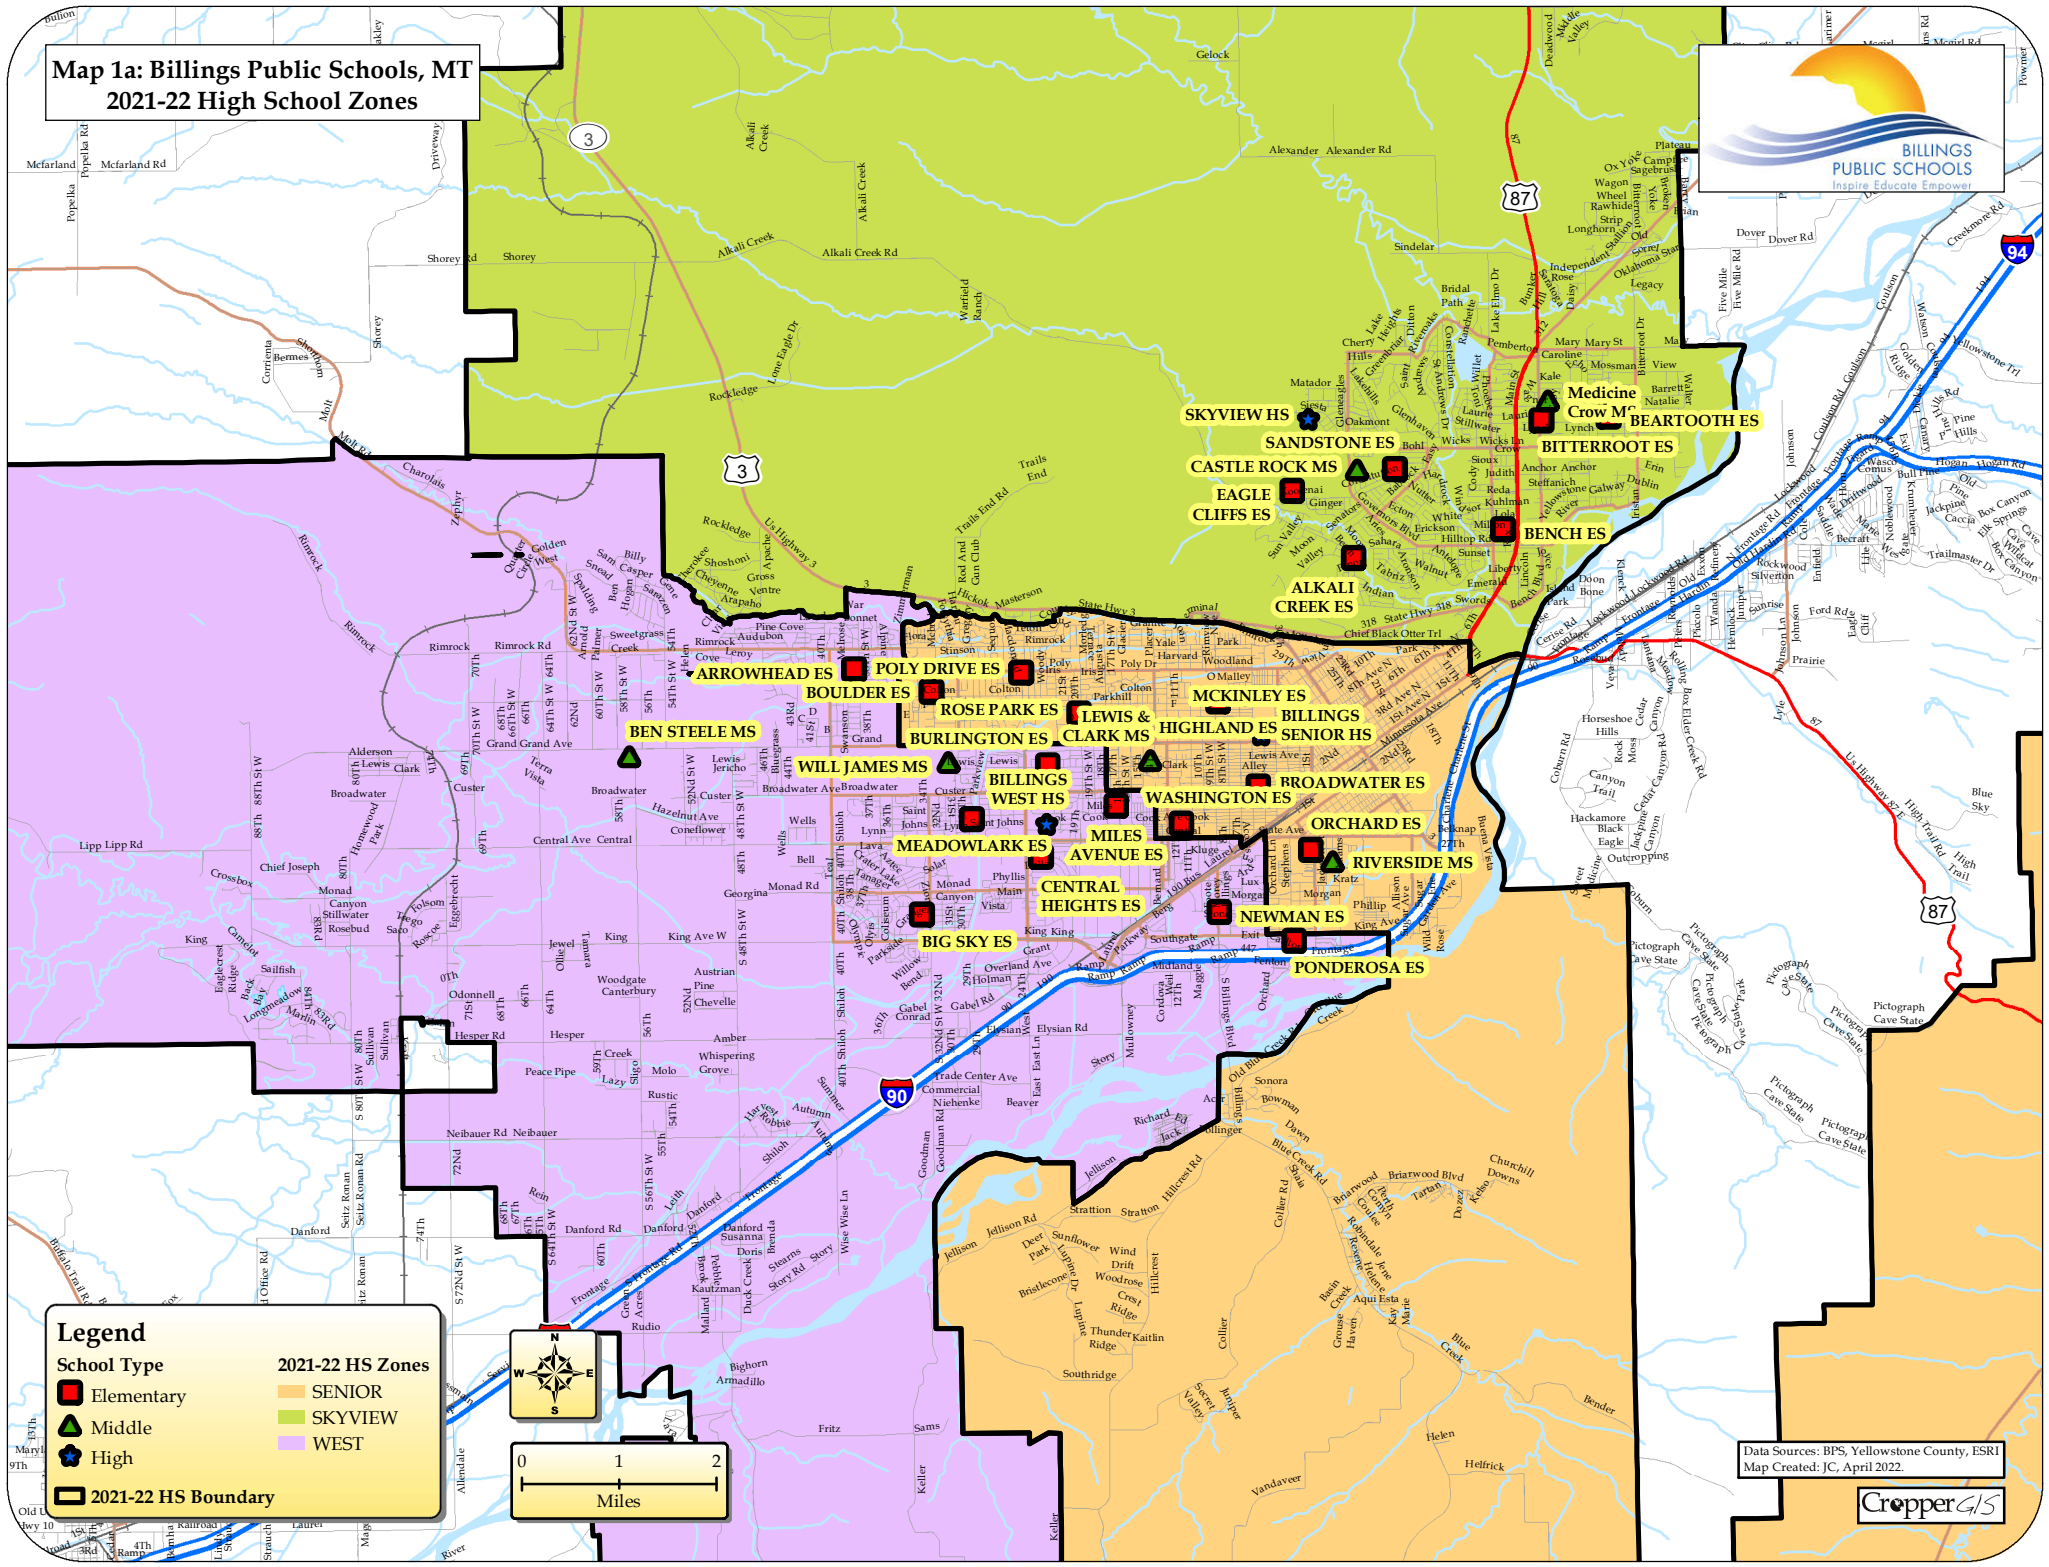

**Map 1a: Billings Public Schools, MT
2021-22 High School Zones**

Legend

School Type	2021-22 HS Zones
Elementary	SENIOR
Middle	SKYVIEW
High	WEST
2021-22 HS Boundary	

Data Sources: BPS, Yellowstone County, ESRI
Map Created: IC, April 2022.