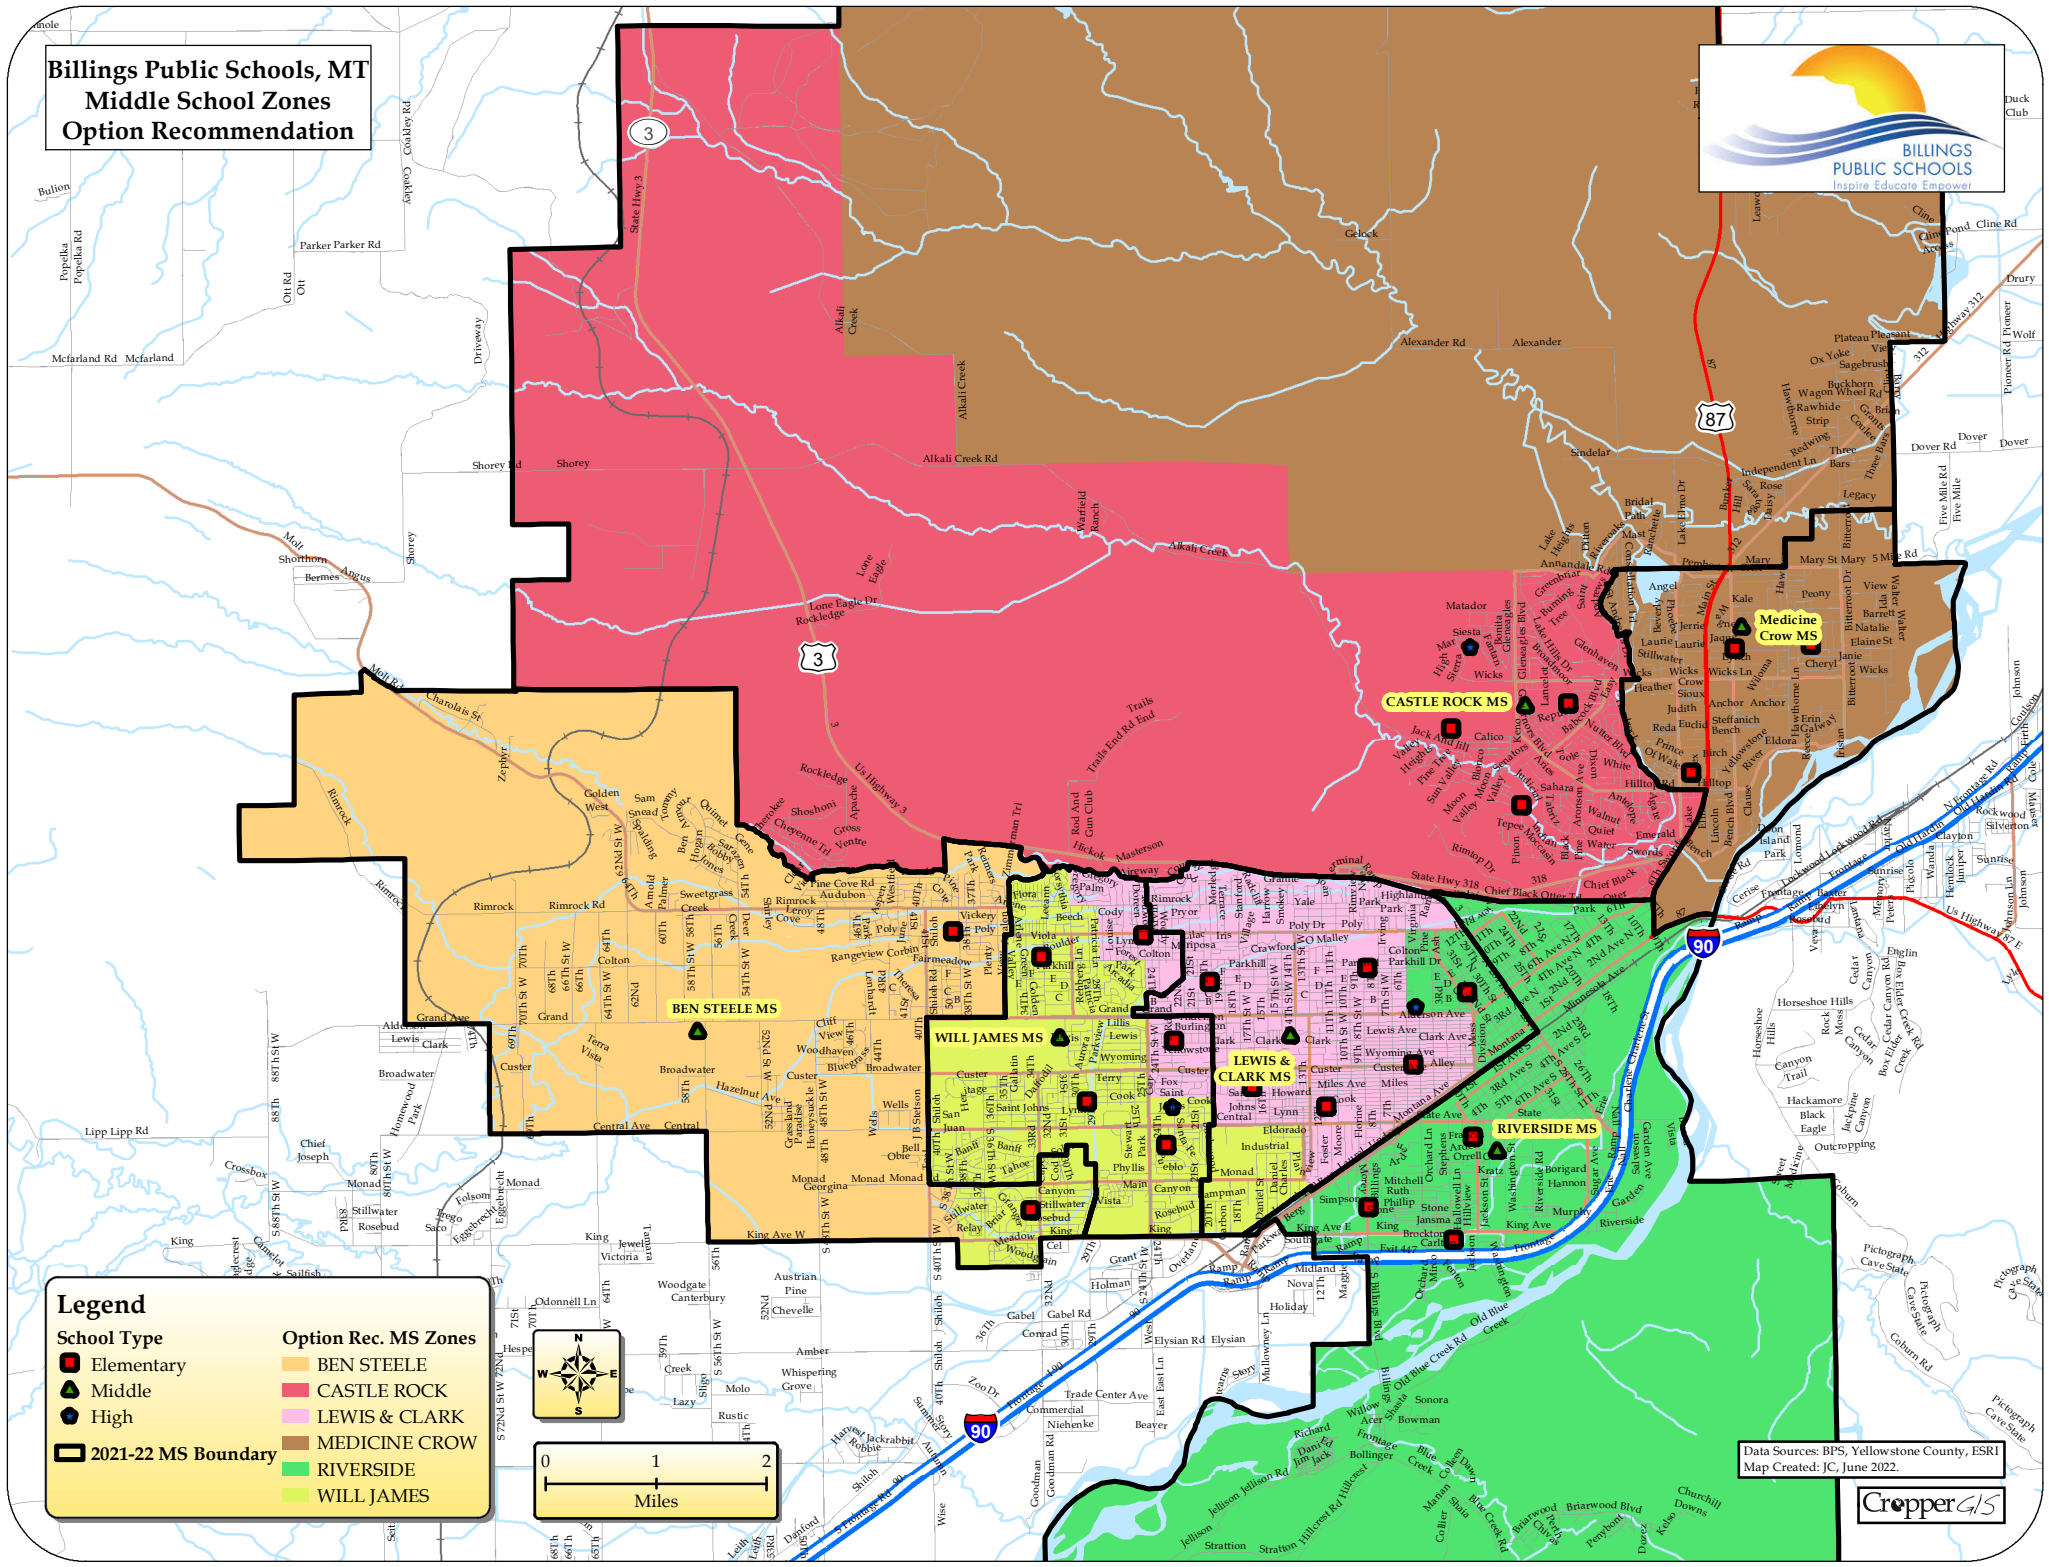

Billings Public Schools, MT Middle School Zones Option Recommendation

Legend

Elementary	BEN STEELE
Middle	CASTLE ROCK
High	LEWIS & CLARK
2021-22 MS Boundary	MEDICINE CROW
	RIVERSIDE
	WILL JAMES

Data Sources: BPS, Yellowstone County, ESRI
Map Created: JC, June 2022.