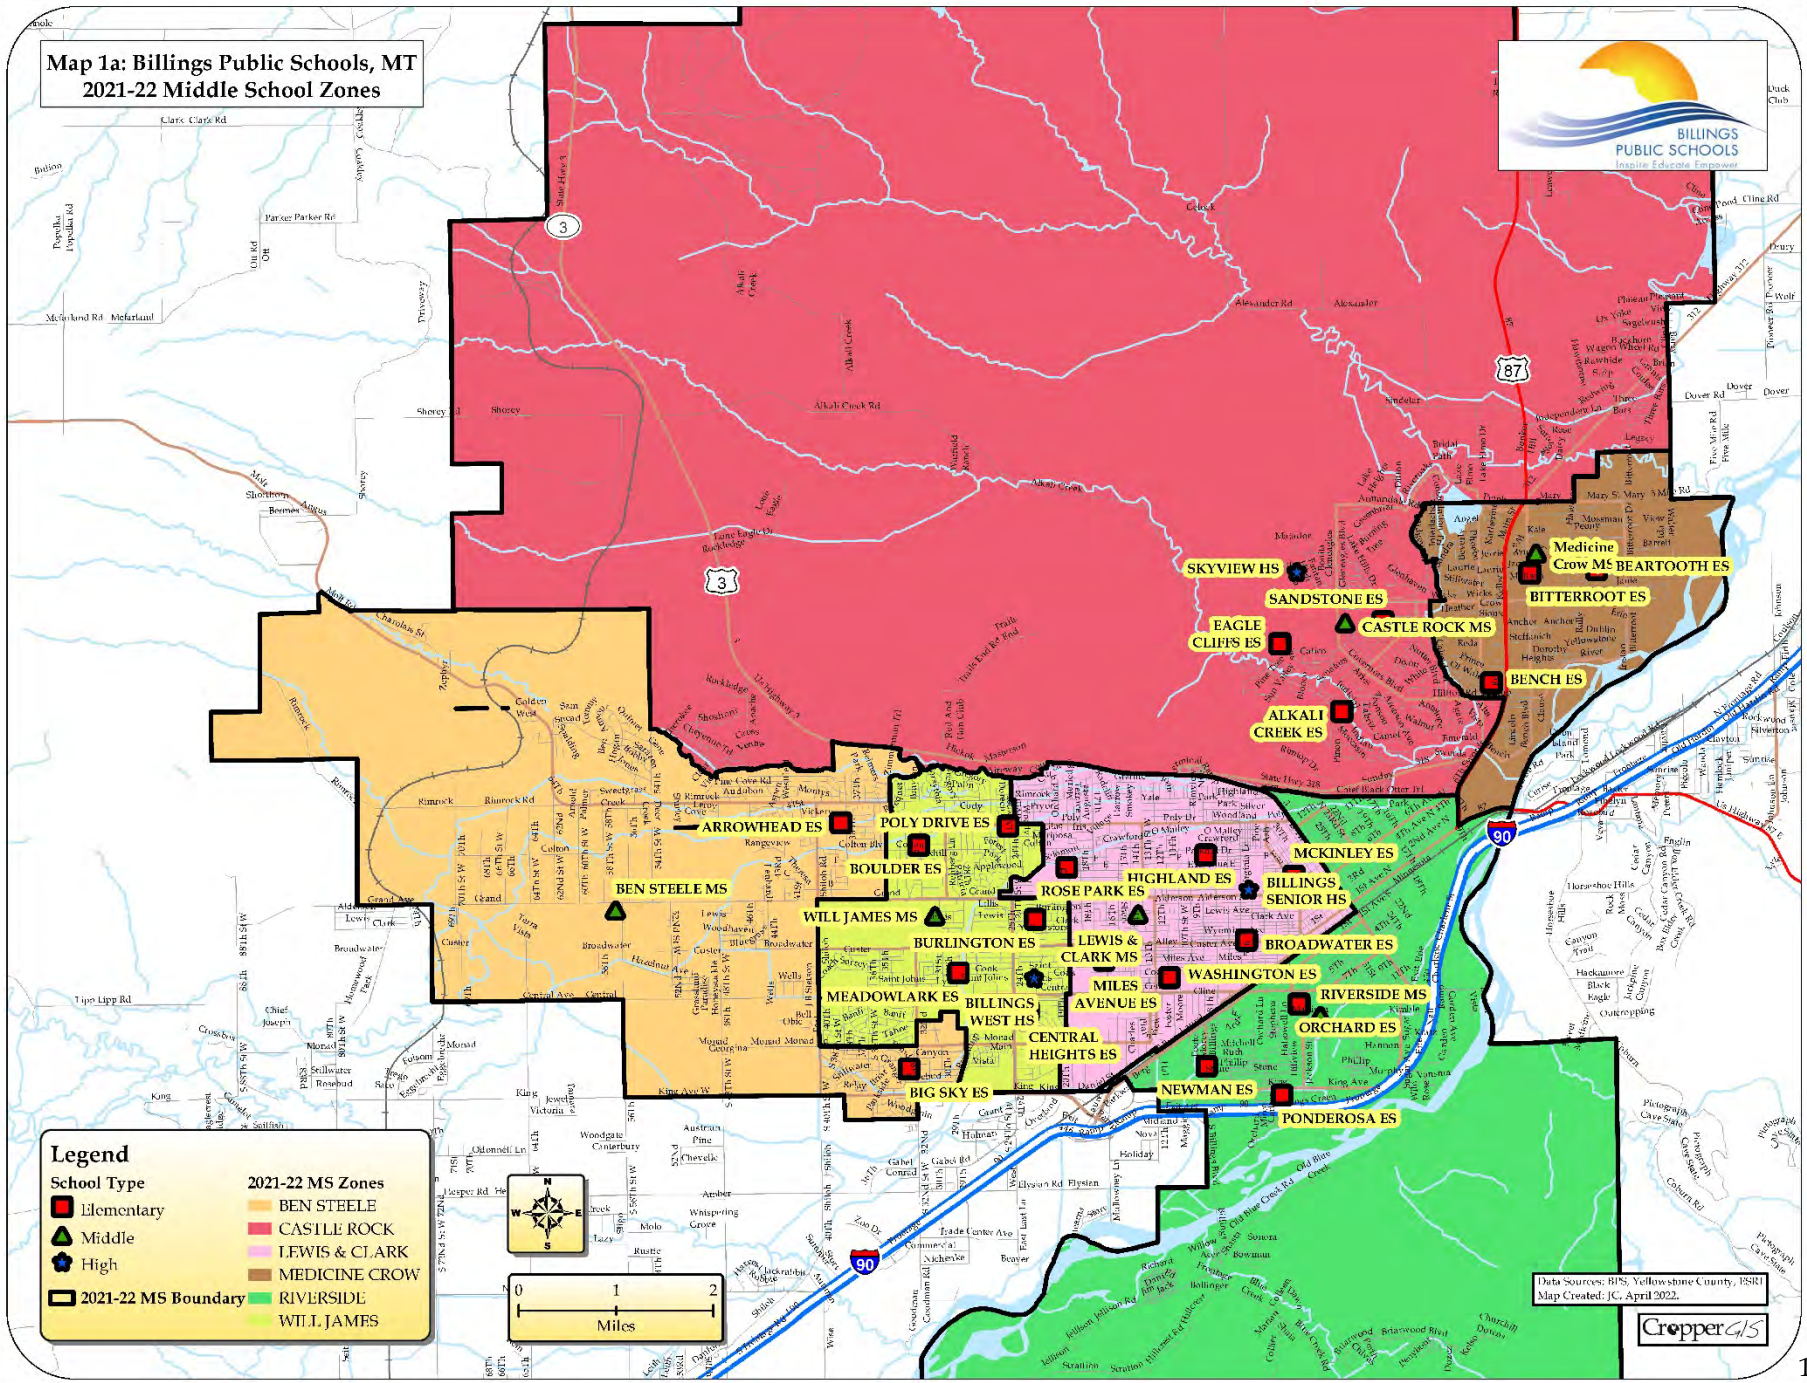

**Map 1a: Billings Public Schools, MT
2021-22 Middle School Zones**

Legend

Elementary	2021-22 MS Zones BEN STEELE
Middle	CASTLE ROCK
High	LEWIS & CLARK
2021-22 MS Boundary	MEDICINE CROW
	RIVERSIDE
	WILL JAMES