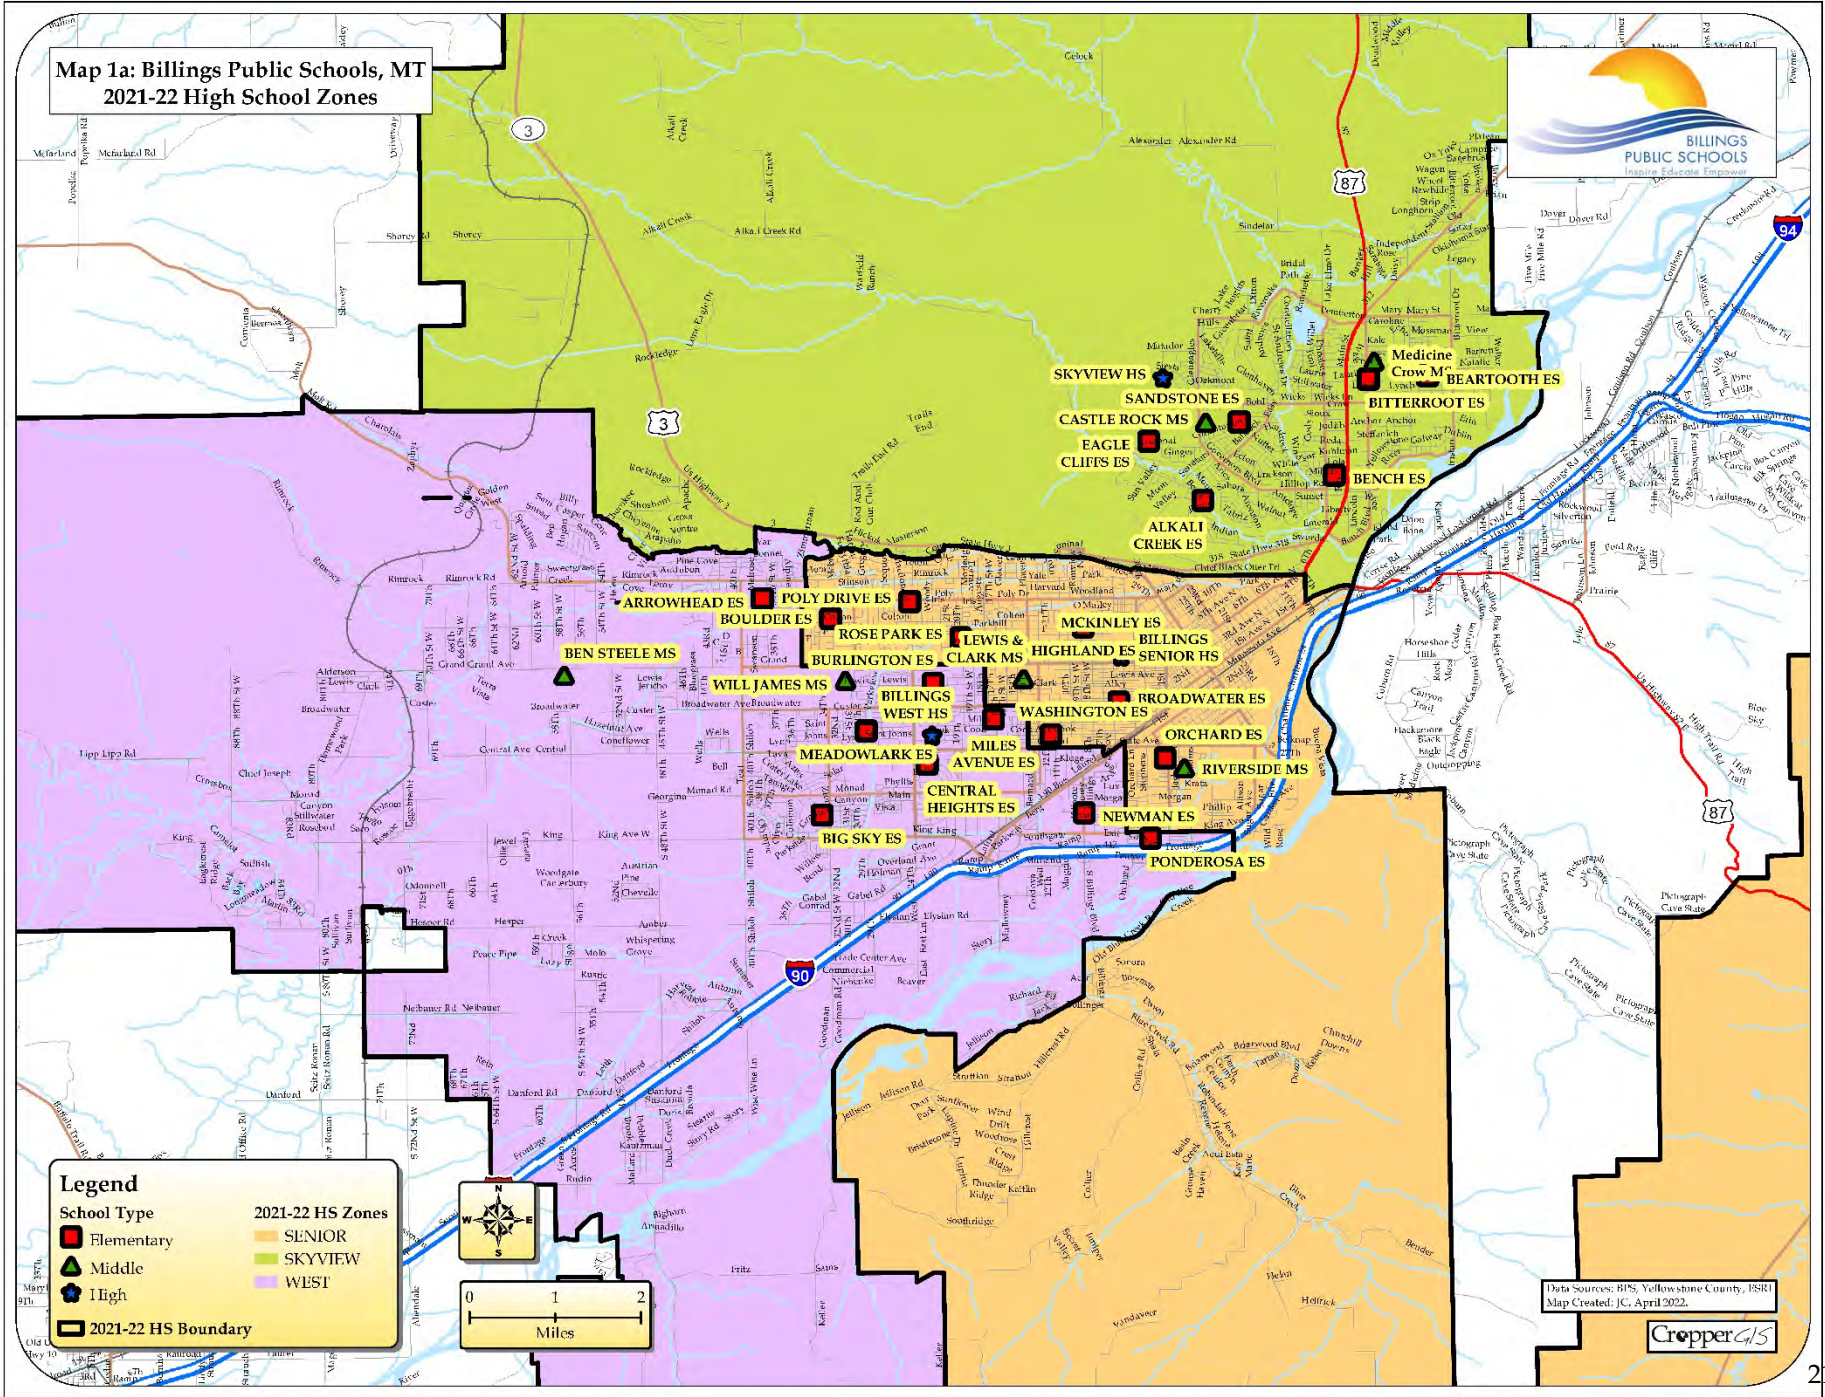

**Map 1a: Billings Public Schools, MT
2021-22 High School Zones**

Legend

Elementary	SENIOR
Middle	SKYVIEW
High	WEST
2021-22 HS Boundary