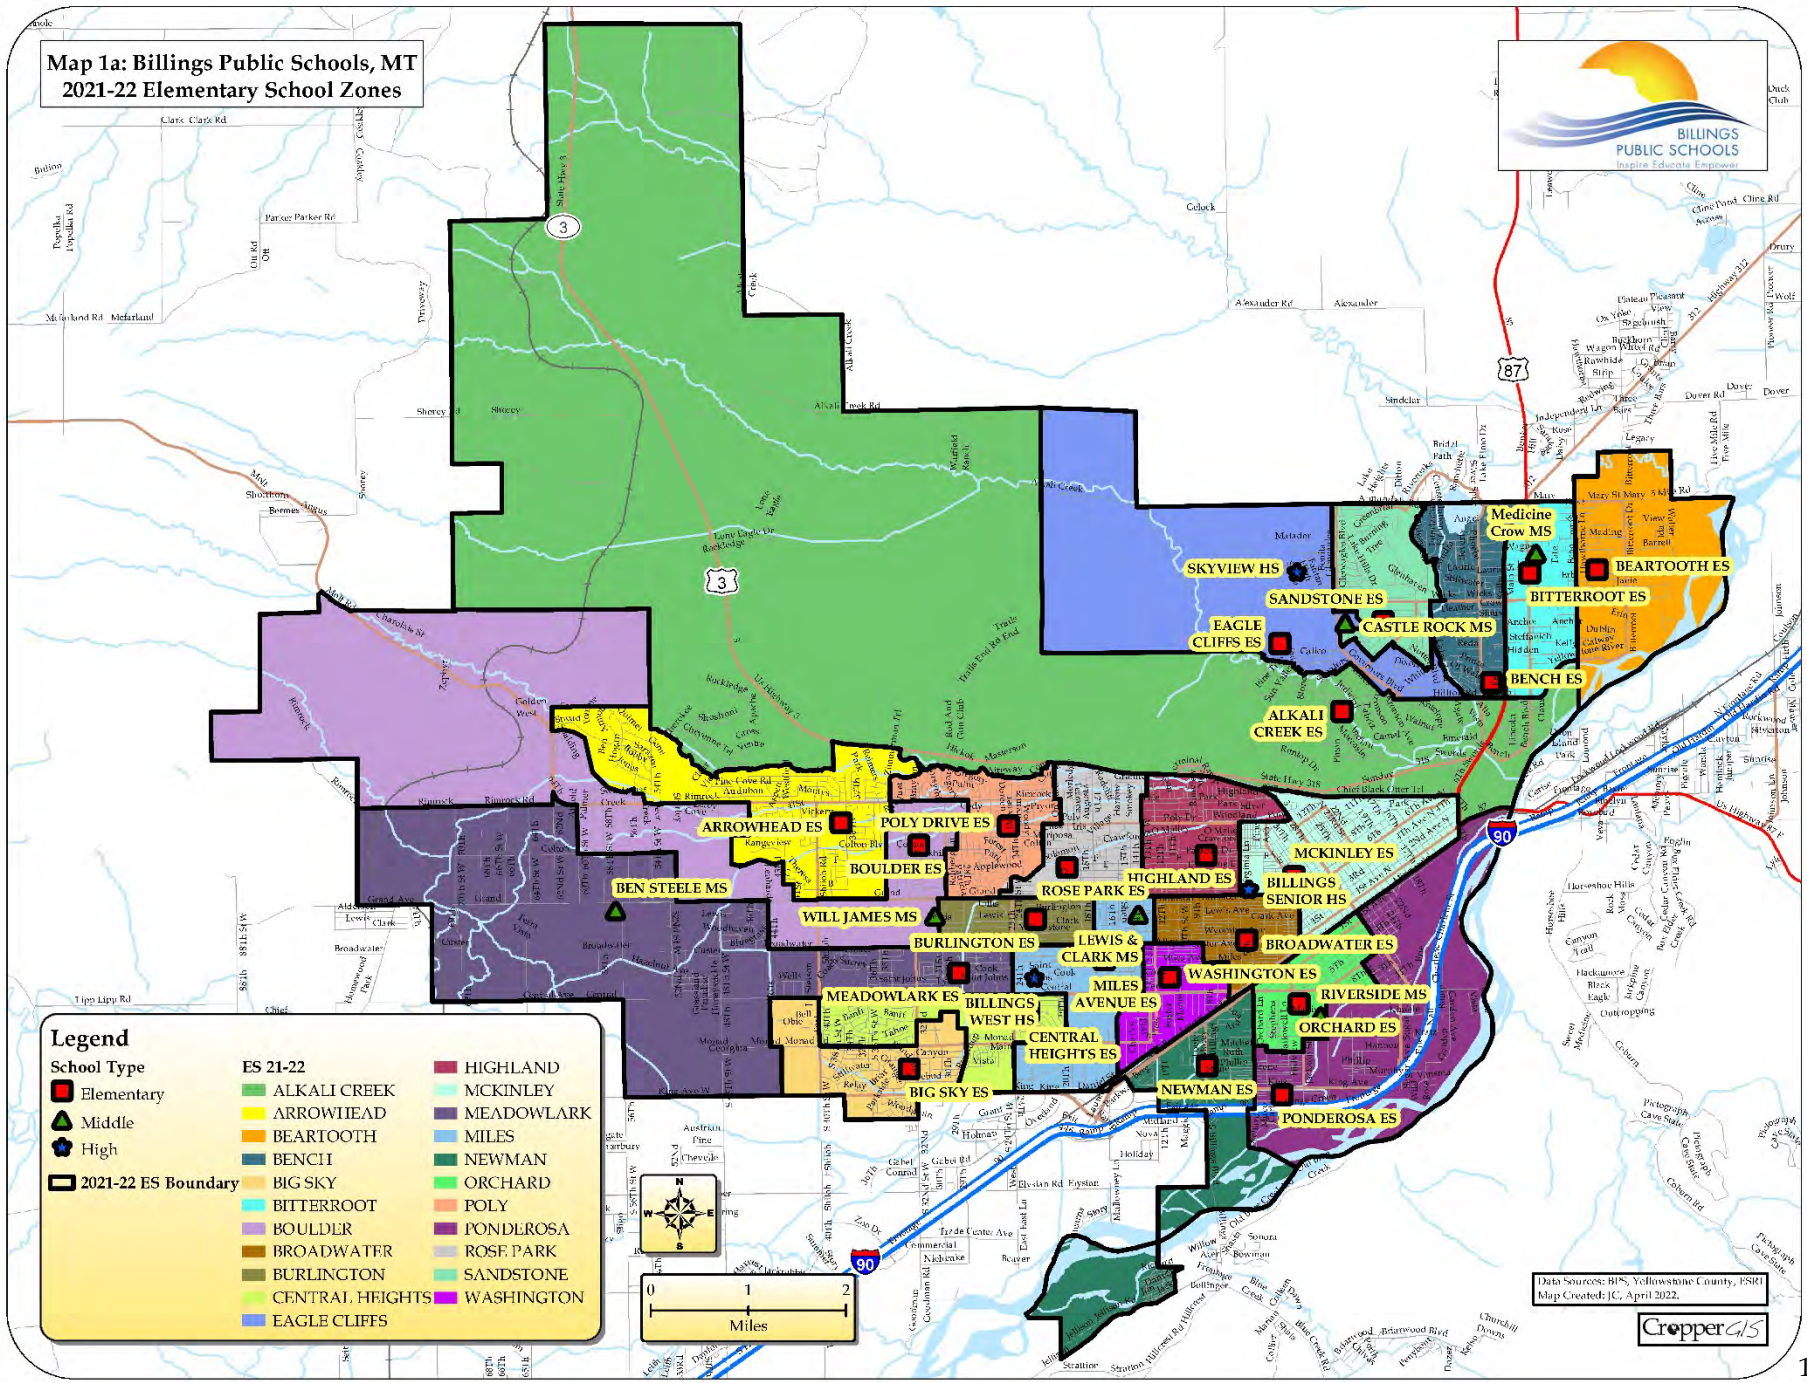

Map 1a: Billings Public Schools, MT
2021-22 Elementary School Zones

Legend

School Type	ES 21-22	HIGHLAND
Elementary	ALKALI CREEK	MCKINLEY
Middle	ARROWHEAD	MEADOWLARK
High	BEARTOOTH	MILES
2021-22 ES Boundary	BENCH	NEWMAN
	BIG SKY	ORCHARD
	BITTERROOT	POLY
	BOULDER	PONDEROSA
	BROADWATER	ROSE PARK
	BURLINGTON	SANDSTONE
	CENTRAL HEIGHTS	WASHINGTON
	EAGLE CLIFFS	

Data Sources: BPS, Yellowstone County, ISIRI
Map Created: JC, April 2022.