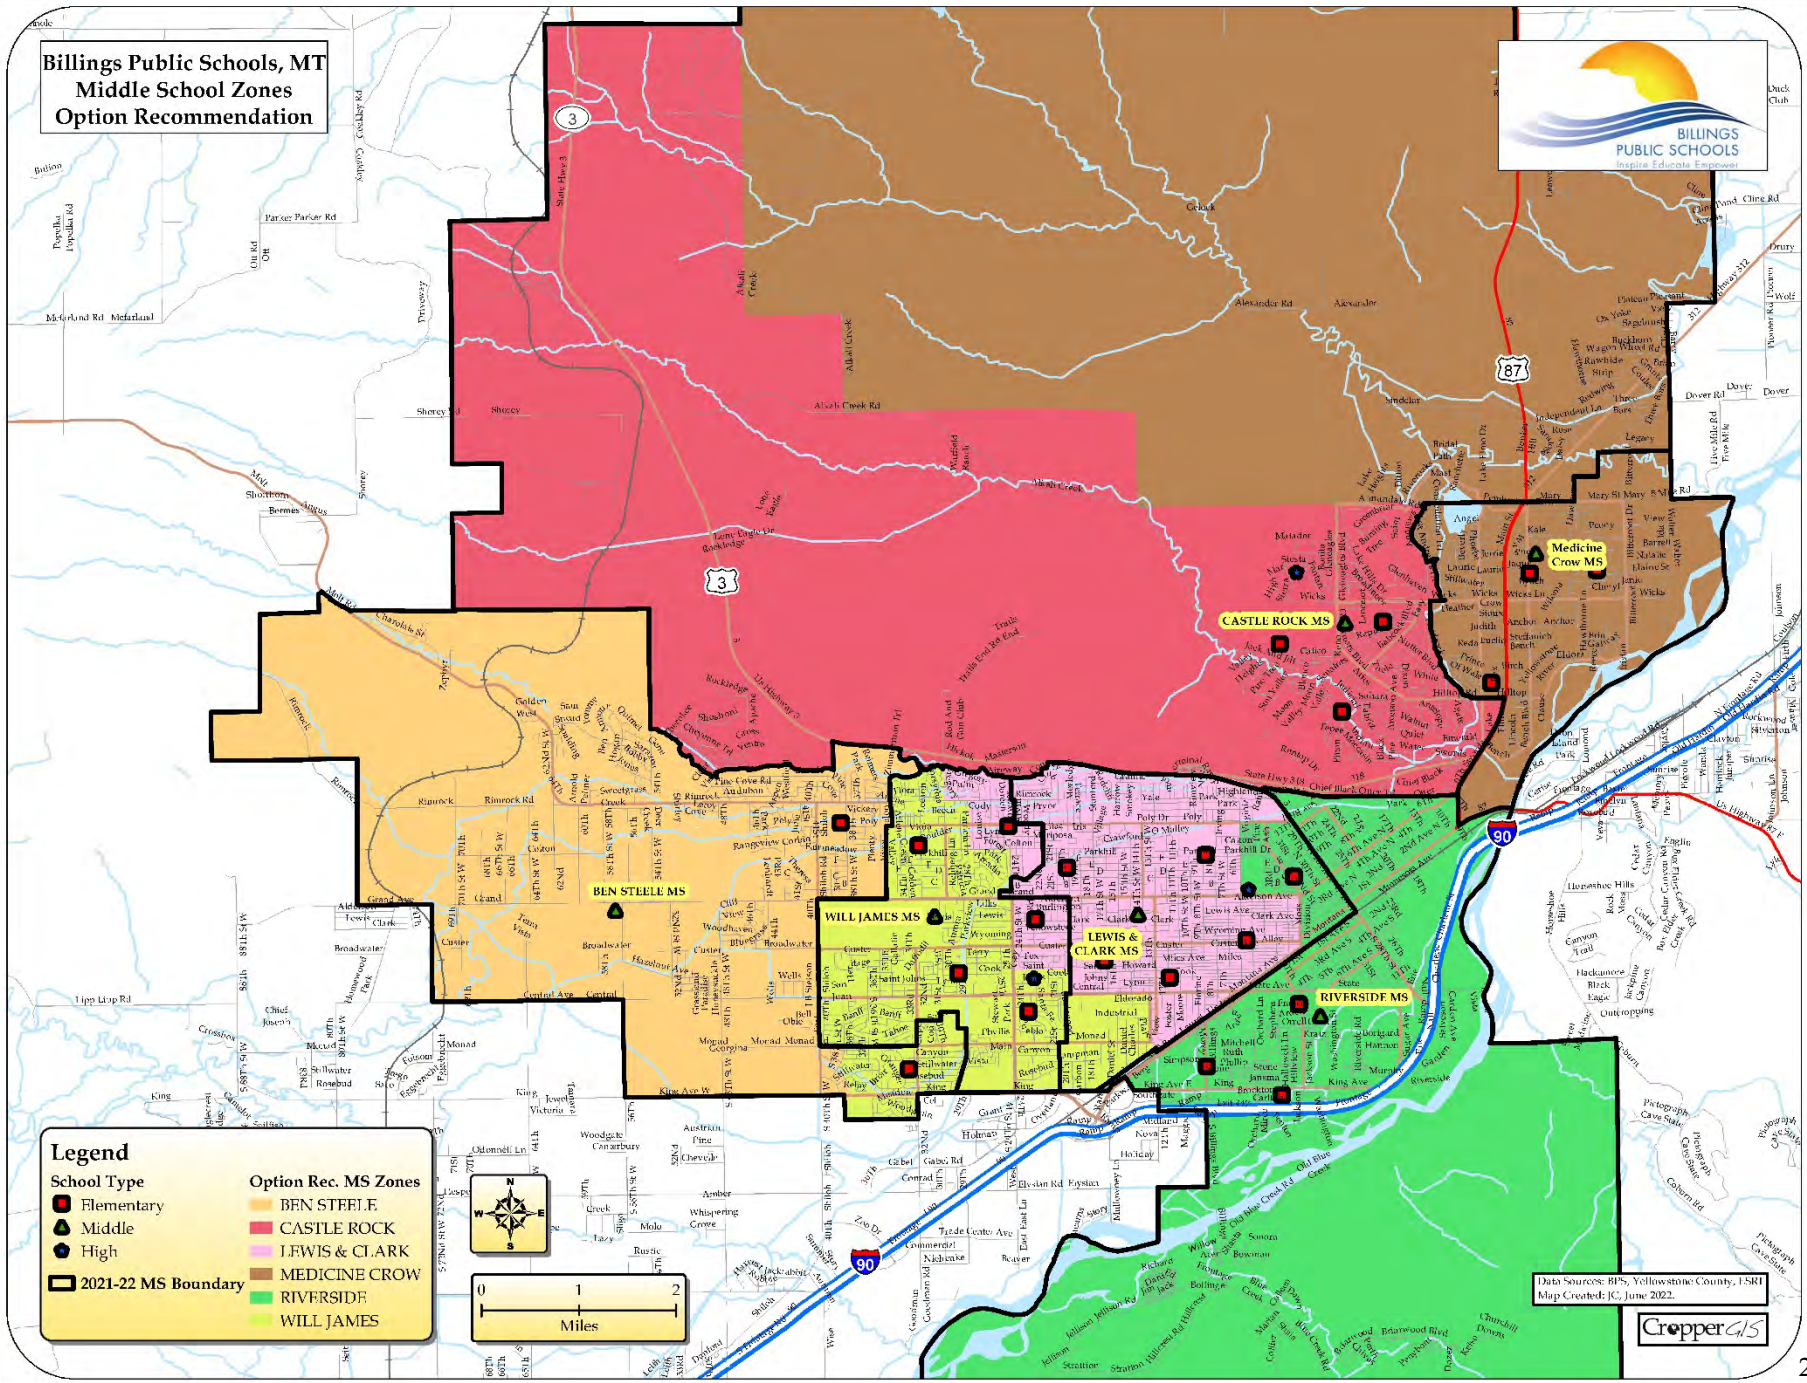

**Billings Public Schools, MT  
Middle School Zones  
Option Recommendation**

**Legend**

School Type	Option Rec. MS Zones
Elementary	BEN STEELE
Middle	CASTLE ROCK
High	J. LEWIS & CLARK
2021-22 MS Boundary	MEDICINE CROW
	RIVERSIDE
	WILL JAMES

Data Sources: BPS, Yellowstone County, USRI  
Map Created: JC, June 2022.