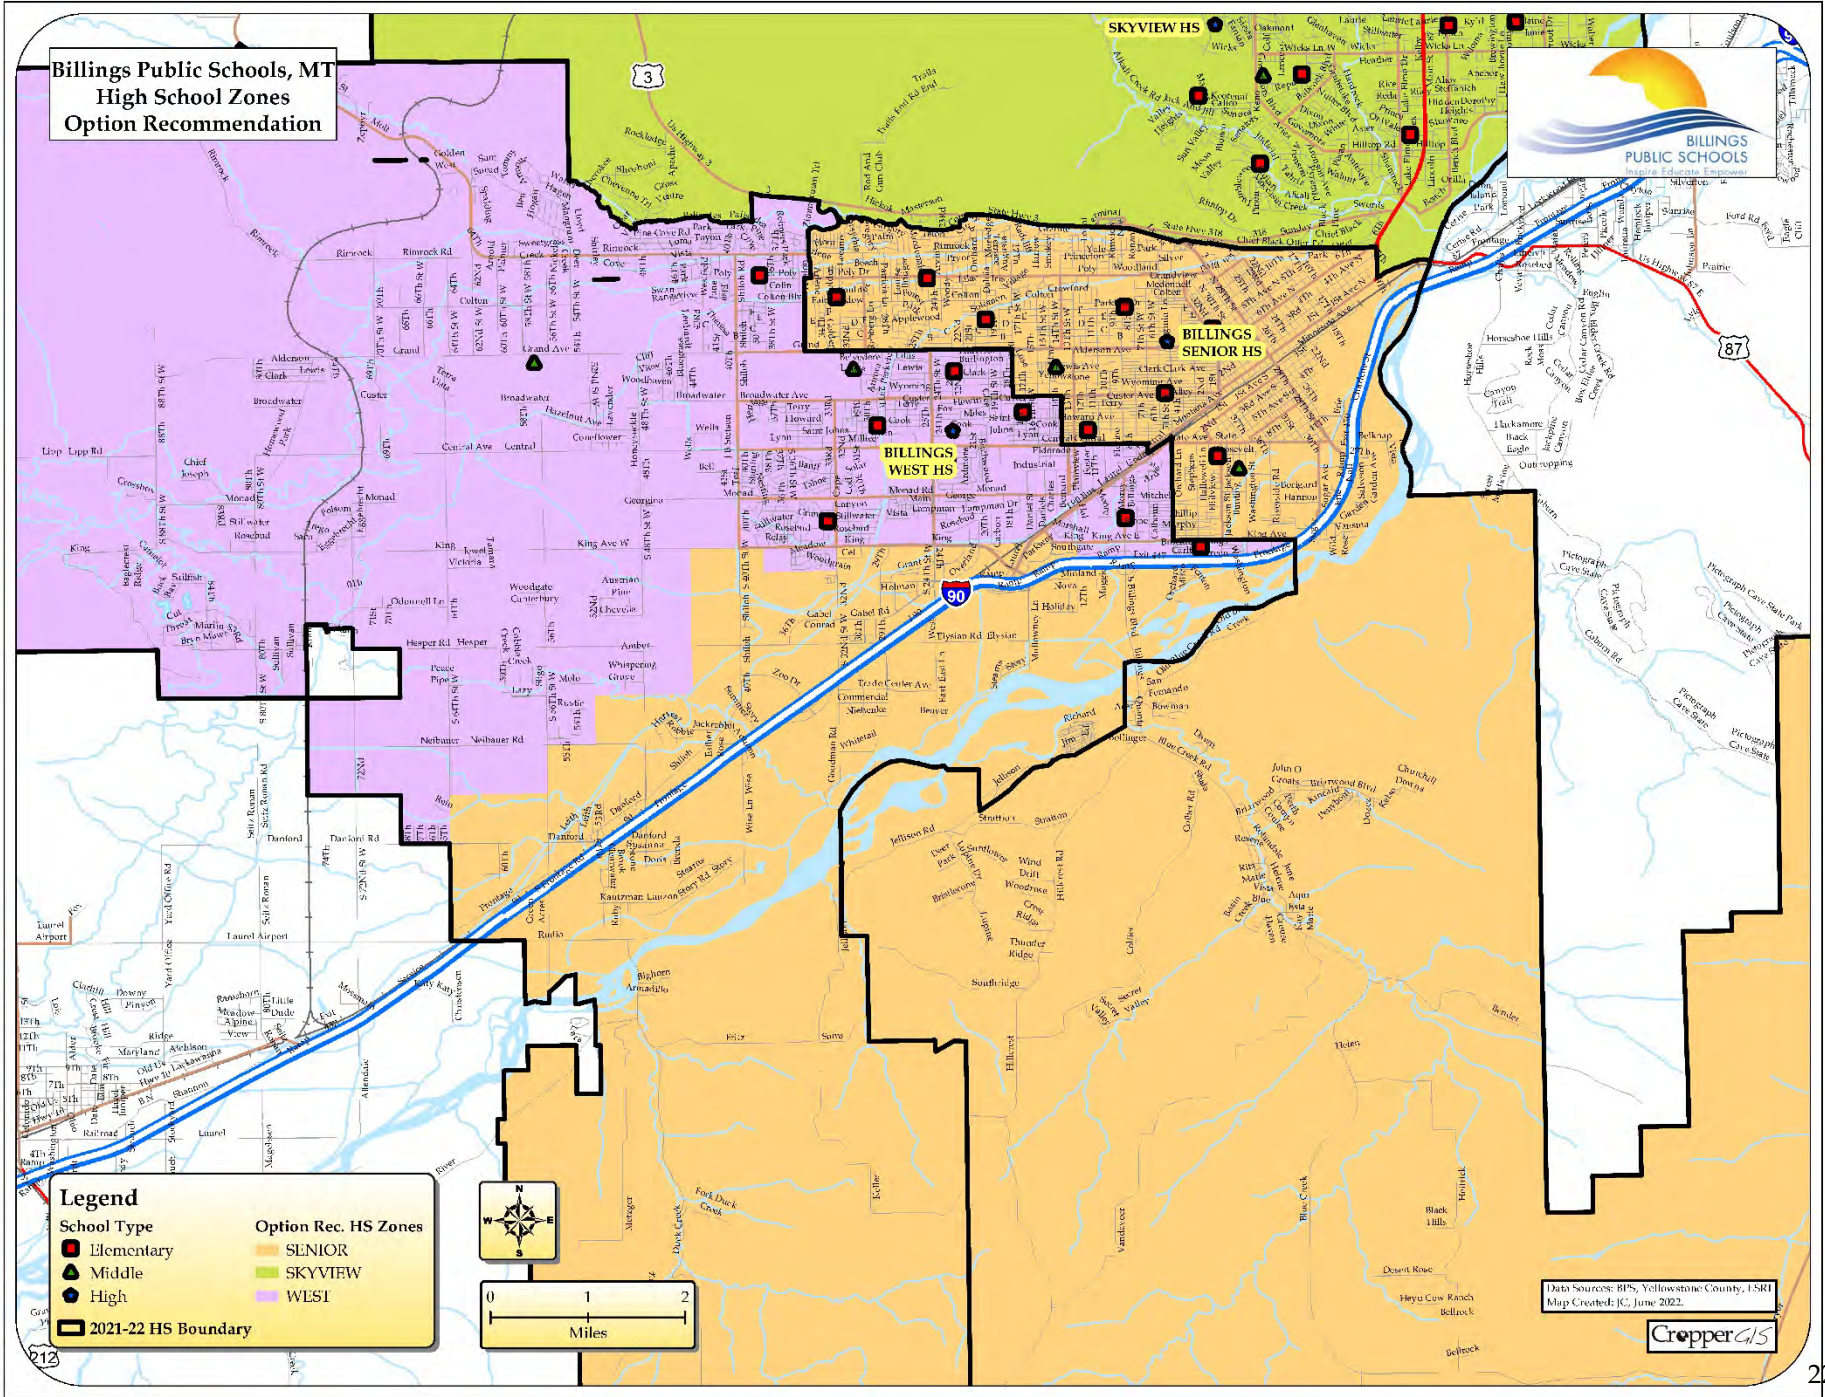

**Billings Public Schools, MT
High School Zones
Option Recommendation**

Legend

Elementary	Option Rec. HS Zones SENIOR
Middle	SKYVIEW
High	WEST
2021-22 HS Boundary	

Data Sources: BPS, Yellowstone County, USRI
Map Created: JC, June 2022.

CropperGIS