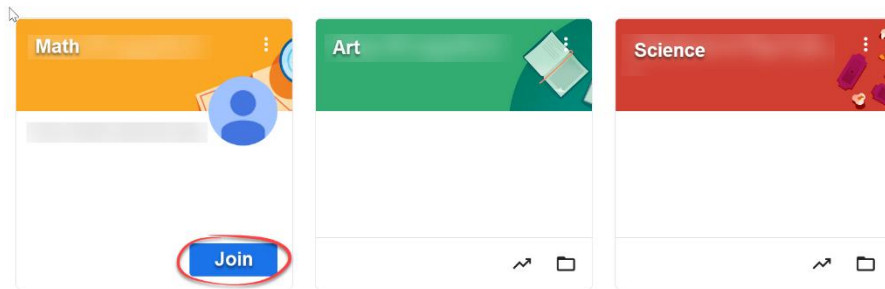

# How To: Use a Clever Badge to Login on a School Chromebook (Grades K-2)

Turn your device on. On the **Sign in to your Chromebook** screen, select the blue **NEXT** button.

The camera will come on with the Clever app. Hold your Clever badge up to the camera and it will automatically log you in.

Google Classroom will be the first page that loads. The first time you open Classroom you will click on the blue **Join** button for your class.

Click on your Classroom to open it.

At the top of your Google Classroom, click on the Classwork tab to see what learning activities your teacher has for you each day.