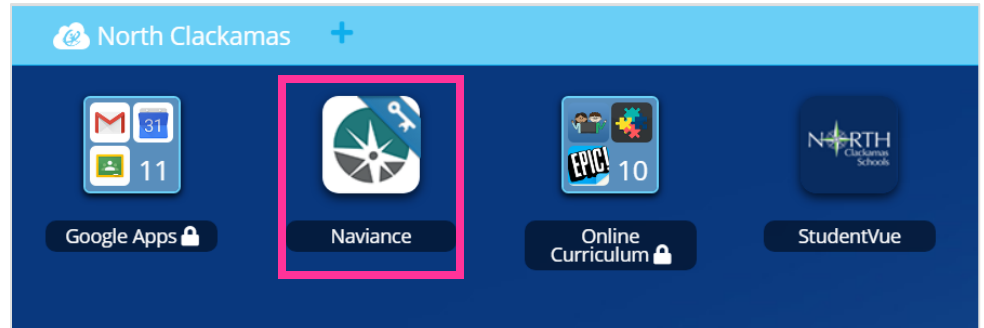

Naviance Student: Log In Directions for North Clackamas Students

Naviance is a web-based platform designed to help students in grades 7 - 12 discover personal strengths and talents, explore careers, research colleges and stay on track to reach academic, personal, and post-secondary goals.

Step 1: Go to <https://launchpad.classlink.com/clackamas>.

Step 2: Click the Naviance application tile to launch.

Step 3: Complete your assigned Naviance Student activities.

Log in to Naviance Student on any device to work on your college and career planning activities!