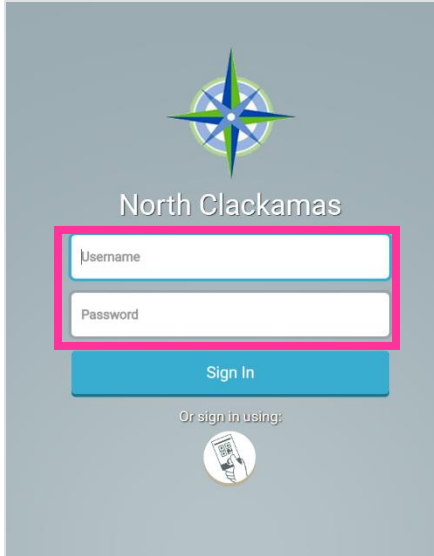

Naviance Student: Log In Directions for North Clackamas Students

Naviance is a web-based platform designed to help students in grades 7 - 12 discover personal strengths and talents, explore careers, research colleges and stay on track to reach academic, personal, and post-secondary goals.

Step 1: Go to <https://launchpad.classlink.com/clackamas>.

Step 2: Click the Naviance application tile to launch.

Step 3: Complete your assigned Naviance Student activities.

Log in to Naviance Student on any device to work on your college and career planning activities!