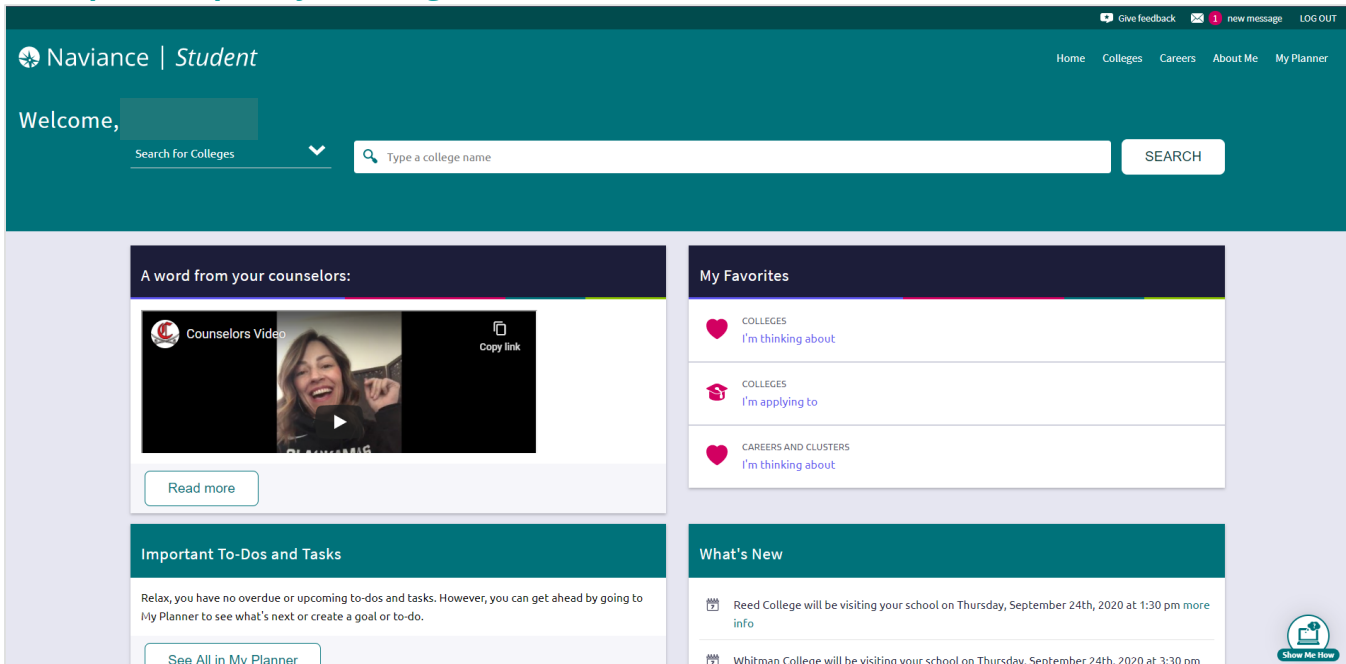

Naviance Student: Log In Directions for North Clackamas Students

Naviance is a web-based platform designed to help students in grades 7 - 12 discover personal strengths and talents, explore careers, research colleges and stay on track to reach academic, personal, and post-secondary goals.

Step 1: Go to <https://launchpad.classlink.com/clackamas>.

Step 2: Click the Naviance application tile to launch.

Step 3: Complete your assigned Naviance Student activities.

Log in to Naviance Student on any device to work on your college and career planning activities!