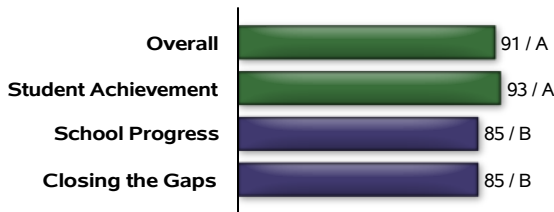

Texas Education Agency
2021-22 Preliminary School Report Card
TOMBALL H S (101921001)

Accountability Rating

A

TOMBALL H S earned an A (90-100) for exemplary performance by serving most students well, encouraging high academic achievement and/or appropriate academic growth for almost all students, and preparing most students for eventual success in college, a career, or the military.

State accountability ratings are based on three domains: Student Achievement, School Progress, and Closing the Gaps. The graph below provides summary results for TOMBALL H S. Scores are scaled from 0 to 100 to align with letter grades.

School Information

District Name: TOMBALL ISD
Campus Type: High School
Total Students: 2,558
Grade Span: 09 - 12

For more information about this campus, see: <https://TXSchools.gov>

Distinction Designations

Campuses that earn a rating of A-C are eligible for as many as seven distinction designations, or awards for outstanding performance.

- ✓ Social Studies
- ✗ Mathematics
- ✗ Comparative Academic Growth
- ✗ Postsecondary Readiness
- ✗ ELA/Reading
- ✗ Science
- ✗ Comparative Closing the Gaps