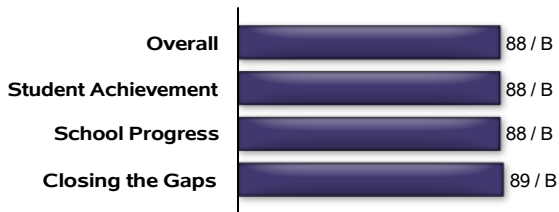

Texas Education Agency
2021-22 Preliminary School Report Card
TOMBALL EL (101921108)

Accountability Rating

B

TOMBALL EL earned a B (80-89) for recognized performance by serving many students well and encouraging high academic achievement and/or appropriate academic growth for most students.

School Information

District Name: TOMBALL ISD
Campus Type: Elementary
Total Students: 797
Grade Span: EE - 04

For more information about this campus, see: <https://TXSchools.gov>

State accountability ratings are based on three domains: Student Achievement, School Progress, and Closing the Gaps. The graph below provides summary results for TOMBALL EL. Scores are scaled from 0 to 100 to align with letter grades.

Distinction Designations

Campuses that earn a rating of A-C are eligible for as many as seven distinction designations, or awards for outstanding performance.

- ✓ ELA/Reading
- ✓ Comparative Closing the Gaps
- ✗ Mathematics
- ✓ Comparative Academic Growth
- ✓ Postsecondary Readiness