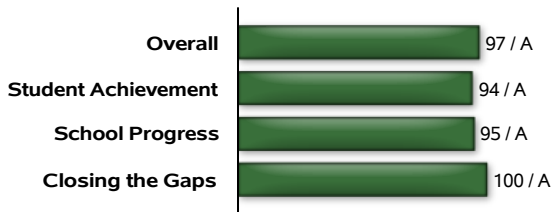

Texas Education Agency
2021-22 Preliminary School Report Card
WILLOW CREEK EL (101921107)

Accountability Rating

A

WILLOW CREEK EL earned an A (90-100) for exemplary performance by serving most students well, encouraging high academic achievement and/or appropriate academic growth for almost all students, and preparing most students for eventual success in college, a career, or the military.

State accountability ratings are based on three domains: Student Achievement, School Progress, and Closing the Gaps. The graph below provides summary results for WILLOW CREEK EL. Scores are scaled from 0 to 100 to align with letter grades.