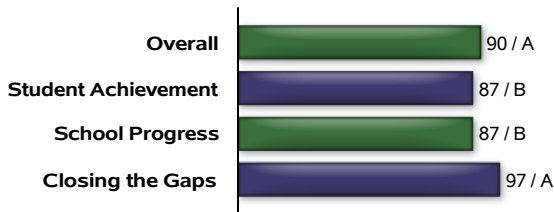

Texas Education Agency
2021-22 Preliminary School Report Card
TOMBALL INT (101921105)

Accountability Rating

A

TOMBALL INT earned an A (90-100) for exemplary performance by serving most students well, encouraging high academic achievement and/or appropriate academic growth for almost all students, and preparing most students for eventual success in college, a career, or the military.

State accountability ratings are based on three domains: Student Achievement, School Progress, and Closing the Gaps. The graph below provides summary results for TOMBALL INT. Scores are scaled from 0 to 100 to align with letter grades.

School Information

District Name: TOMBALL ISD
Campus Type: Middle School
Total Students: 890
Grade Span: 05 - 06

For more information about this campus, see: <https://TXSchools.gov>

Distinction Designations

Campuses that earn a rating of A-C are eligible for as many as seven distinction designations, or awards for outstanding performance.

- ✓ Mathematics
- ✓ Comparative Academic Growth
- ✓ Postsecondary Readiness
- ✓ Science
- ✓ Comparative Closing the Gaps
- ✗ ELA/Reading