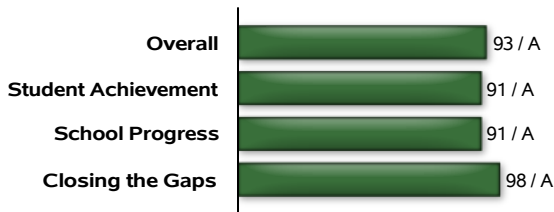

Texas Education Agency
2021-22 Preliminary School Report Card
LAKEWOOD EL (101921103)

Accountability Rating

A

LAKEWOOD EL earned an A (90-100) for exemplary performance by serving most students well, encouraging high academic achievement and/or appropriate academic growth for almost all students, and preparing most students for eventual success in college, a career, or the military.

State accountability ratings are based on three domains: Student Achievement, School Progress, and Closing the Gaps. The graph below provides summary results for LAKEWOOD EL. Scores are scaled from 0 to 100 to align with letter grades.