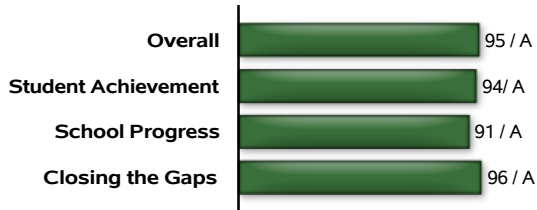

Texas Education Agency 2021-22 Preliminary District Report Card TOMBALL ISD (101921)

Accountability Rating

A

TOMBALL ISD earned an A (90-100) for exemplary performance by serving most students well, encouraging high academic achievement and/or appropriate academic growth for almost all students, and preparing most students for eventual success in college, a career, or the military.

State accountability ratings are based on three domains: Student Achievement, School Progress, and Closing the Gaps. The graph below provides summary results for TOMBALL ISD Scores are scaled from 0 to 100 to align with letter grades.

District Information

District Name: TOMBALL ISD
Total Students: 20,184

For more information about this campus, see <https://TXschools.gov>

Distinction Designations

X Postsecondary Readiness