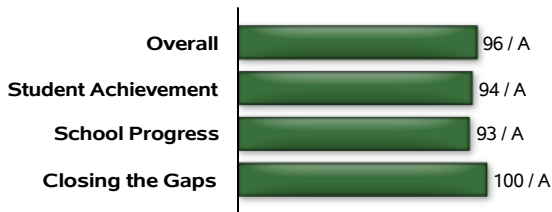

Texas Education Agency  
2021-22 Preliminary School Report Card  
CREEKVIEW EL (101921115)

Accountability Rating

**A**

CREEKVIEW EL earned an A (90-100) for exemplary performance by serving most students well, encouraging high academic achievement and/or appropriate academic growth for almost all students, and preparing most students for eventual success in college, a career, or the military.

State accountability ratings are based on three domains: Student Achievement, School Progress, and Closing the Gaps. The graph below provides summary results for CREEKVIEW EL. Scores are scaled from 0 to 100 to align with letter grades.