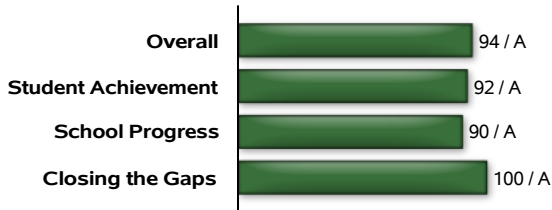

Texas Education Agency
2021-22 Preliminary School Report Card
CANYON POINTE EL (101921111)

Accountability Rating

A

CANYON POINTE EL earned an A (90-100) for exemplary performance by serving most students well, encouraging high academic achievement and/or appropriate academic growth for almost all students, and preparing most students for eventual success in college, a career, or the military.

State accountability ratings are based on three domains: Student Achievement, School Progress, and Closing the Gaps. The graph below provides summary results for CANYON POINTE EL. Scores are scaled from 0 to 100 to align with letter grades.