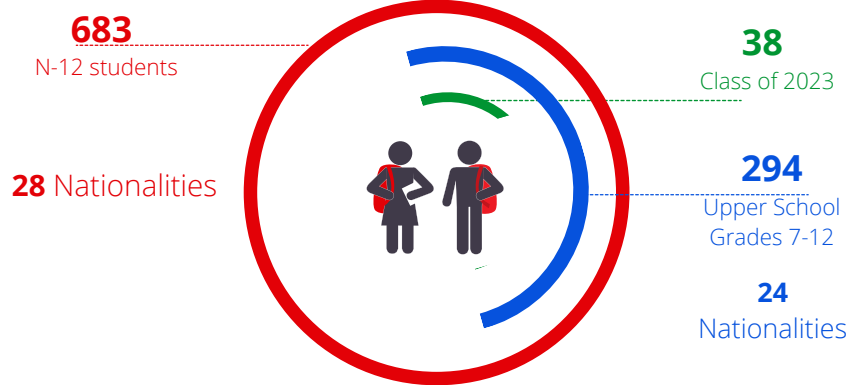

Student Highlights

STUDENT ACTIVITIES

Students at CAS can choose a wide variety of extra-curricular activities. The athletic activities offered are: badminton, basketball, soccer, softball, track and field, and volleyball. The non-athletic activities offered are: The National Honor Society, People to People, Student Council, Model United Nations, Ethics & Disciplinary Committee, Social Media Committee, and the Yearbook Committee.

IB DIPLOMA PROGRAM

Starting in Grade 11, **all Casablanca American School students** are enrolled in the 2-year IB Diploma program. The school average is as follow:

Class of	2022	2021	2020
Diploma Candidates	33	42	41
Pass Rate	85%	93%	90%
CAS Average Points	32	34	32
CAS Highest Points	41	42	42