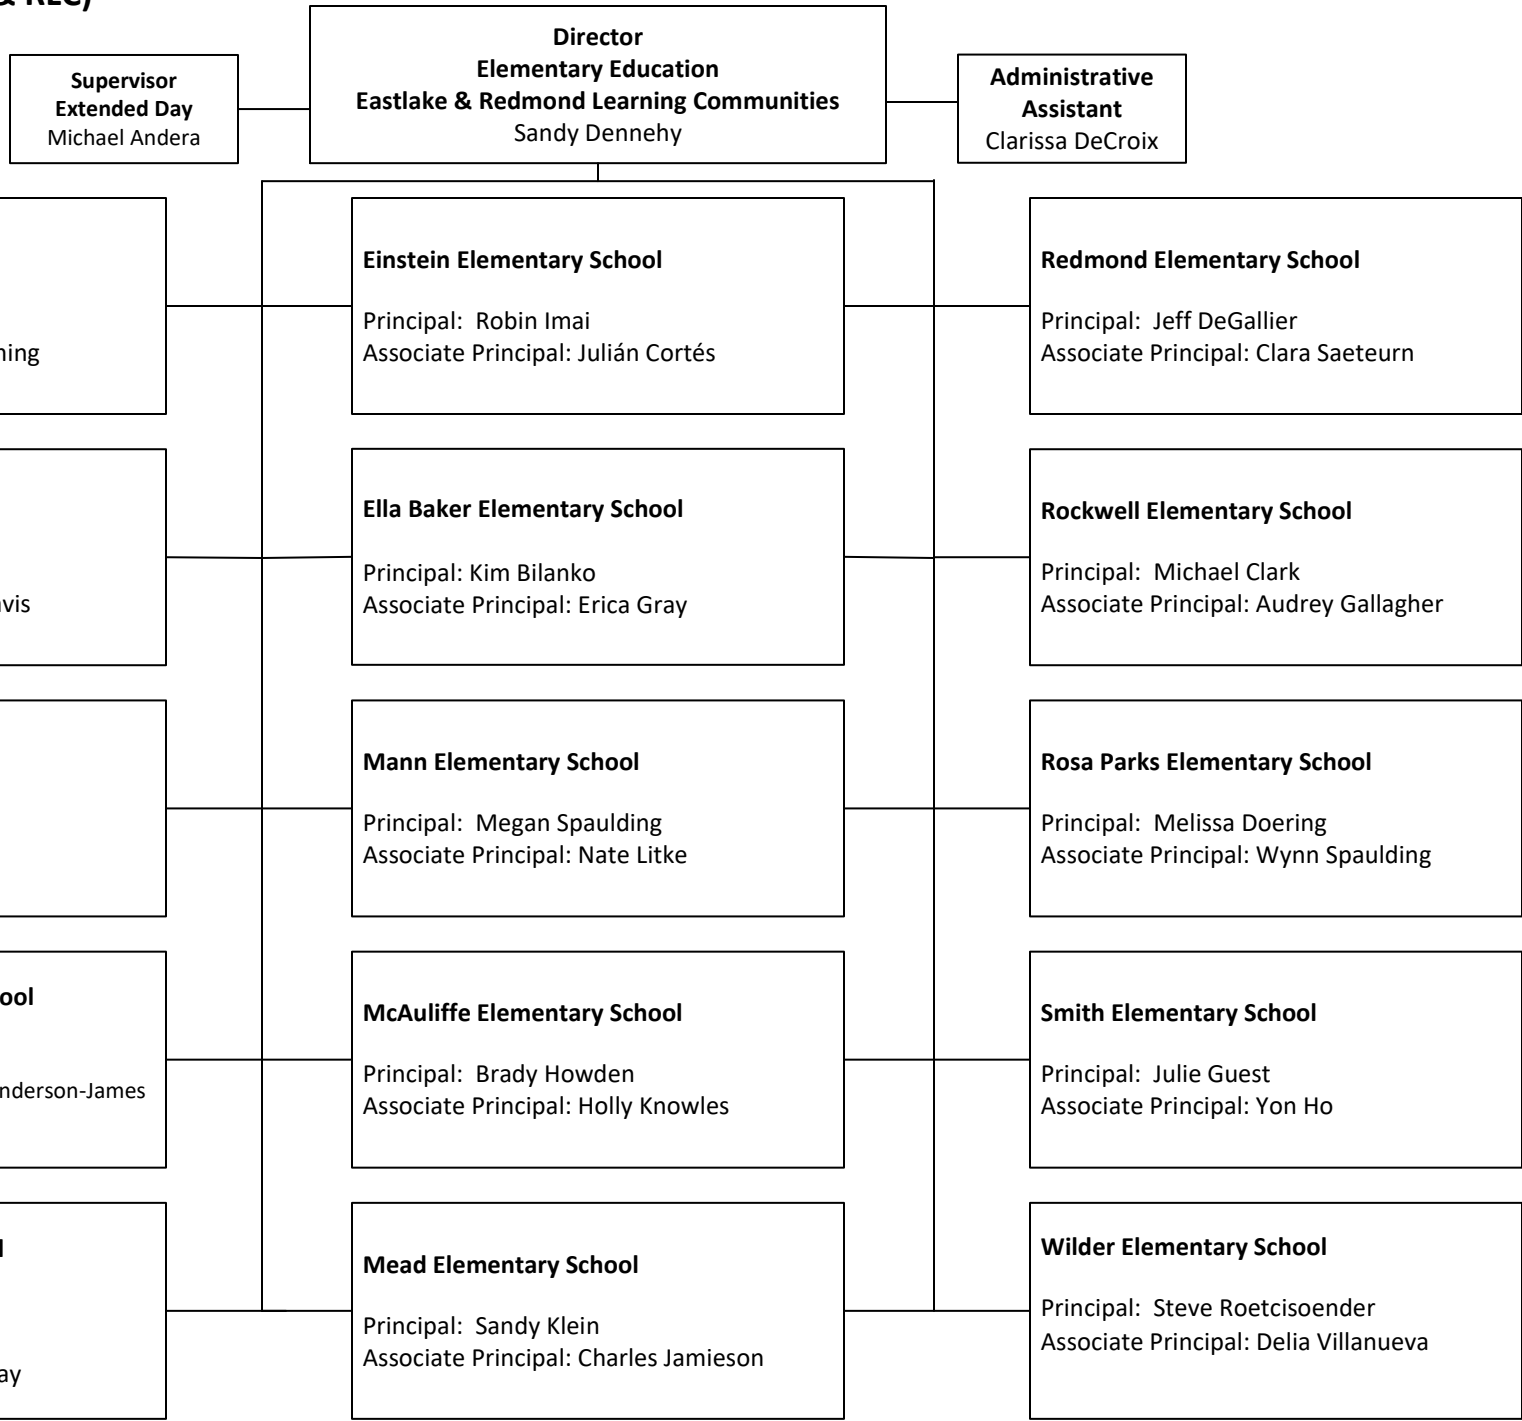

Lake Washington School District
School Support
Elementary Education (ELC & RLC)
Organizational Chart
2022-23

**Supervisor
Extended Day**
Michael Andera

**Director
Elementary Education**
Eastlake & Redmond Learning Communities
Sandy Dennehy