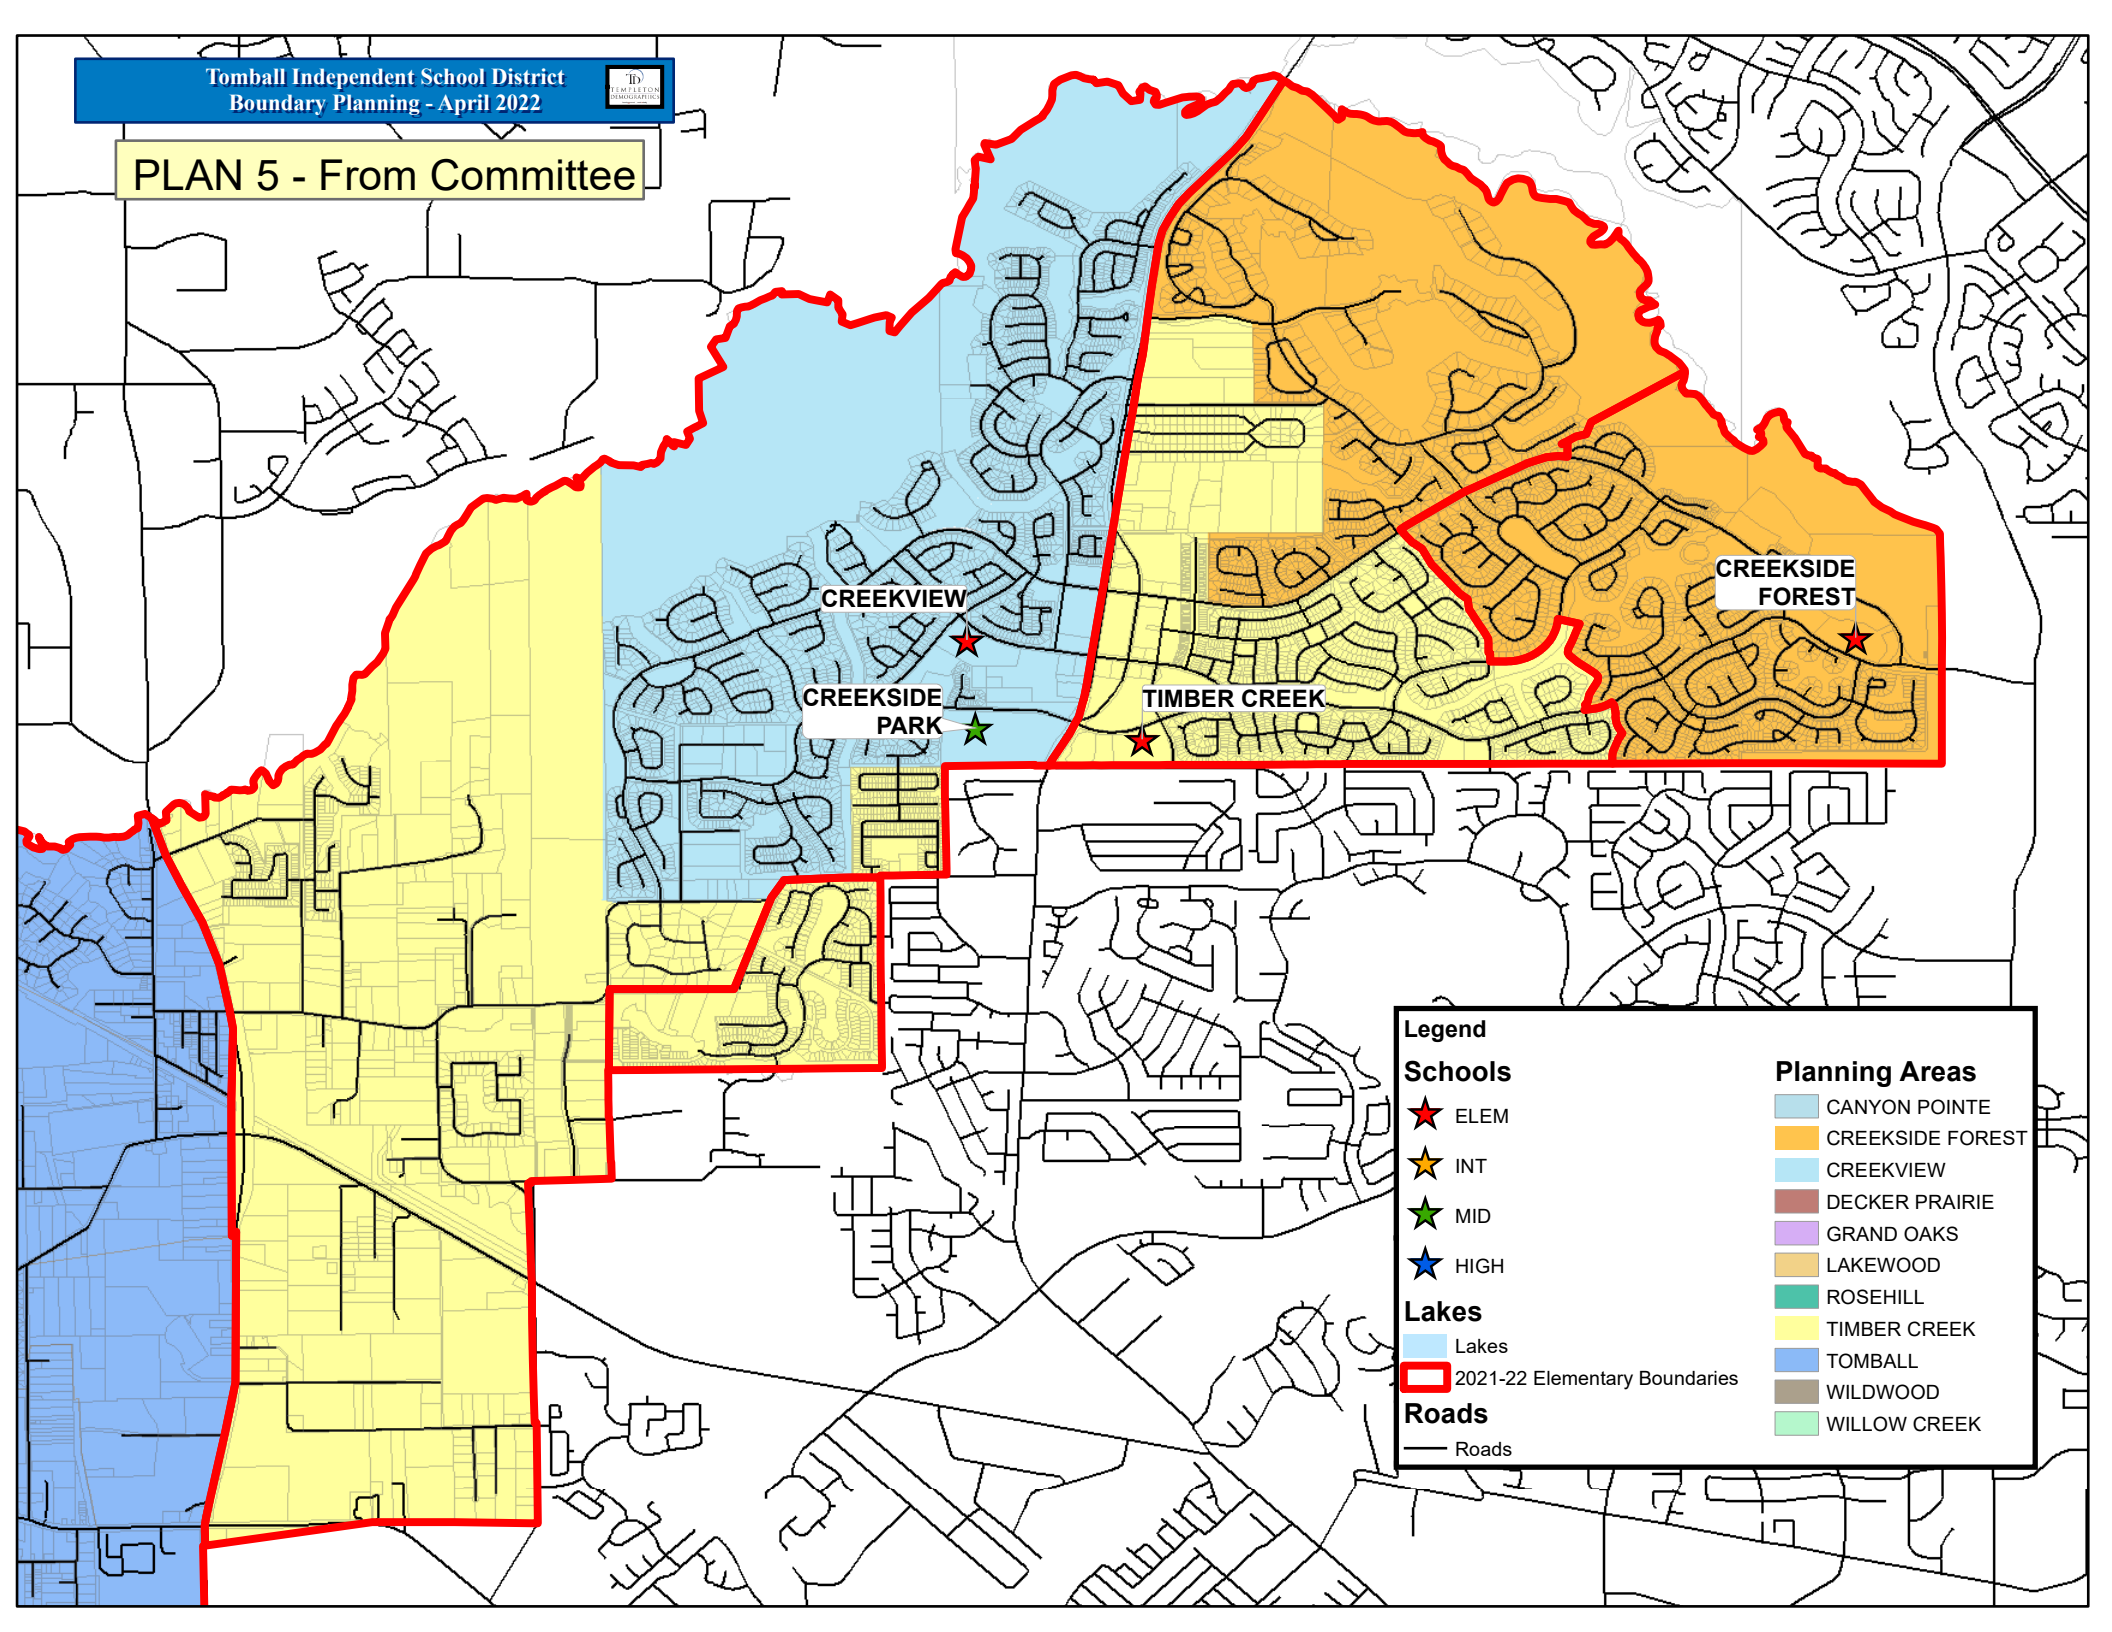

PLAN 5 - From Committee

CREEKVIEW

CREEKSIDE PARK

TIMBER CREEK

CREEKSIDE FOREST

**Legend**

**Schools**

- ★ ELEM
- ★ INT
- ★ MID
- ★ HIGH

**Lakes**

- Lakes

**Roads**

- Roads

**2021-22 Elementary Boundaries**

**Planning Areas**

- CANYON POINTE
- CREEKSIDE FOREST
- CREEKVIEW
- DECKER PRAIRIE
- GRAND OAKS
- LAKEWOOD
- ROSEHILL
- TIMBER CREEK
- TOMBALL
- WILDWOOD
- WILLOW CREEK