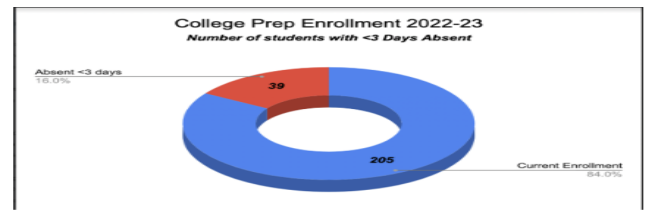

September Chronic Absenteeism Data