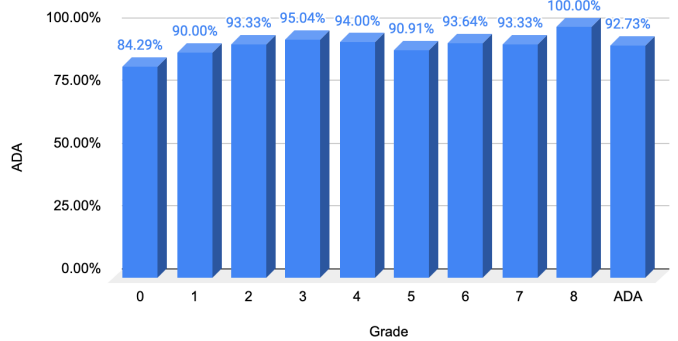

→ Follow up with the teachers after the conference via email.

PARENT-TEACHER CONFERENCES

BE HEARD!

BEST INTENTIONS ASSUMED
EMPHASIS ON LEARNING

HOME-SCHOOL COLLABORATION
EXAMPLES AND EVIDENCE
ACTIVE LISTENING
RESPECT FOR ALL
DEDICATION TO FOLLOW-UP

Harvard Family Research Project

HOMEWORK:

Thank you for encouraging your students to complete their reading and math homework! Our data last week increased to 95% in Reading, and 95% in Math! Shine your Halo, Parents! Together, we can easily meet our weekly goal of 100% homework submission every Friday!

READ & RESPOND HOMEWORK

GRADE	10/3-10/7	10/10-10/14
KINDER	100%	90%
1ST	100%	100%
2ND	80%	70%
3RD	100%	100%
4TH	100%	100%
5TH	100%	100%
6TH	100%	100%
7TH	100%	100%
8TH	100%	100%
TOTAL	98%	95%

Attendance is very important. All students must be in school daily from 7:45 A.M. to 3:30 P.M.

College Prep Attendance Challenge

Oct 10-14, 2022 ADA: 93%