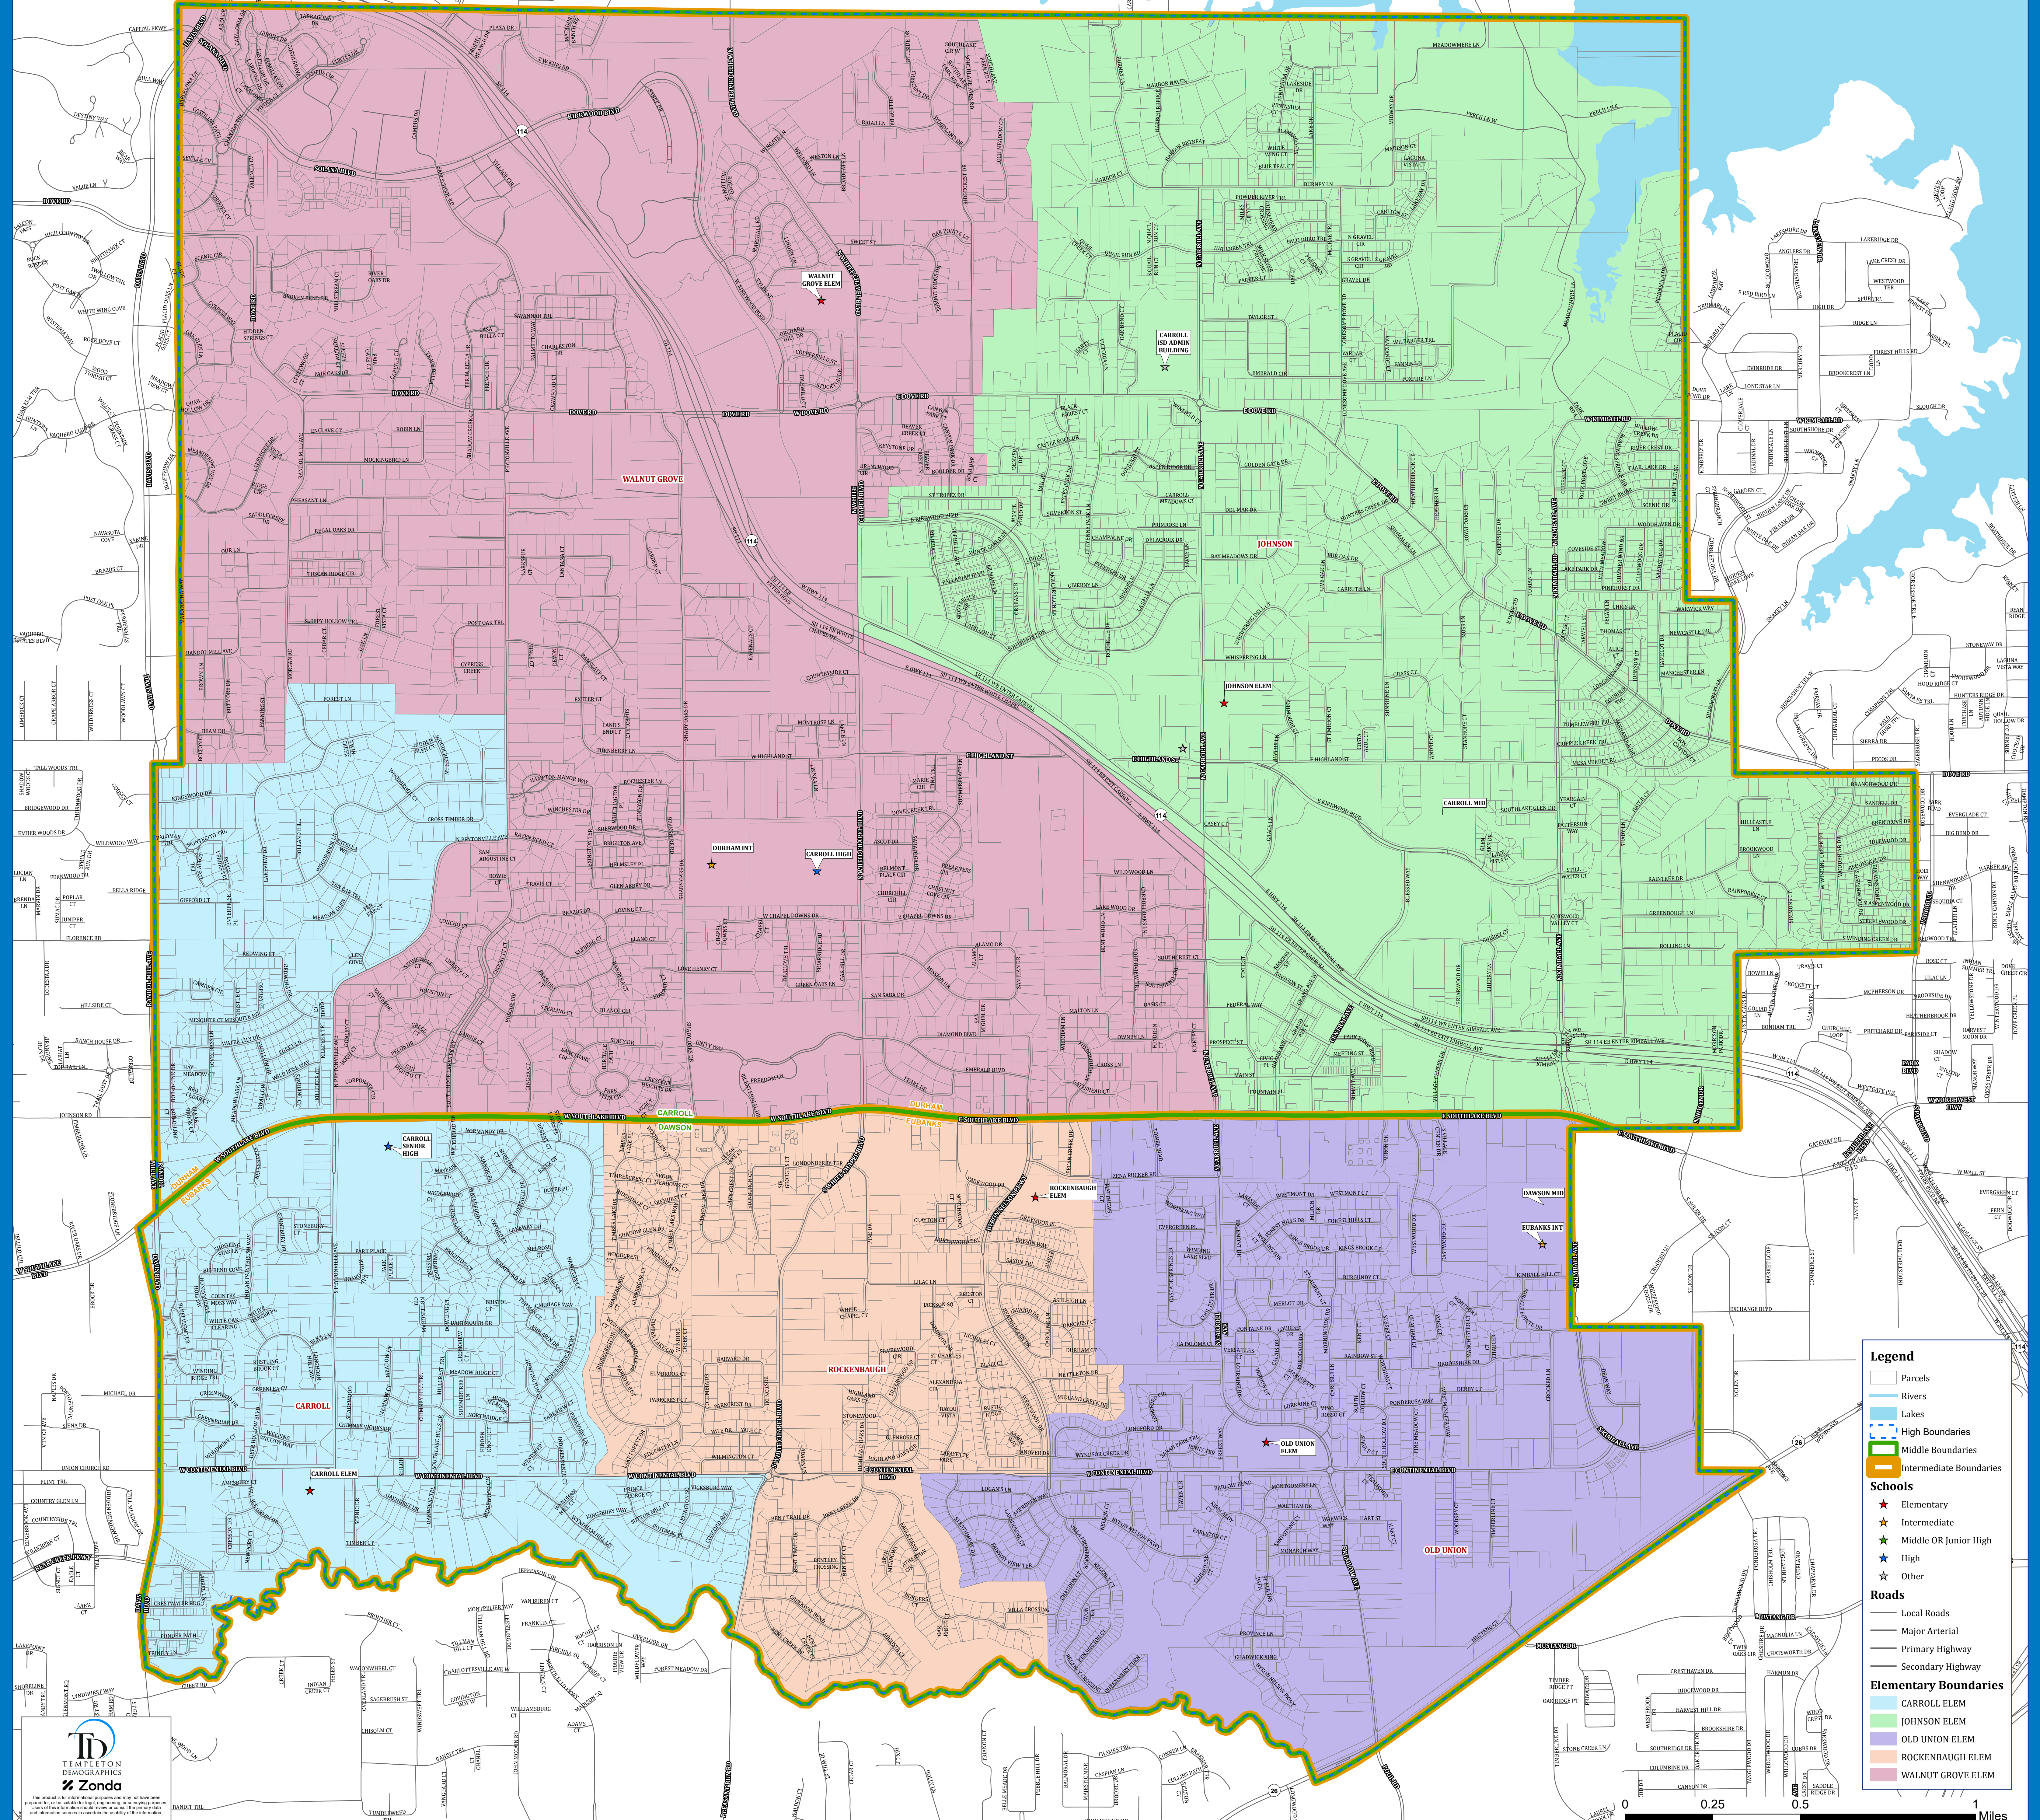

Carroll ISD Attendance Zones

Legend

- Parcels
- Rivers
- Lakes
- High Boundaries
- Middle Boundaries
- Intermediate Boundaries

Schools

- ★ Elementary
- ★ Intermediate
- ★ Middle OR Junior High
- ★ High
- ★ Other

Roads

- Local Roads
- Major Arterial
- Primary Highway
- Secondary Highway

Elementary Boundaries

- CARROLL ELEM
- JOHNSON ELEM
- OLD UNION ELEM
- ROCKENBAUGH ELEM
- WALNUT GROVE ELEM