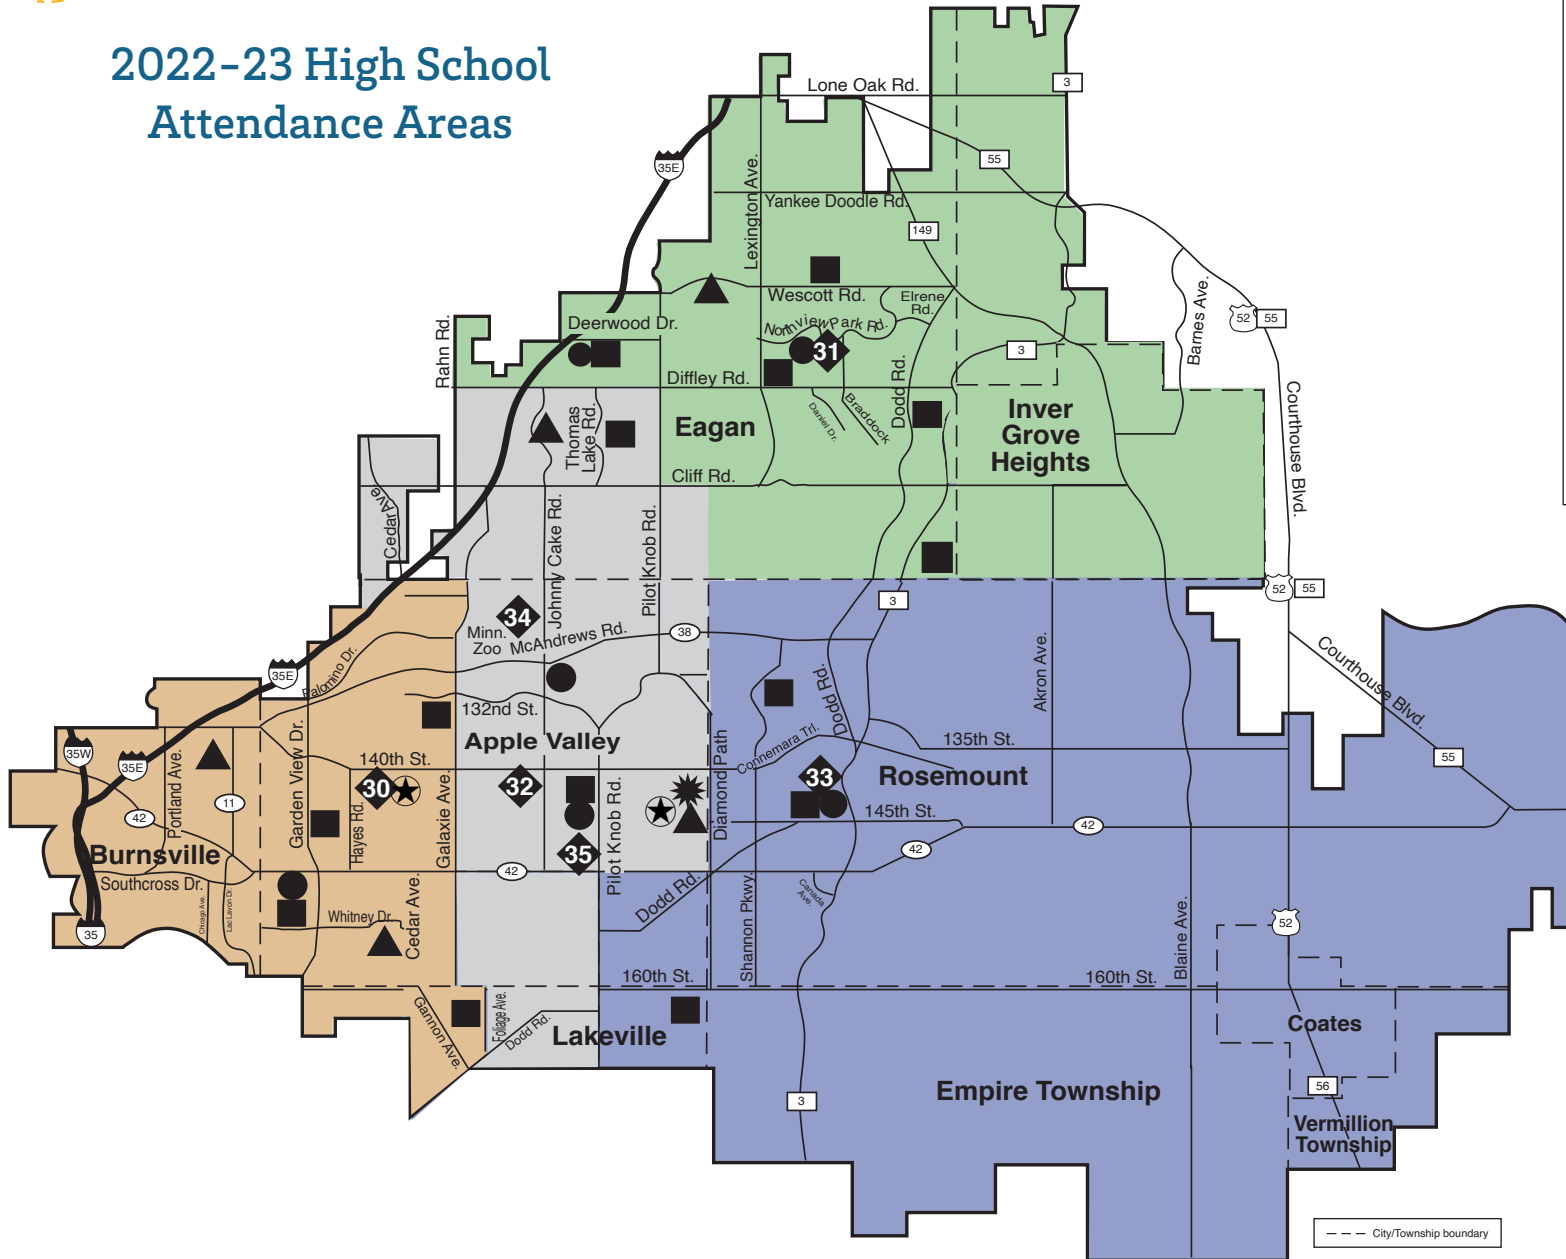

DISTRICT 196
One District. Infinite Possibilities.

Rosemount
Apple Valley
Eagan
Public Schools

2022-23 High School Attendance Areas

- **High Schools**
- 30 Apple Valley
- 31 Eagan
- 32 Eastview
- 33 Rosemount
- 34 School of Environmental Studies
  (optional high school for juniors and seniors)
- 35 Area Learning Center
  (alternative high school program)
- Elementary schools
- ▲ Elementary magnet schools
- Middle schools
- ☀ Dakota Ridge School
  (special education school for district students)
- ★ Learning Centers

To determine the attendance area school for a specific property address, go to <https://excensus-guidek12.net/rosemountmn/school_search/current/>