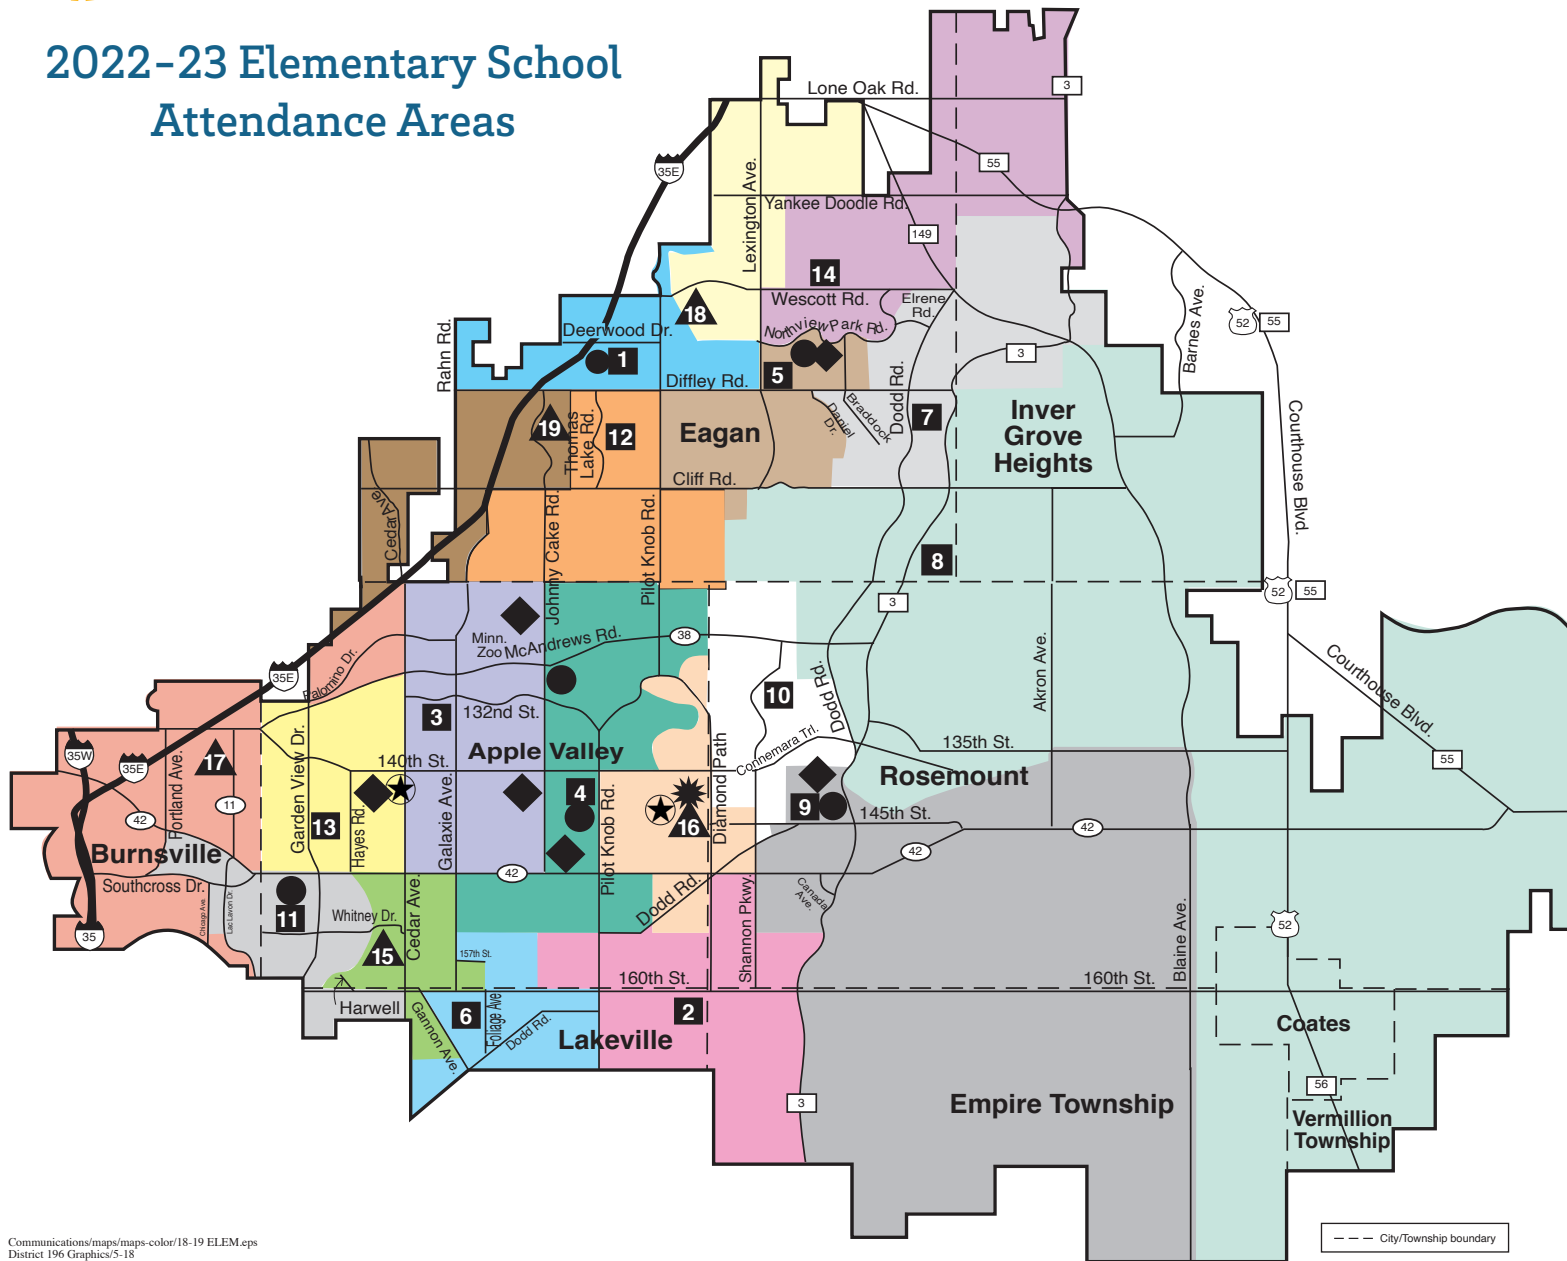

DISTRICT 196
One District. Infinite Possibilities.

Rosemount
Apple Valley
Eagan
Public Schools

2022-23 Elementary School Attendance Areas

Elementary Schools

- 1 Deerwood
- 2 East Lake
- 3 Greenleaf
- 4 Highland
- 5 Northview
- 6 Parkview
- 7 Pinewood
- 8 Red Pine
- 9 Rosemount
- 10 Shannon Park
- 11 Southview
- 12 Thomas Lake
- 13 Westview
- 14 Woodland

Elementary Magnet Schools

- 15 Cedar Park Science, Tech., Engineering and Math (STEM) School
- 16 Diamond Path School of International Studies
- 17 Echo Park School of Leadership, Engineering and Technology
- 18 Glacier Hills School of Arts and Science
- 19 Oak Ridge School of Leadership, Environmental and Health Sciences

To determine the attendance area school for a specific property address, go to https://excensus-guidek12.net/rosemountmn/school_search/current/