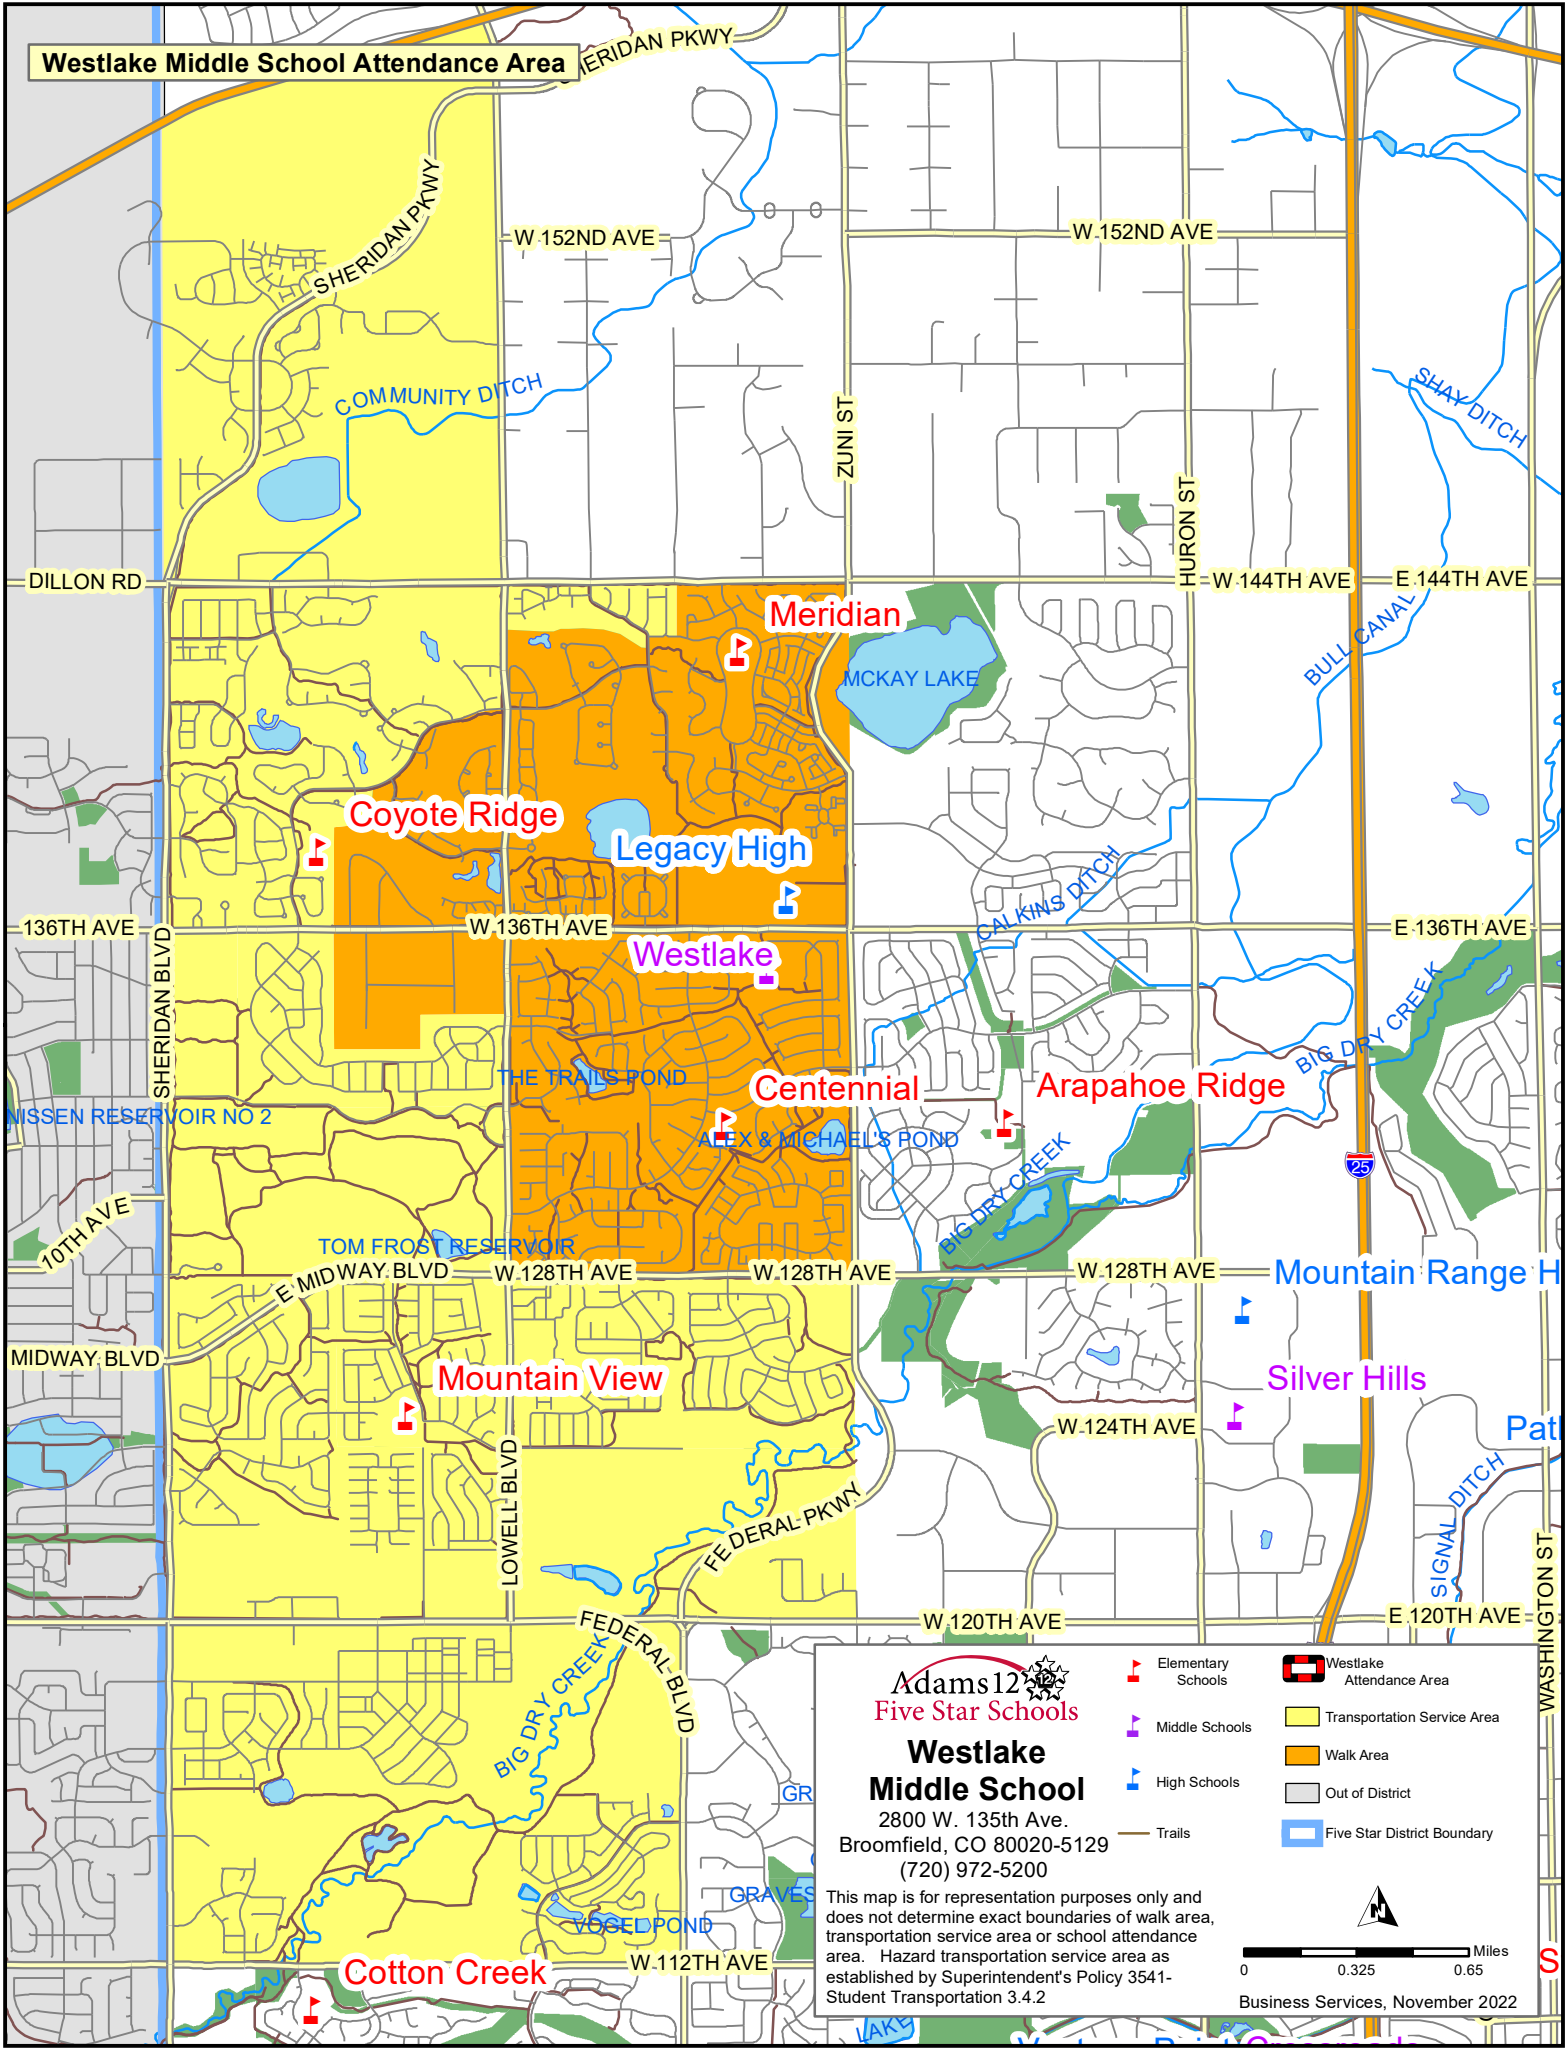

Westlake Middle School Attendance Area

Adams 12
Five Star Schools
Westlake Middle School
 2800 W. 135th Ave.
 Broomfield, CO 80020-5129
 (720) 972-5200

- Elementary Schools
- Middle Schools
- High Schools
- Trails
- Westlake Attendance Area
- Transportation Service Area
- Walk Area
- Out of District
- Five Star District Boundary

This map is for representation purposes only and does not determine exact boundaries of walk area, transportation service area or school attendance area. Hazard transportation service area as established by Superintendent's Policy 3541-Student Transportation 3.4.2