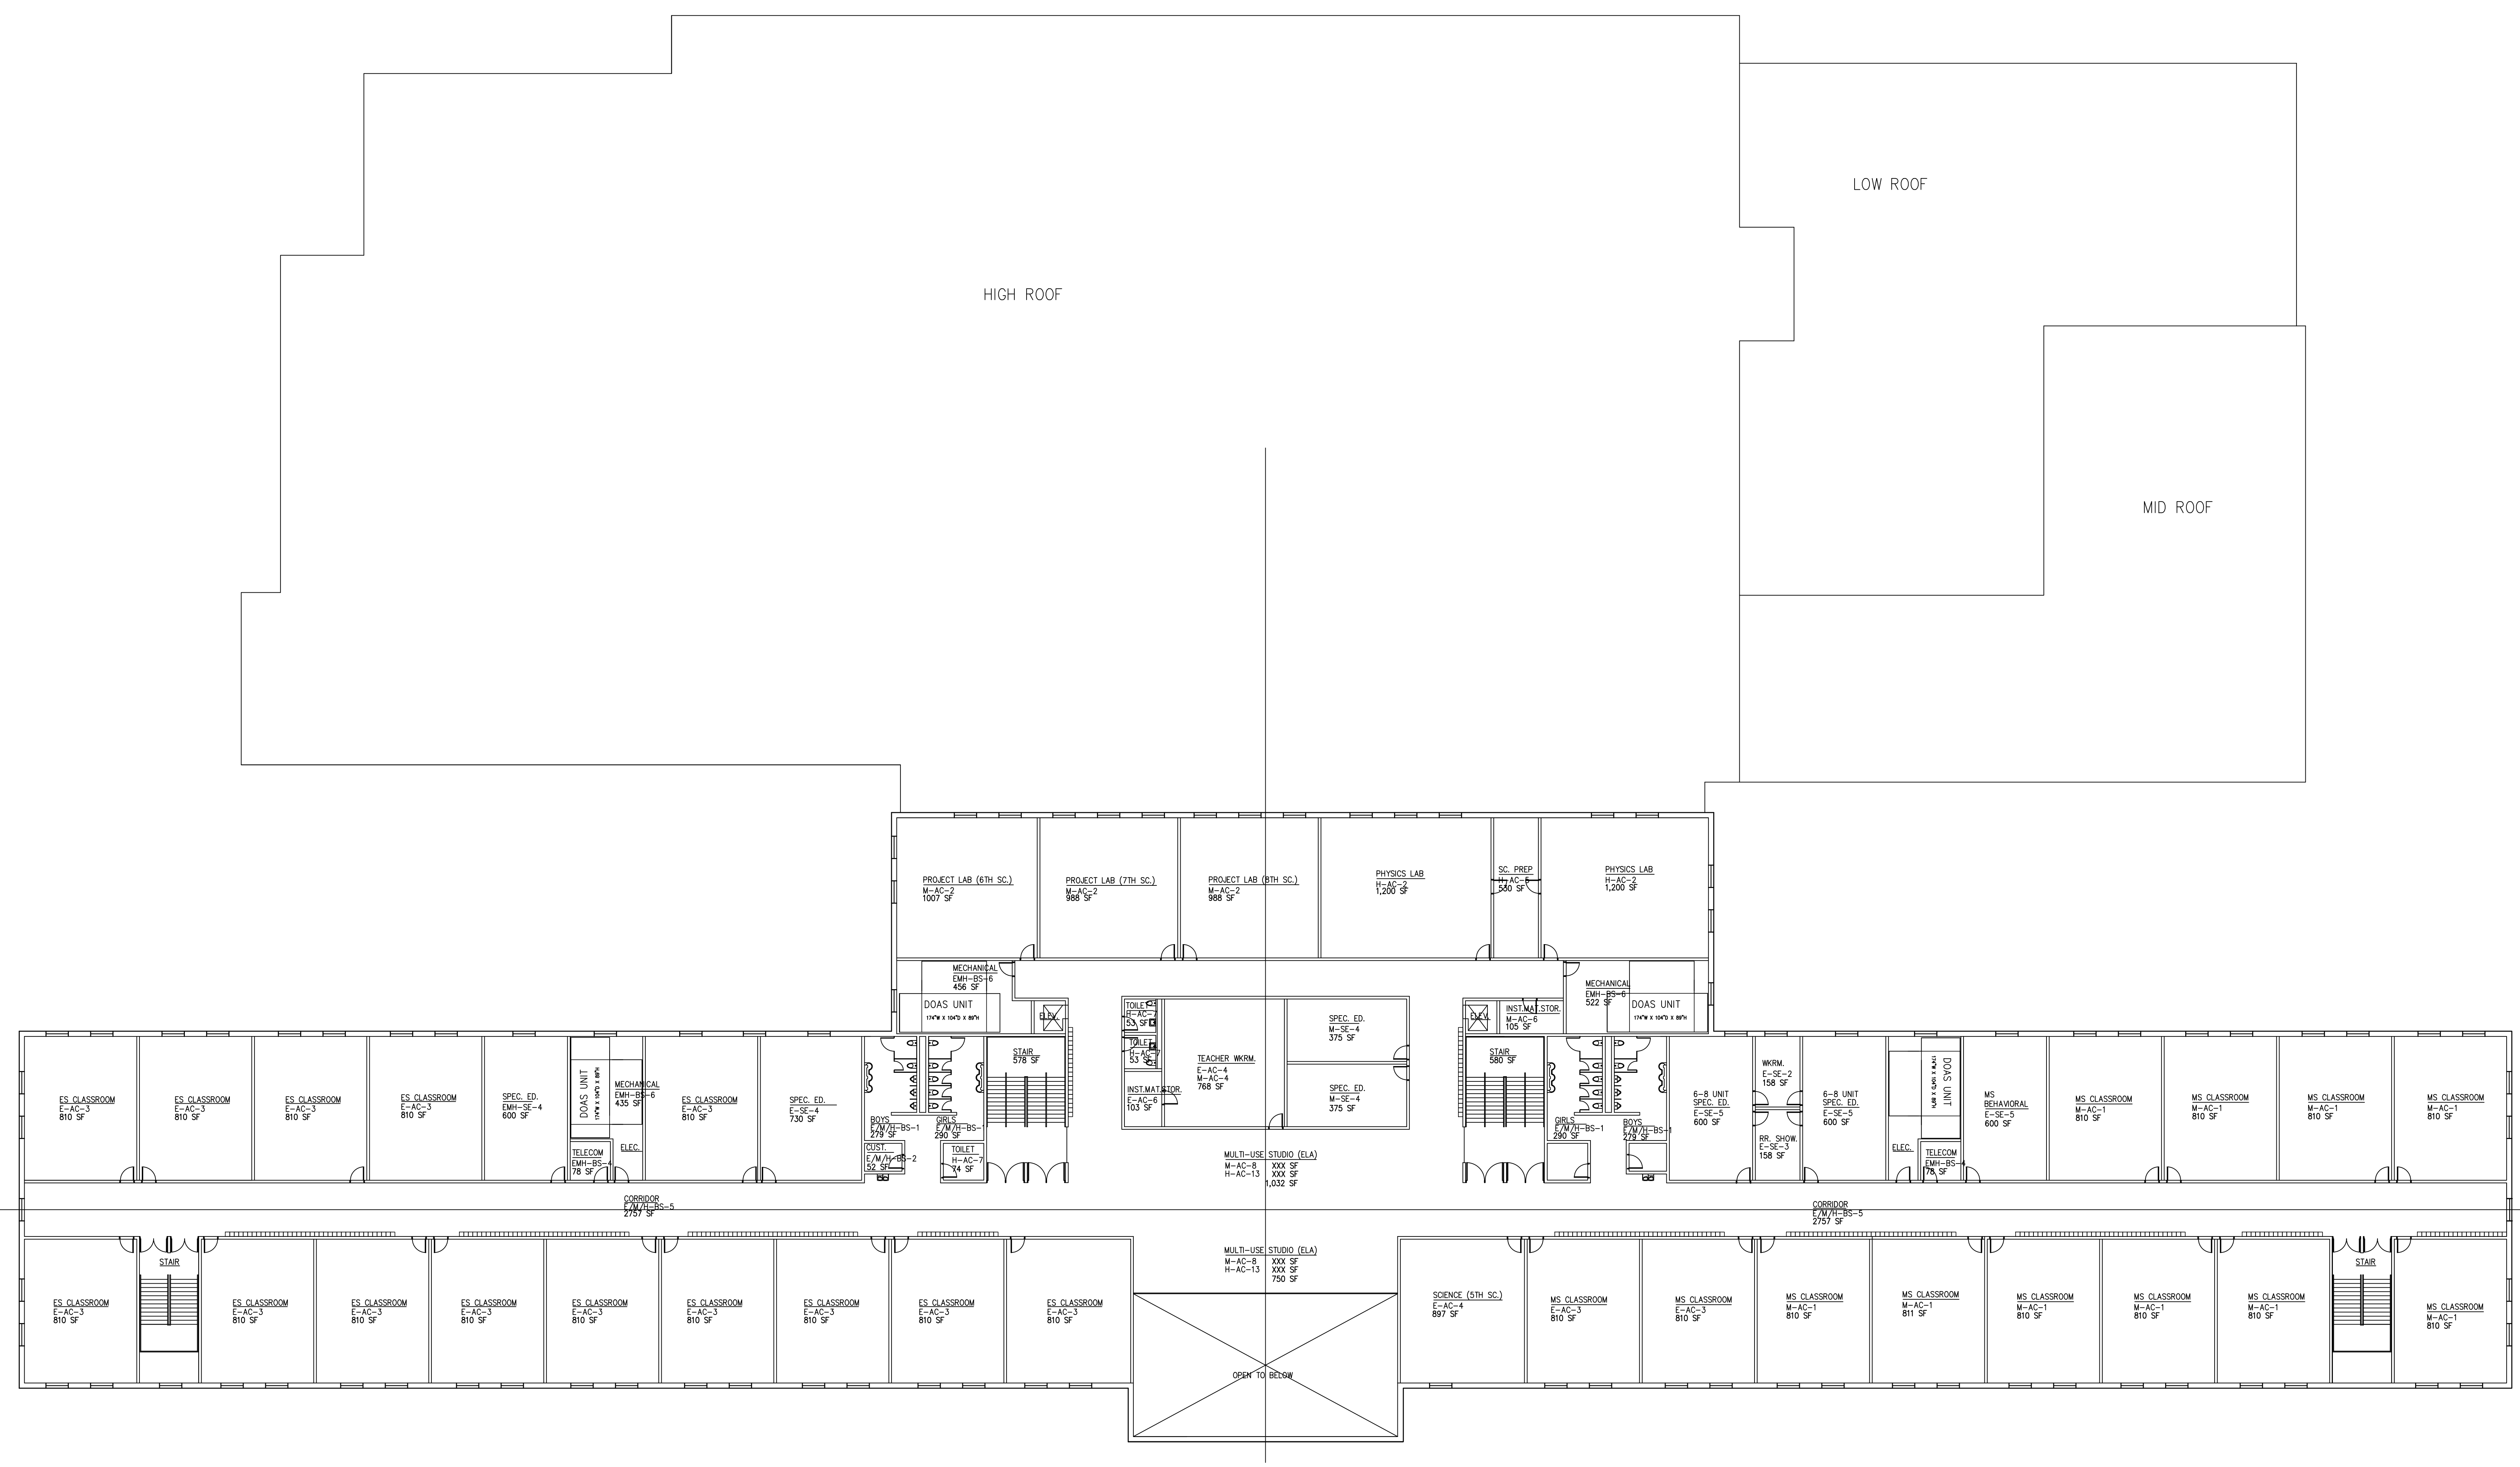

Windows DLE Object

Issued
 Nov. 26, 2019
 KR SD 2.5

Revisions:

Northeastern Local School District
Kenton Ridge Pre-K thru 12 School
 4444 Middle Urbana Road
 Springfield, Ohio 45503

Comm No.
 31901

Sheet No.

A1.3

PROPOSED THIRD FLOOR PLAN
 SCALE: 1/16" = 1'-0"

PRELIMINARY 11-26-2019