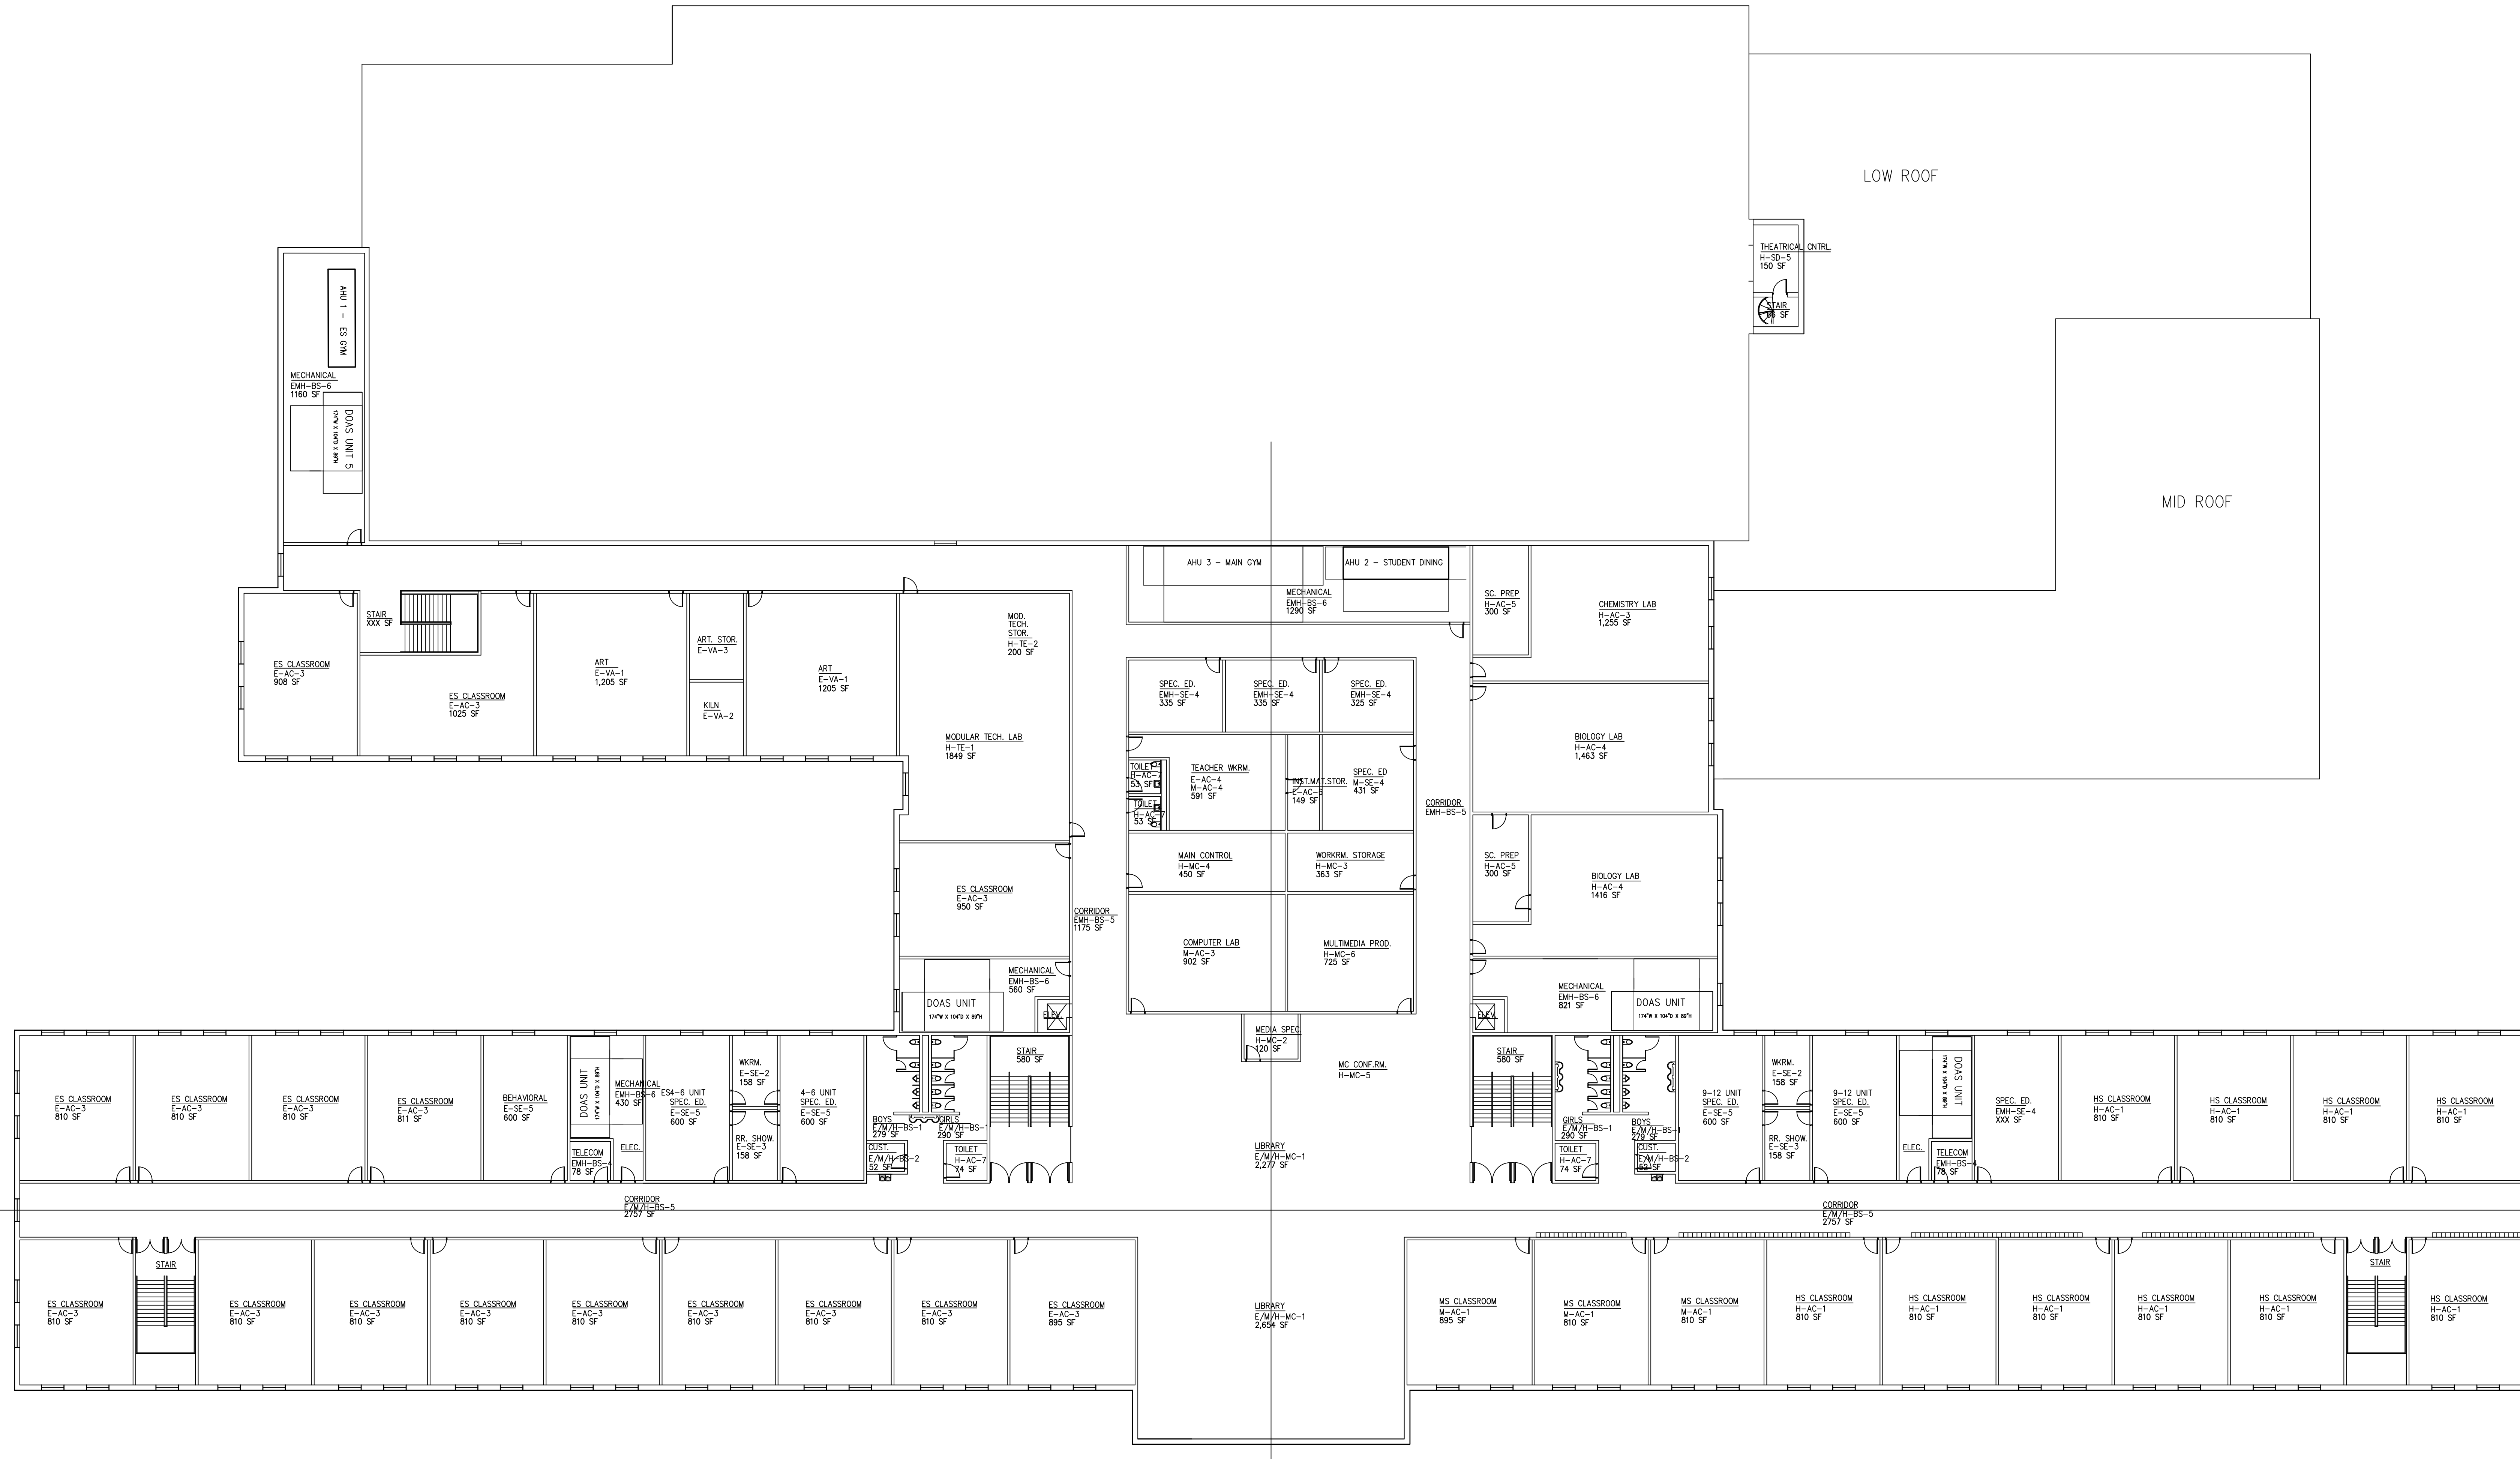

Windows DLE Object

Issued
 Nov. 26, 2019
 KR SD 2.5

Revisions:

Northeastern Local School District
Kenton Ridge Pre-K thru 12 School
 4444 Middle Urbana Road
 Springfield, Ohio 45503

Comm No.
 31901

Sheet No.

A1.2

PROPOSED SECOND FLOOR PLAN
 SCALE: 1/16" = 1'-0"

PRELIMINARY 11-26-2019