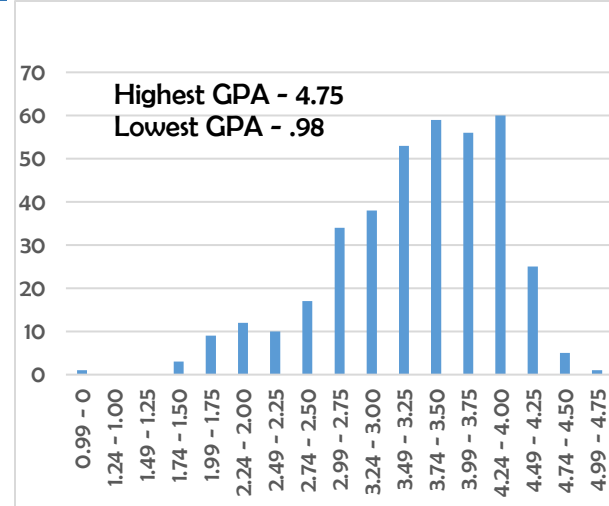

Fairfield Ludlowe High School

2022-2023 School Profile

*Due to the cumulative nature of the FLHS grading policy, during the 2019-2020 and 2020-2021 school years, students were offered the option to take the earned letter grade for the entire year, including distance learning, or take a "P" (pass). A "P" grade is not factored into the cumulative GPA calculation.

GRADUATION REQUIREMENTS 22-23

Humanities	
English 4	9
Social Studies 3.5 (1 USH-.5 civics)	
Additional Humanities 1.5	
STEM	
Math 3	9
Science 3	
Additional STEM 3	
PE/Wellness	1
Health and Safety	1
World Language	1
Fine Arts/Vocational	.5
Electives	2.5
Mastery Based Diploma Assessment	1
Minimum Credits to Graduate	25

POST SECONDARY PLANNING

4 year	92.2%
2 year	3.7%
Unknown	1.3%
Gap Year	1.7%
Military	.8%
Employment	.3%

RACIAL ETHNIC COMPOSITION

African American	2.05%
American Indian	0.06%
Asian	5.97%
Hispanic	9.15%
Two or More Races	4.11%
White	78.63%

GPA DISTRIBUTION 2022

GRADING SCALE

Grade	AP	Honors	Elective	College Prep
A+	5.00	4.67	4.67	4.33
A	4.67	4.33	4.33	4.00
A-	4.33	4.00	4.00	3.67
B+	4.00	3.67	3.67	3.33
B	3.67	3.33	3.33	3.00
B-	3.33	3.00	3.00	2.67
C+	3.00	2.67	2.67	2.33
C	2.67	2.33	2.33	2.00
C-	2.33	2.00	1.67	1.67
D+	2.00	1.67	1.33	1.33
D	1.67	1.33	1.00	1.00
D-	1.33	1.00	0.67	0.67
F	0.00	0.00	0.00	0.00

CONTACT INFORMATION

Vanessa Montorsi, Director of Counseling vmontorsi@fairfieldschools.org

Warner House
Paula (Kotara) Cordrey
pcordrey@fairfieldschools.org
Danielle Marseglia
dmarseglia@fairfieldschools.org
Courtenay Trahan
ctrahan@fairfieldschools.org

Webster House
Christina Caron
ccaron@fairfieldschools.org
Joanna (Caserta) Gelinas
jgelinas@fairfieldschools.org
Brian Sutcliffe
bsutcliffe@fairfieldschools.org

Wright House
Bridget McHugh
bmchugh@fairfieldschools.org
Allison Ofir
aofir@fairfieldschools.org
Matt Sutton
msutton@fairfieldschools.org