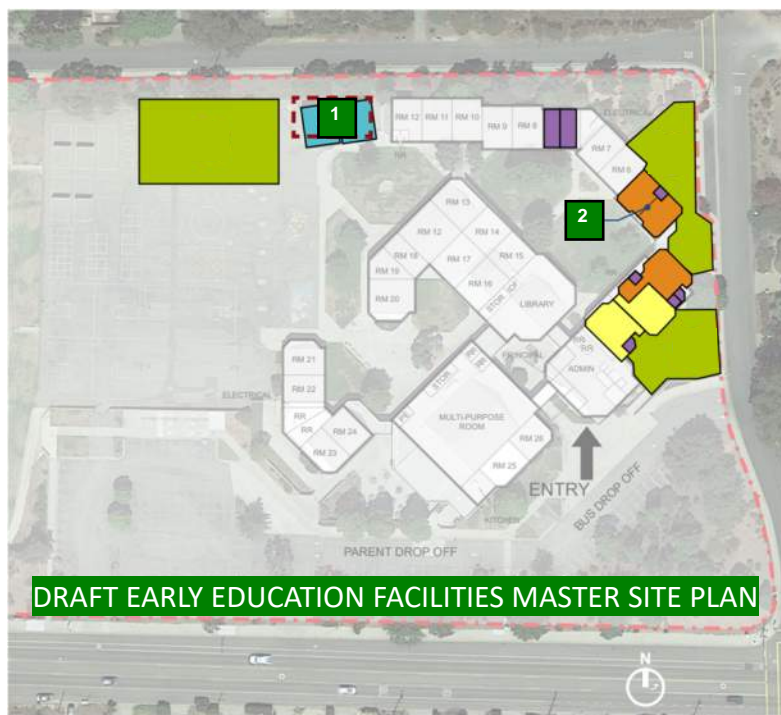

MONARCH GROVE ELEMENTARY SCHOOL TRANSITIONAL KINDERGARTEN FACILITIES

- SITE LEGEND**
- Modernized Exist. Early Education CR
 - Modernized Exist. Early Education CR
 - Early Education Classrooms
 - Restrooms
 - Play Areas
 - 1 New or Modernized Portable Classrooms
 - 2 Open Between 2 CR's for 1 Modernized CR