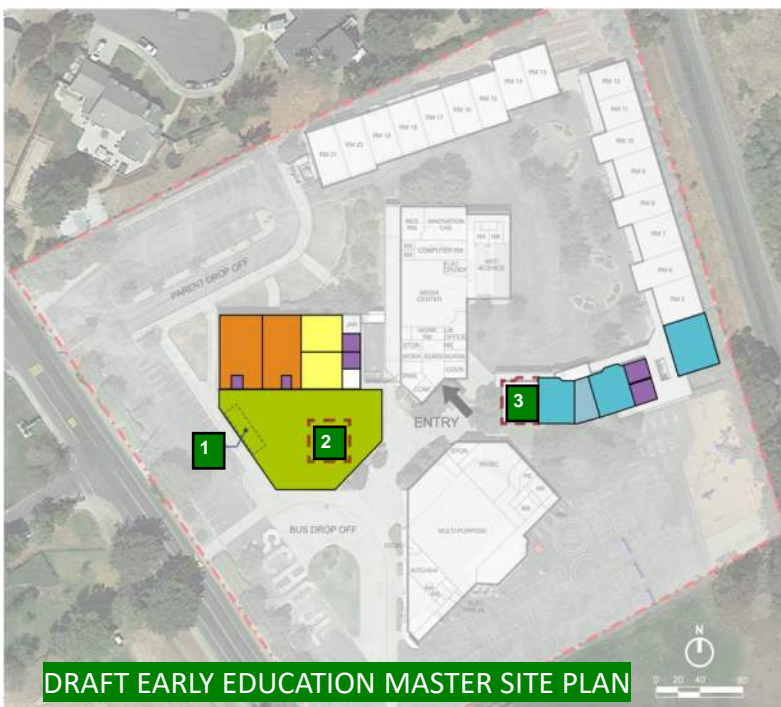

# LOS RANCHOS ELEMENTARY SCHOOL TRANSITIONAL KINDERGARTEN FACILITIES

DRAFT EARLY EDUCATION MASTER SITE PLAN

**SITE LEGEND**

- Sped
- Transitional Kindergarten
- Kindergarten
- Kindergarten Collaboration Space
- Restroom
- Play Area
- 1 Remove: (E) Shade Structure
- 2 New Shade Structure
- 3 Relocated: Staff Room

UPGRADED TK/K CLASSROOMS

NEW PLAY STRUCTURE

NEW PLAY YARDS

NEW SECURITY FENCING