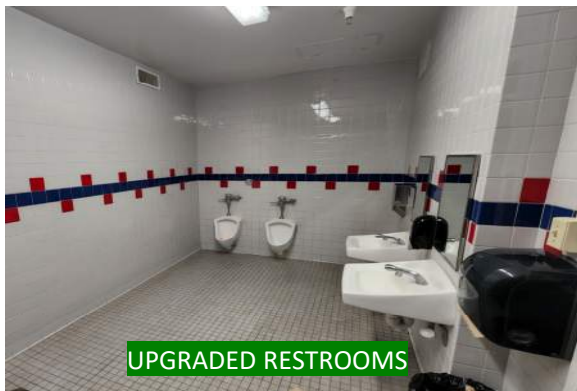

# LOS RANCHOS ELEMENTARY SCHOOL TRANSITIONAL KINDERGARTEN FACILITIES

DRAFT EARLY EDUCATION MASTER SITE PLAN

**SITE LEGEND**

- Sped
- Transitional Kindergarten
- Kindergarten
- Kindergarten Collaboration Space
- Restroom
- Play Area
- 1 Remove: (E) Shade Structure
- 2 New Shade Structure
- 3 Relocated: Staff Room