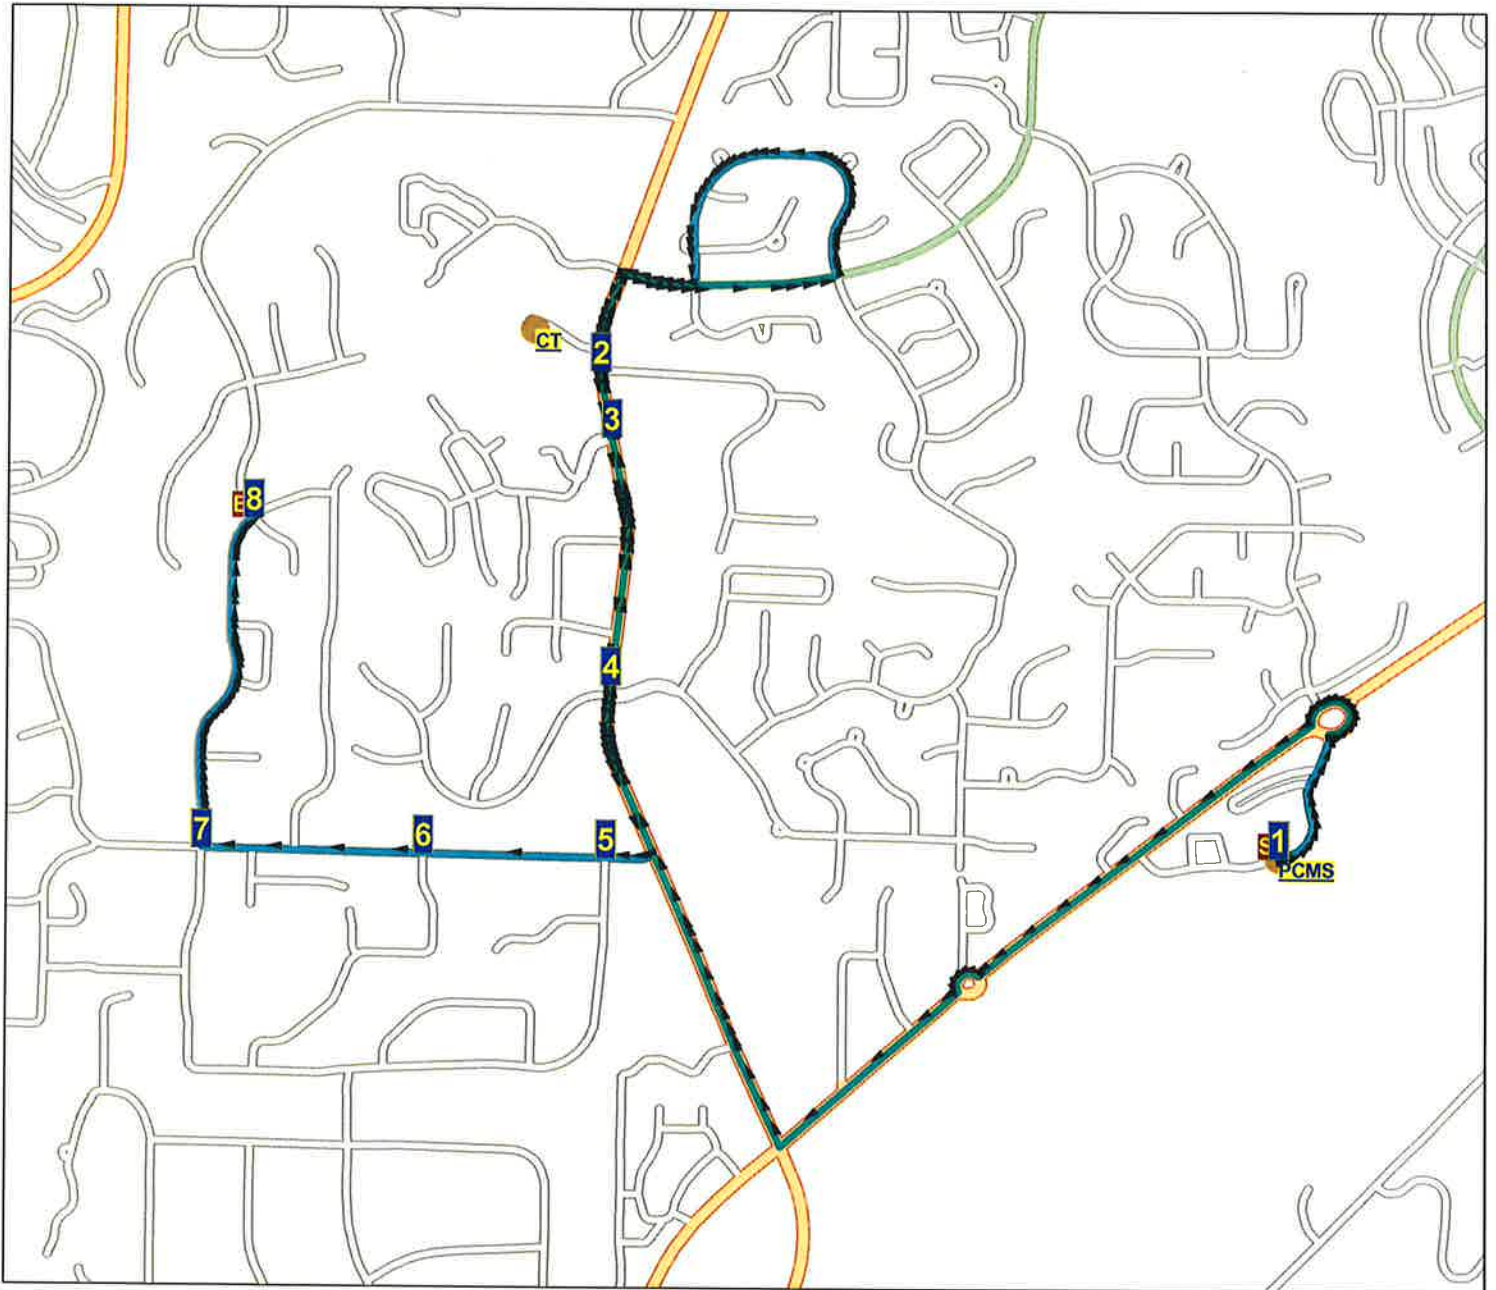

### Issaquah School District 411 Route Map

Route: **148 EDA**  
Vehicle: **156**  
Anchor: **PCMS**  
Depart Time: **4:25 PM**  
Dropoffs: **0**  
Distance: **3.98 mi.**

Desc: **PCMS EDA 1 PLATEAU**  
Driver:  
Max Load: **0**  
End Time: **4:36 PM**  
Transfers On: **0**  
Transfers Off: **0**  
Days: **MTWH Display Day:M**