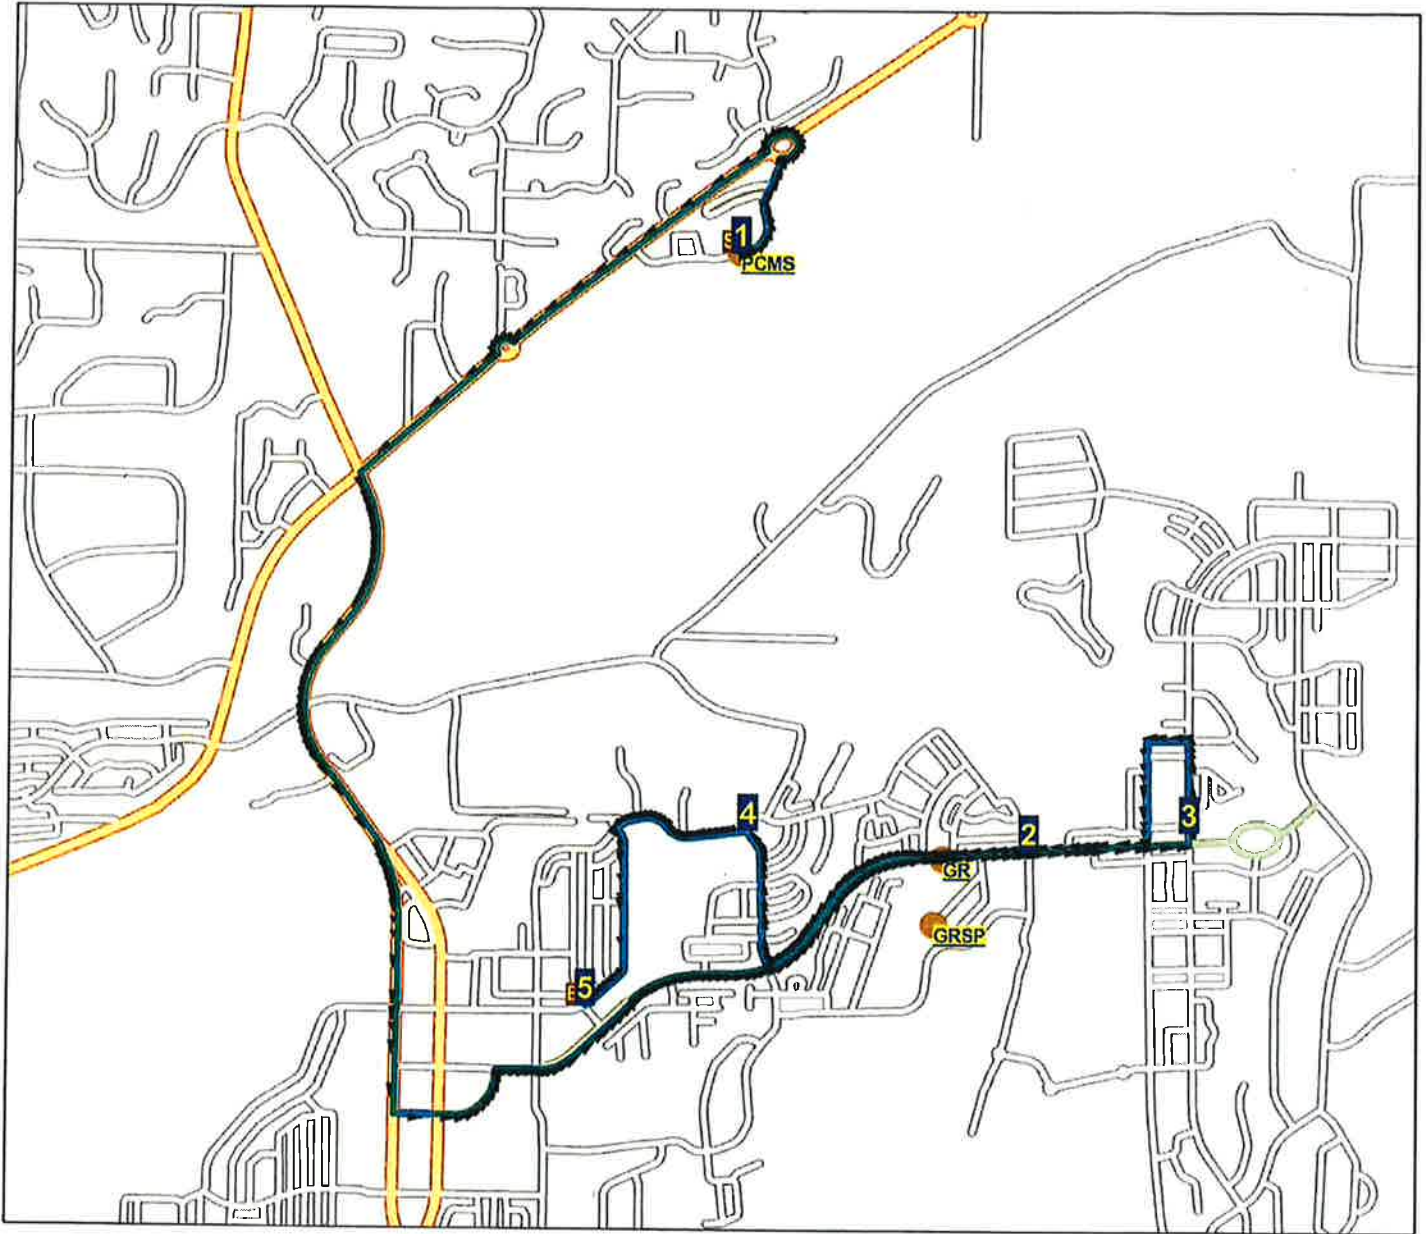

Issaquah School District 411 Route Map

Route: **142 EDA**
Vehicle: **21**
Anchor: **PCMS**
Depart Time: **4:25 PM**
Dropoffs: **0**
Distance: **4.59 mi.**

Desc: **PCMS EDA 3**
Driver:
Max Load: **0**
End Time: **4:38 PM**
Transfers On: **0**
Transfers Off: **0**
Days: **MTWH Display Day:M**