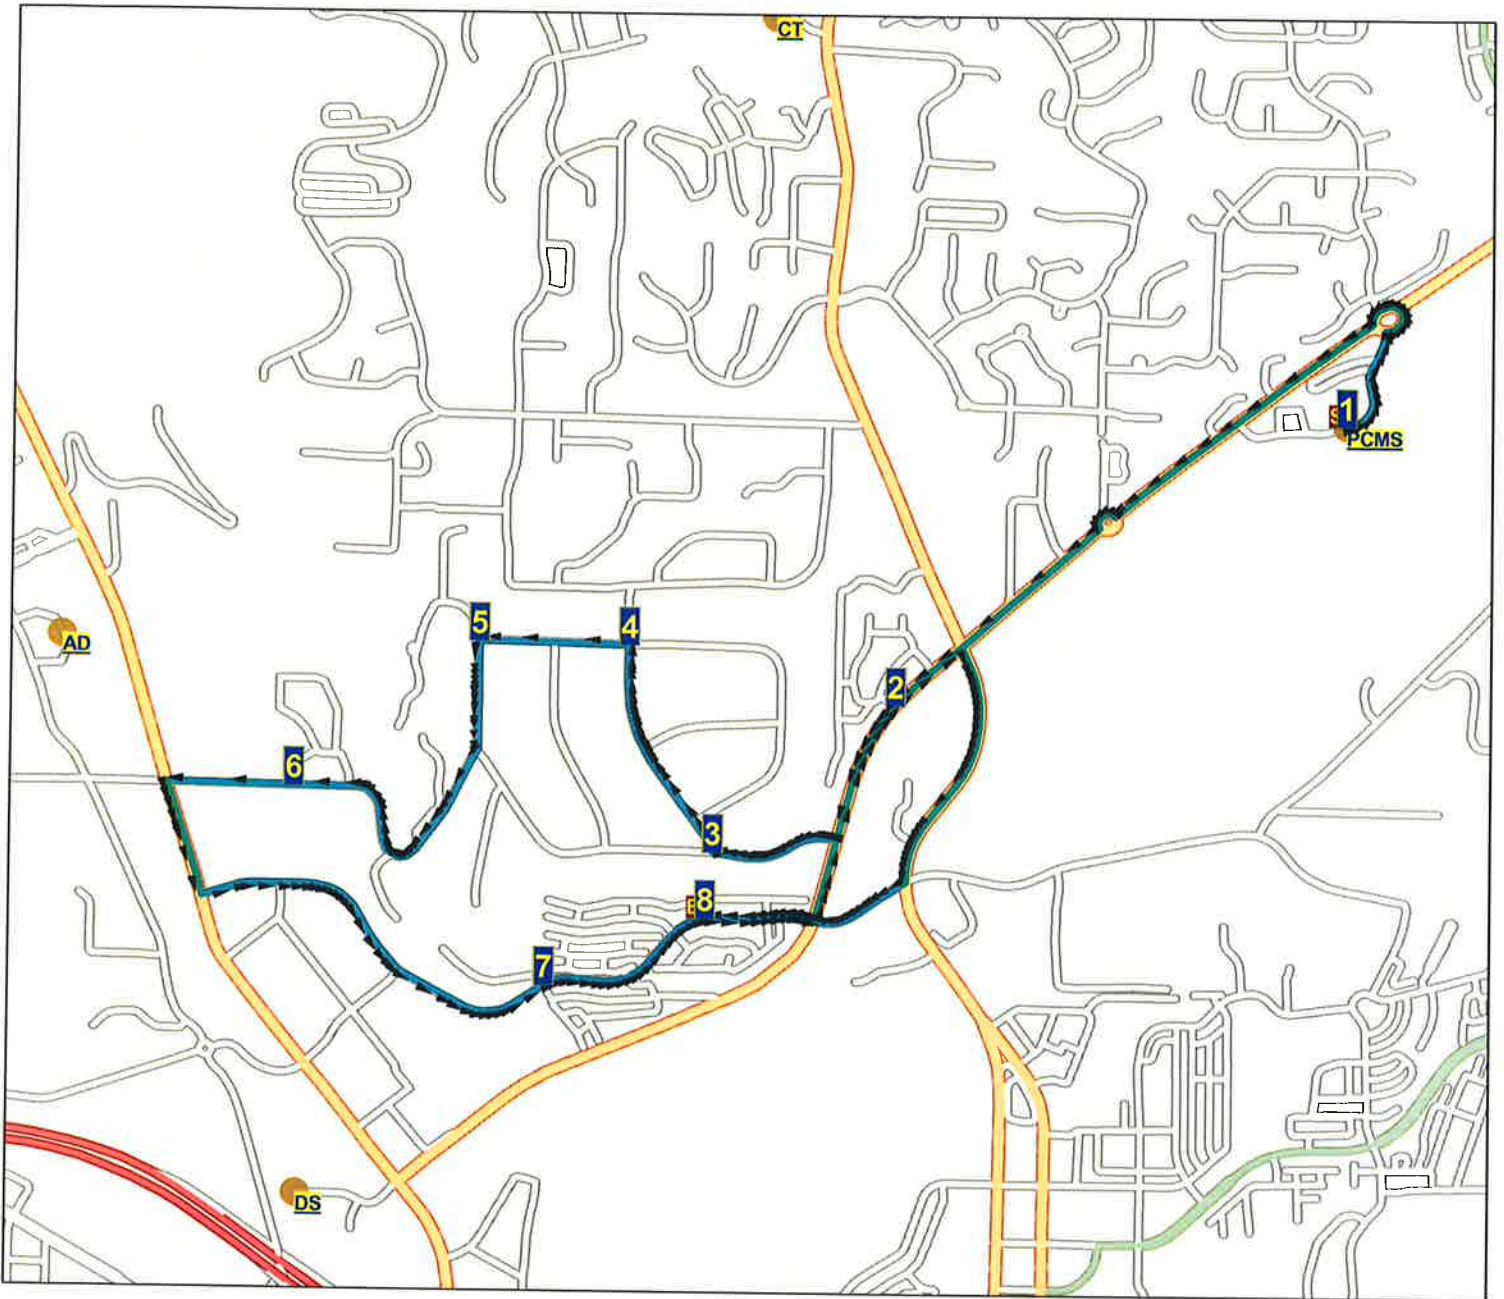

### Issaquah School District 411 Route Map

Route: **9 EDA**  
Vehicle: **129**  
Anchor: **PCMS**  
Depart Time: **4:25 PM**  
Dropoffs: **0**  
Distance: **4.77 mi.**

Desc: **PCMS EDA 2**  
Driver:  
Max Load: **0**  
End Time: **4:39 PM**  
Transfers On: **0**  
Transfers Off: **0**  
Days: **MTWH Display Day:M**