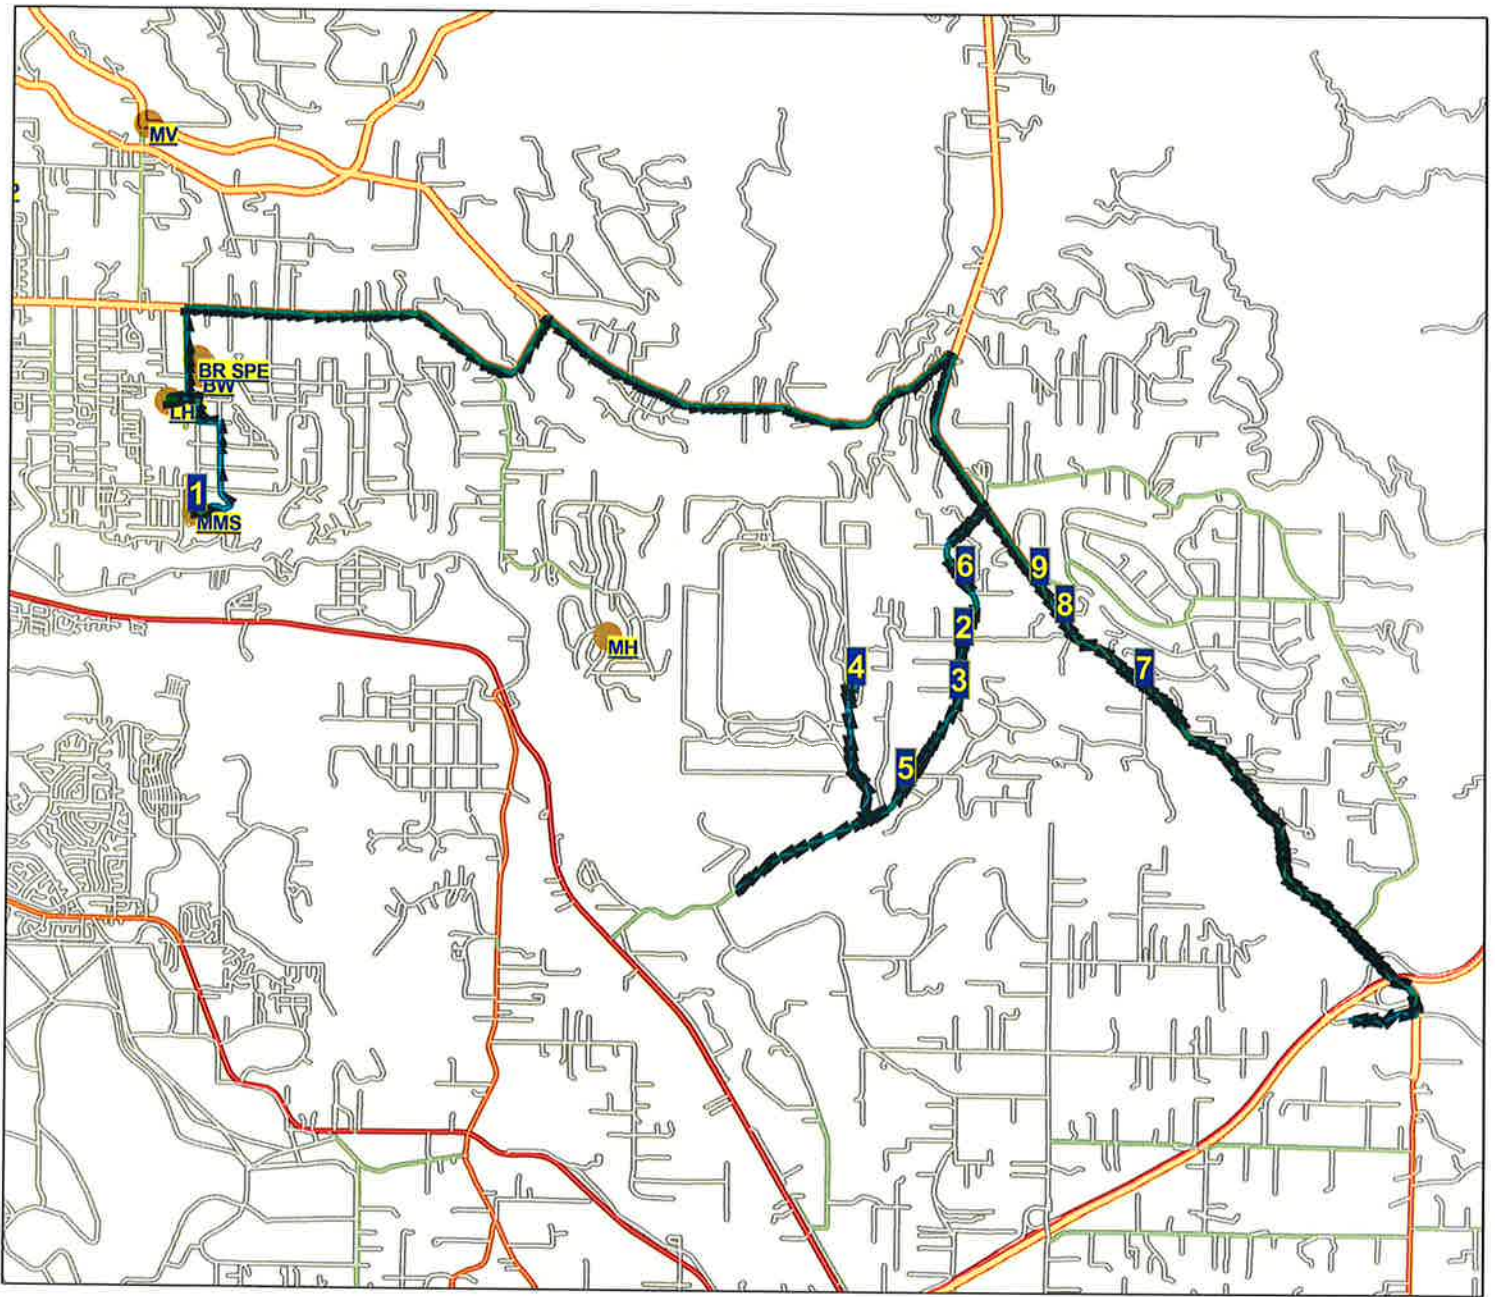

Issaquah School District 411 Route Map

Route: **54 EDA**
Vehicle: **160**
Anchor: **MMS**
Depart Time: **4:25 PM**
Dropoffs: **0**
Distance: **22.60 mi.**

Desc: **MW/LB EDA 5**
Driver:
Max Load: **0**
End Time: **5:22 PM**
Transfers On: **0**
Transfers Off: **0**
Days: **MTWH Display Day:M**