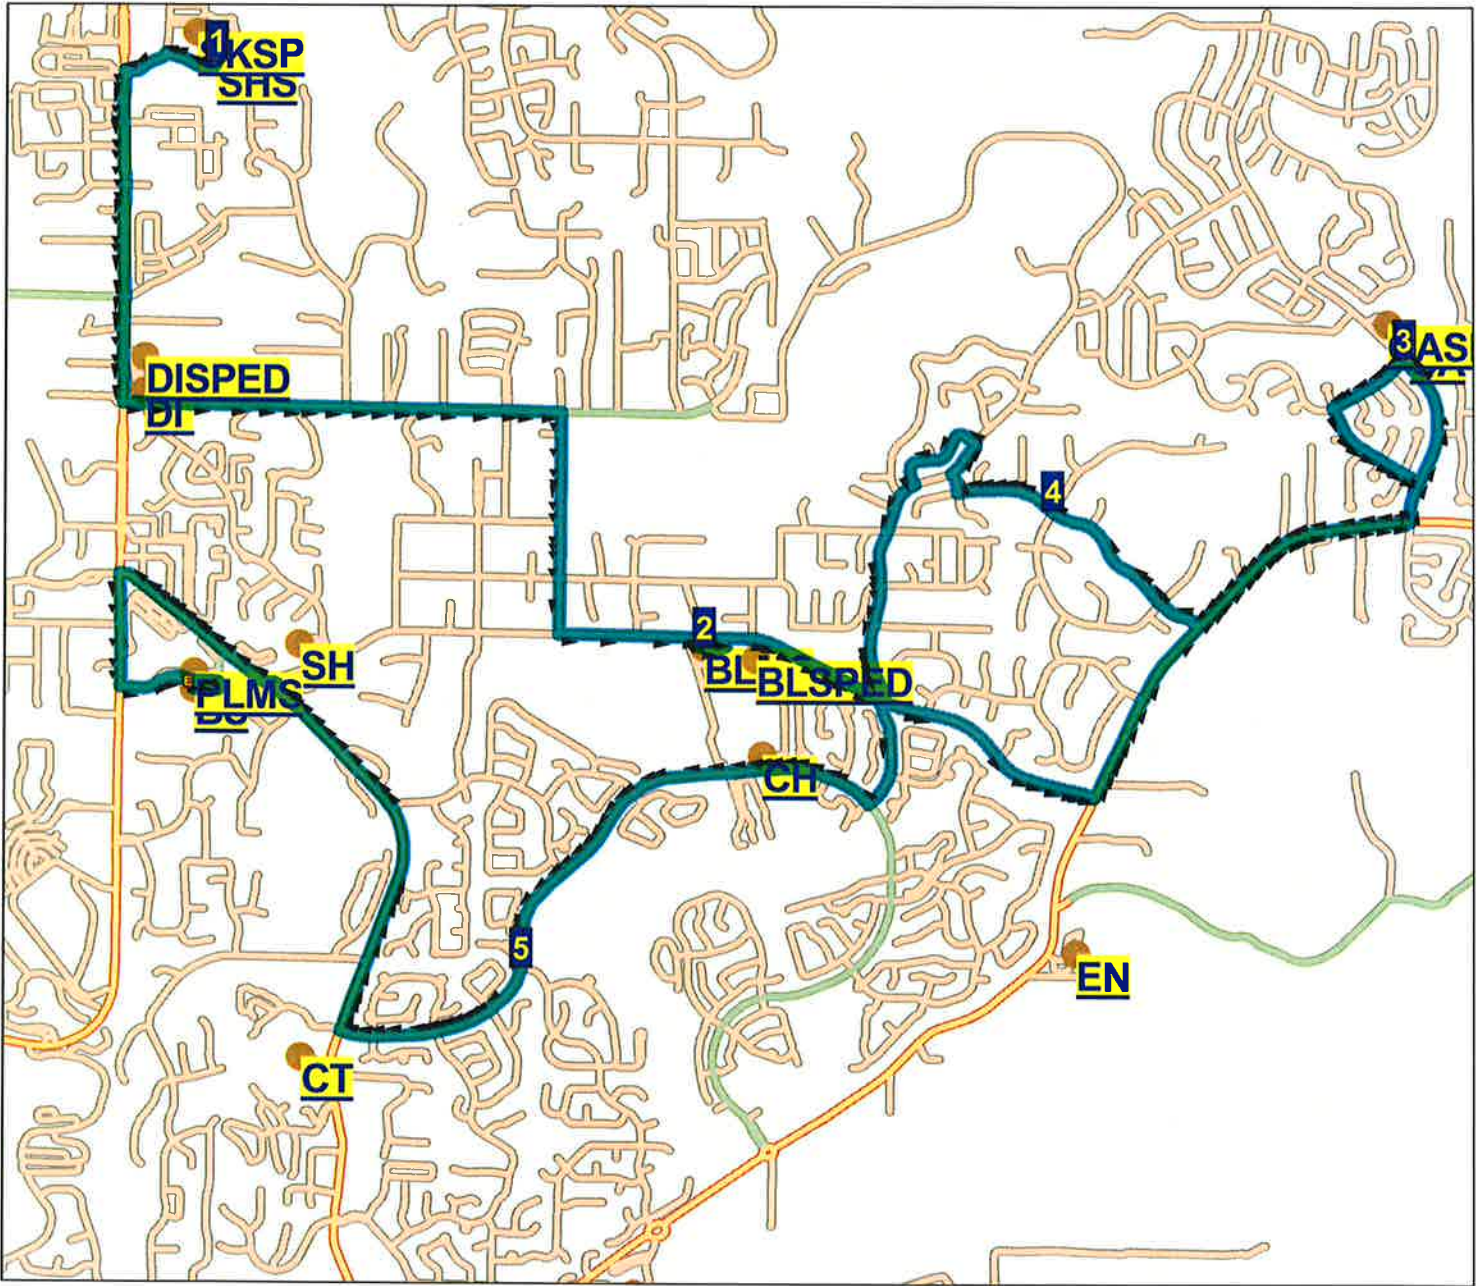

Issaquah School District 411 Route Map

Route: **139 EDA**
Vehicle: **184**
Anchor: **SHS**
Depart Time: **4:13 PM**
Dropoffs: **0**
Distance: **11.86 mi.**

Desc: **SK/BL EDA 2 PLATEAU**
Driver:
Max Load: **0**
End Time: **4:46 PM**
Transfers On: **0**
Transfers Off: **0**
Days: **MTWH Display Day:W**