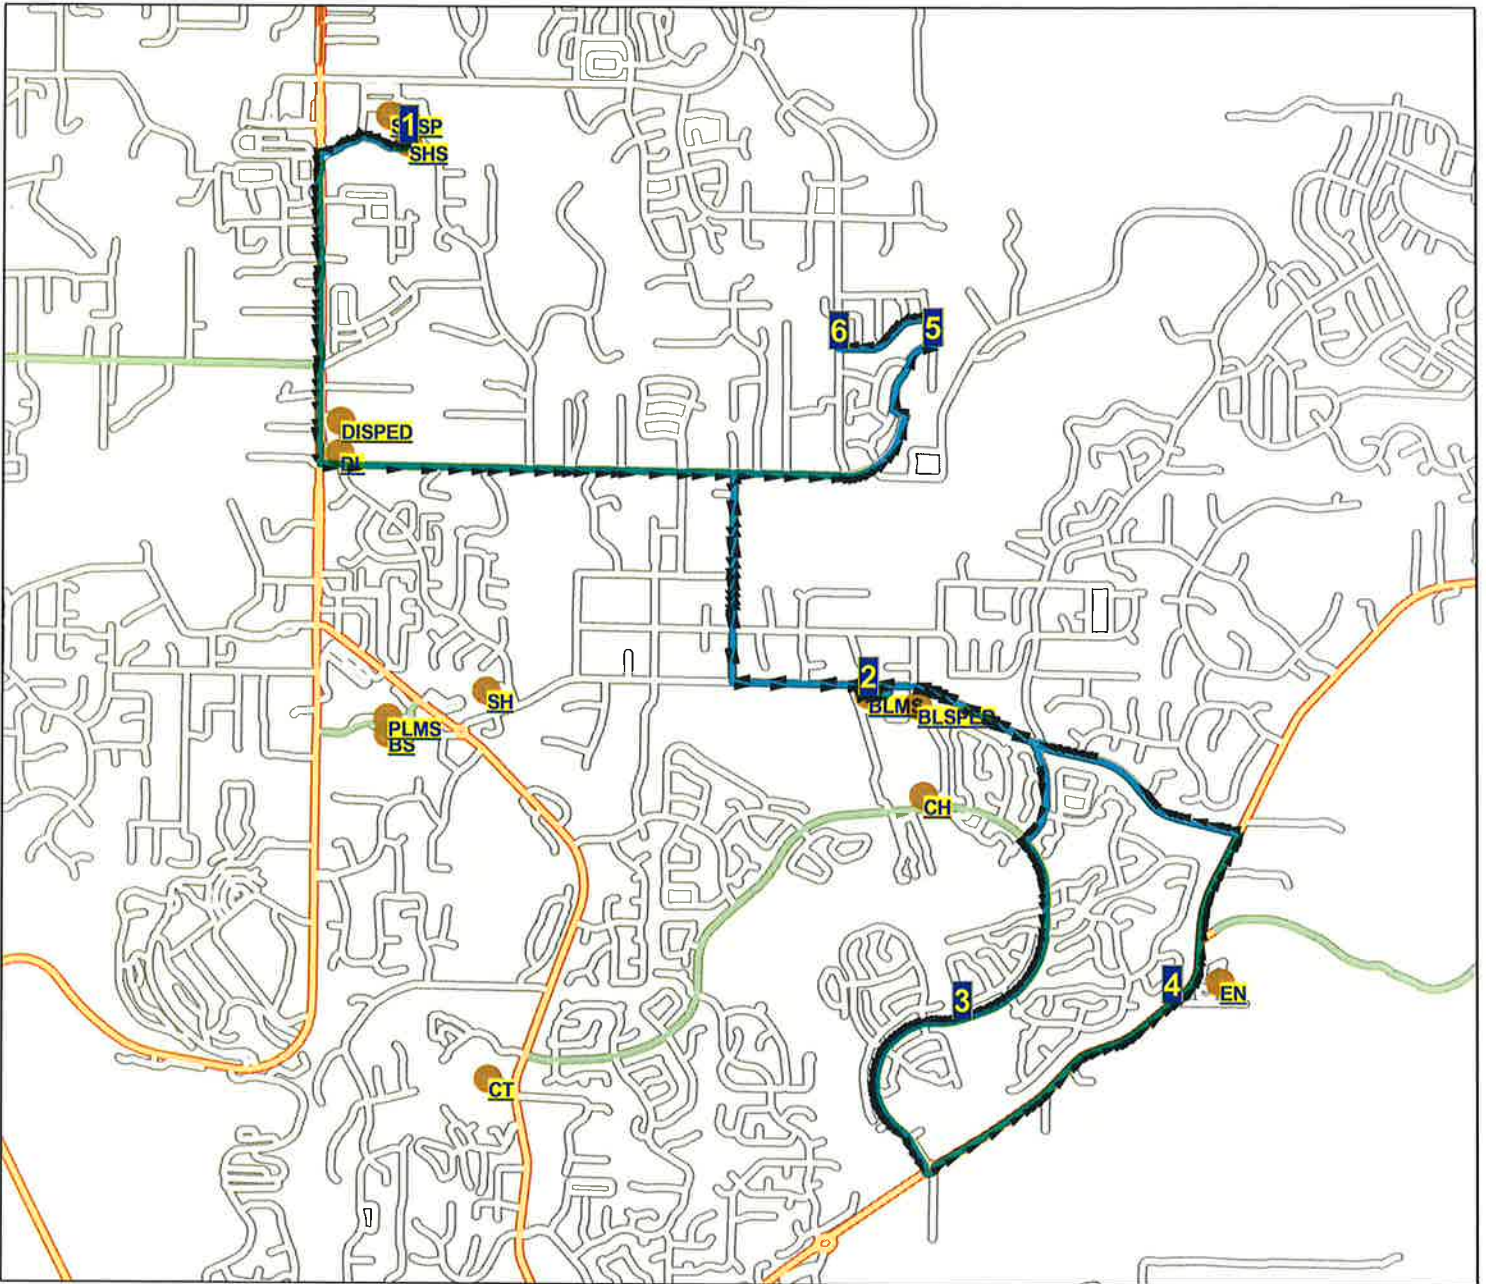

# Issaquah School District 411 Route Map

Route: **137 EDA**  
Vehicle: **104**  
Anchor: **SHS**  
Depart Time: **4:13 PM**  
Dropoffs: **0**  
Distance: **8.86 mi.**

Desc: **SK/BL EDA 1 PLATEAU**  
Driver:  
Max Load: **0**  
End Time: **4:39 PM**  
Transfers On: **0**  
Transfers Off: **0**  
Days: **MTWH Display Day:M**