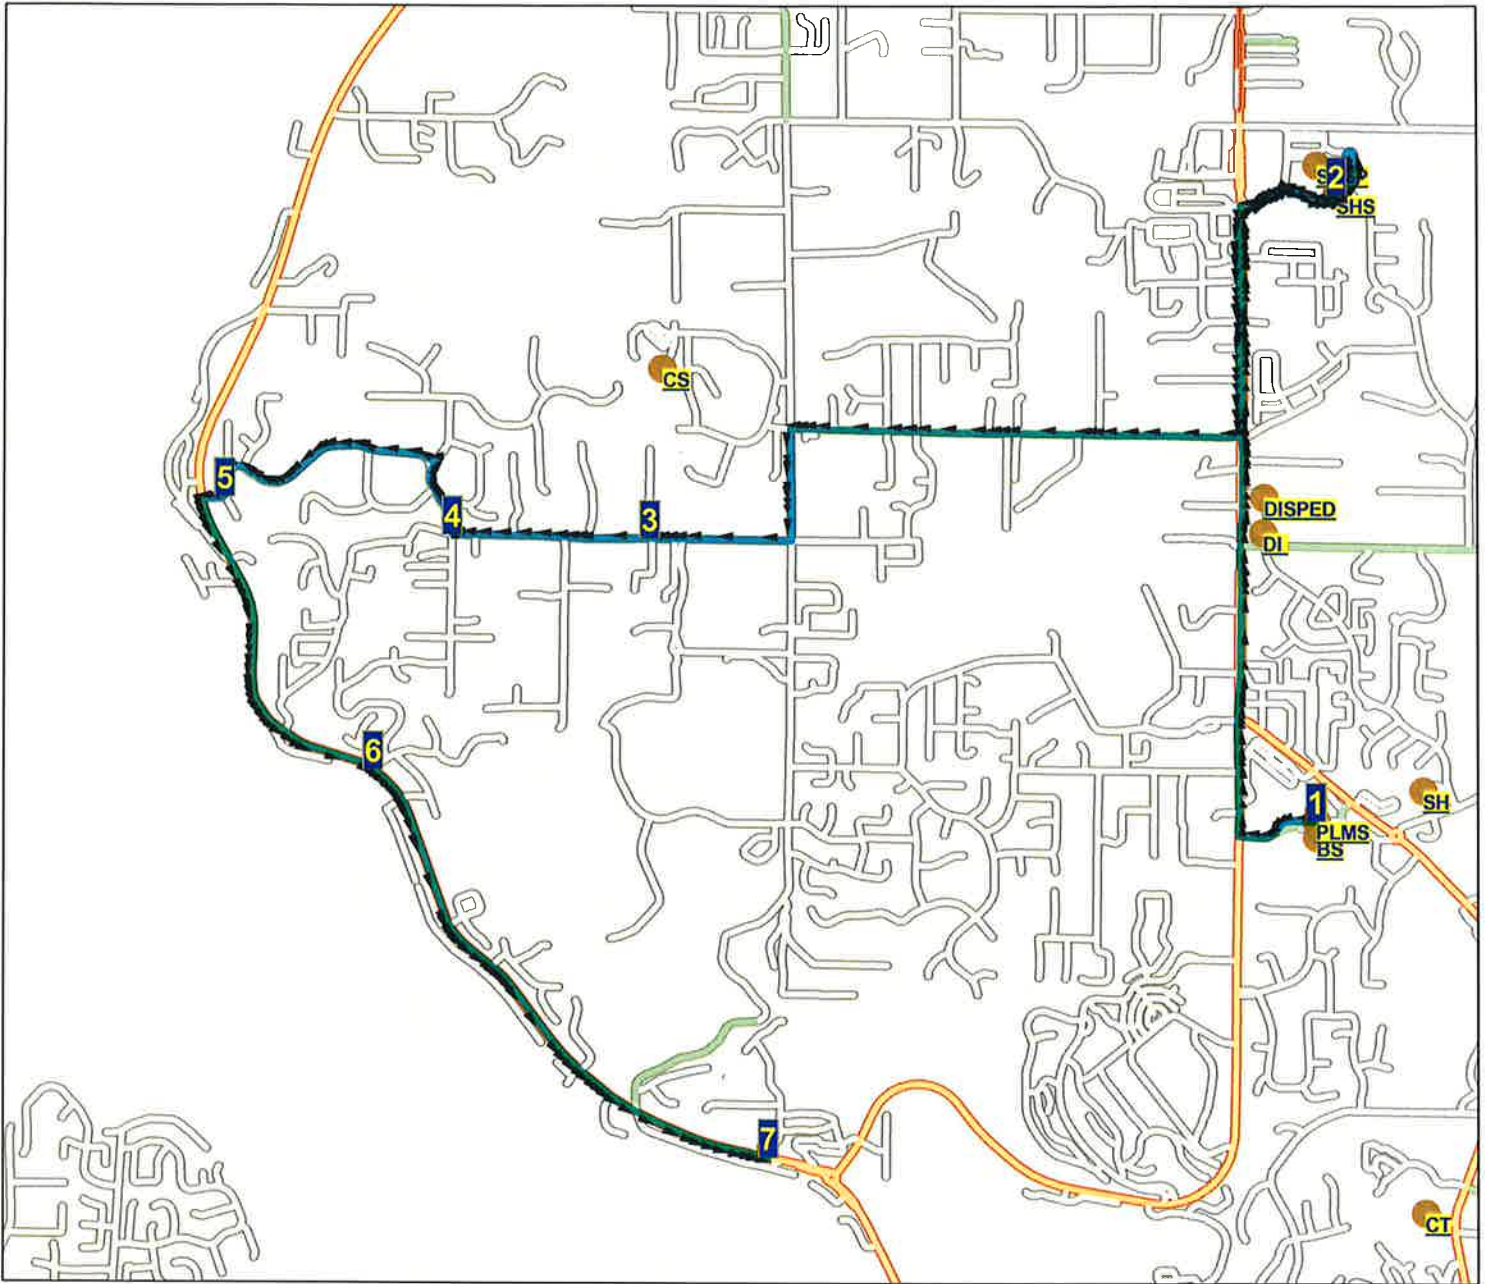

Issaquah School District 411 Route Map

Route: **131 EDA**
Vehicle: **153**
Anchor: **PLMS**
Depart Time: **4:25 PM**
Dropoffs: **0**
Distance: **7.71 mi.**

Desc: **PL/SK EDA 2 PLATEAU**
Driver:
Max Load: **0**
End Time: **4:52 PM**
Transfers On: **0**
Transfers Off: **0**
Days: **MTWH Display Day:M**