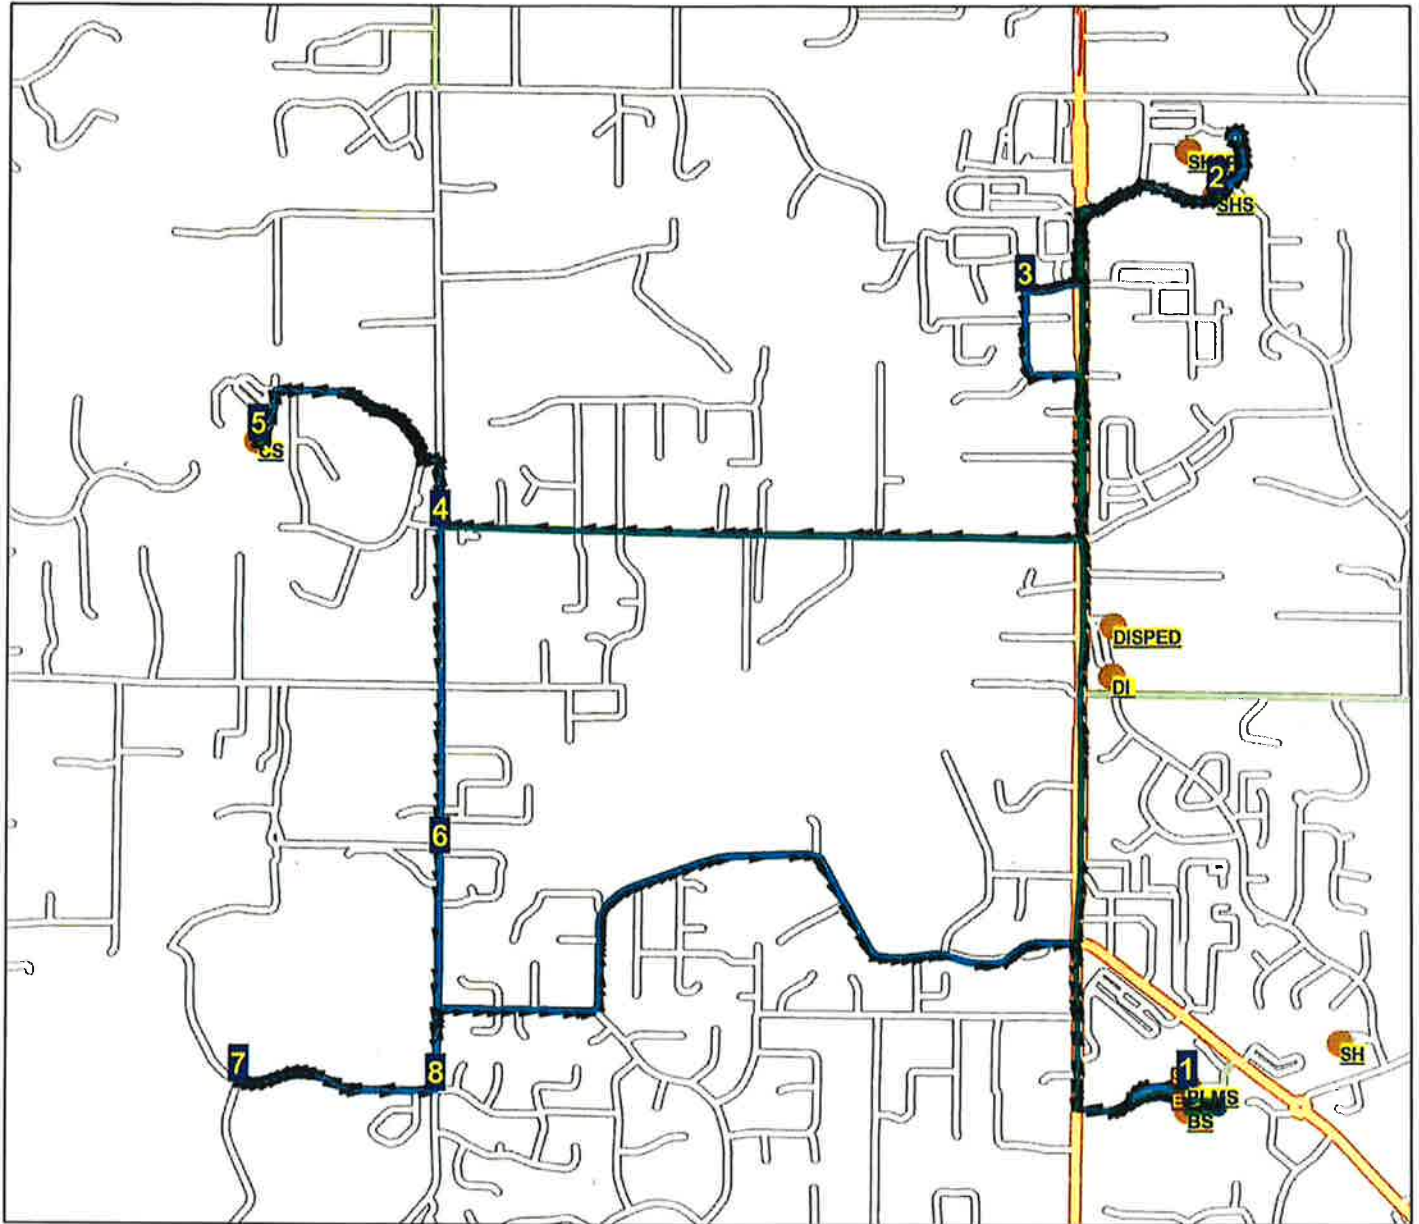

Issaquah School District 411 Route Map

Route: 115 EDA
Vehicle: 24
Anchor: PLMS
Depart Time: 4:25 PM
Dropoffs: 0
Distance: 8.45 mi.

Desc: PL/SK EDA 3 PLATEAU
Driver:
Max Load: 0
End Time: 5:01 PM
Transfers On: 0
Transfers Off: 0
Days: MTWH Display Day:M