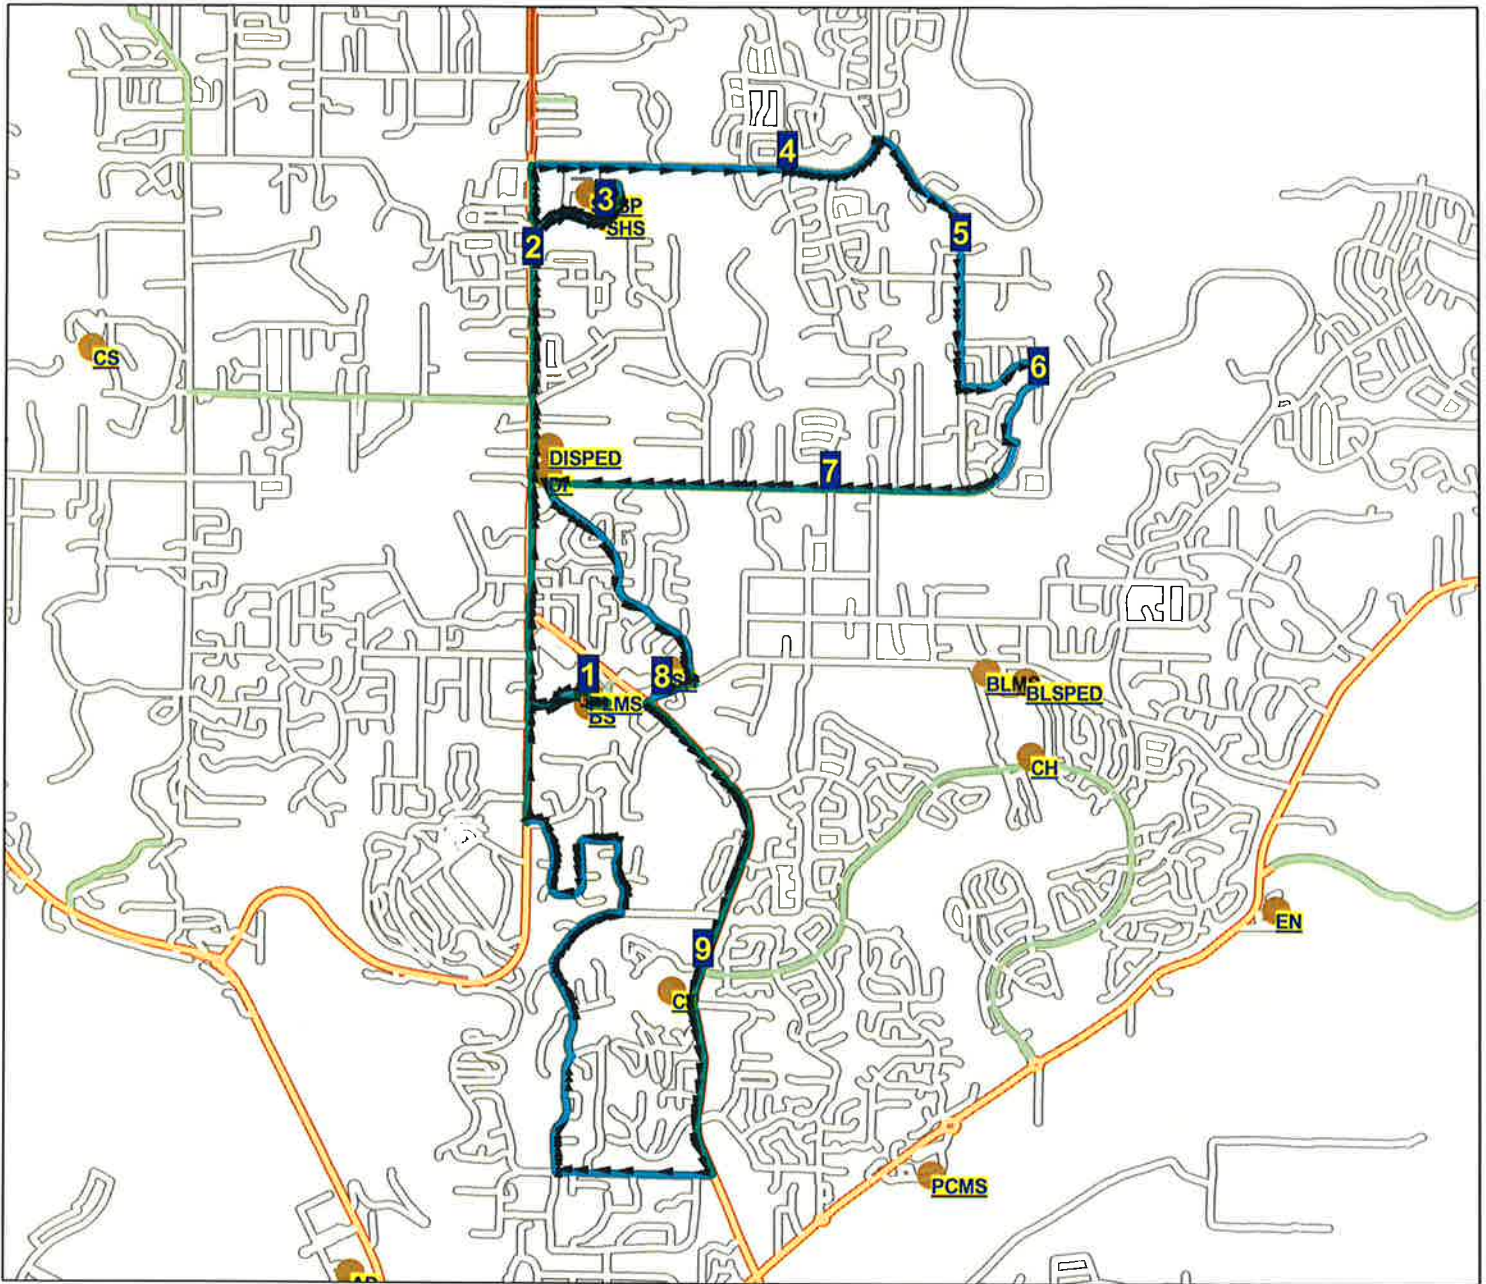

Issaquah School District 411 Route Map

Route: **113 EDA**
Vehicle: **145**
Anchor: **PLMS**
Depart Time: **4:25 PM**
Dropoffs: **0**
Distance: **11.66 mi.**

Desc: **PL/SK EDA 1 PLATEAU**
Driver:
Max Load: **0**
End Time: **5:08 PM**
Transfers On: **0**
Transfers Off: **0**
Days: **MTWH Display Day:M**