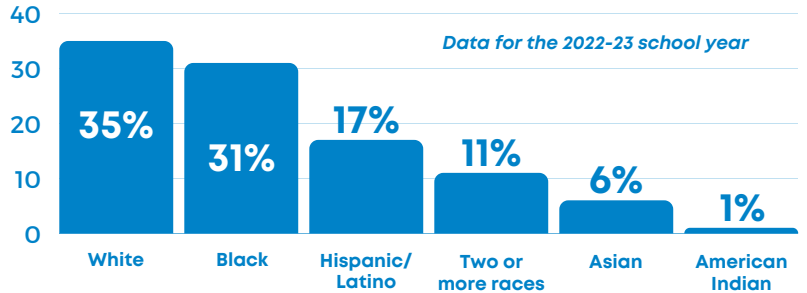

ENROLLMENT

11,362

SEVEN CITIES

The district serves all or parts of:

Brooklyn Center
Brooklyn Park
Crystal
Golden Valley
New Hope
Plymouth
Robbinsdale

DEMOGRAPHIC PROFILE

HOME LANGUAGES

FREE/REDUCED LUNCH