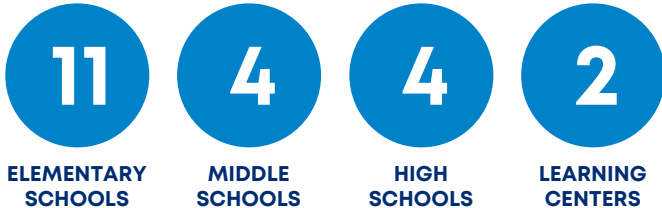

ENGLISH LEARNERS

SERVING ALL LEARNERS

Programming:

Preschool
School-age childcare
K-12 education
Community Education
Adult Basic Education

2021 GRADUATION RATE

Highest district graduation rate in nine years

LEARNING PATHWAYS

- Advanced Placement (AP)
- International Baccalaureate (IB)
- Dual Language Immersion
- Fine Arts
- Science, Engineering and Technology
- Robbinsdale Virtual Academy

MAGNET SCHOOLS

Arts immersion at **FAIR School Pilgrim Lane (K-4)** and **FAIR School Crystal (5-8)**