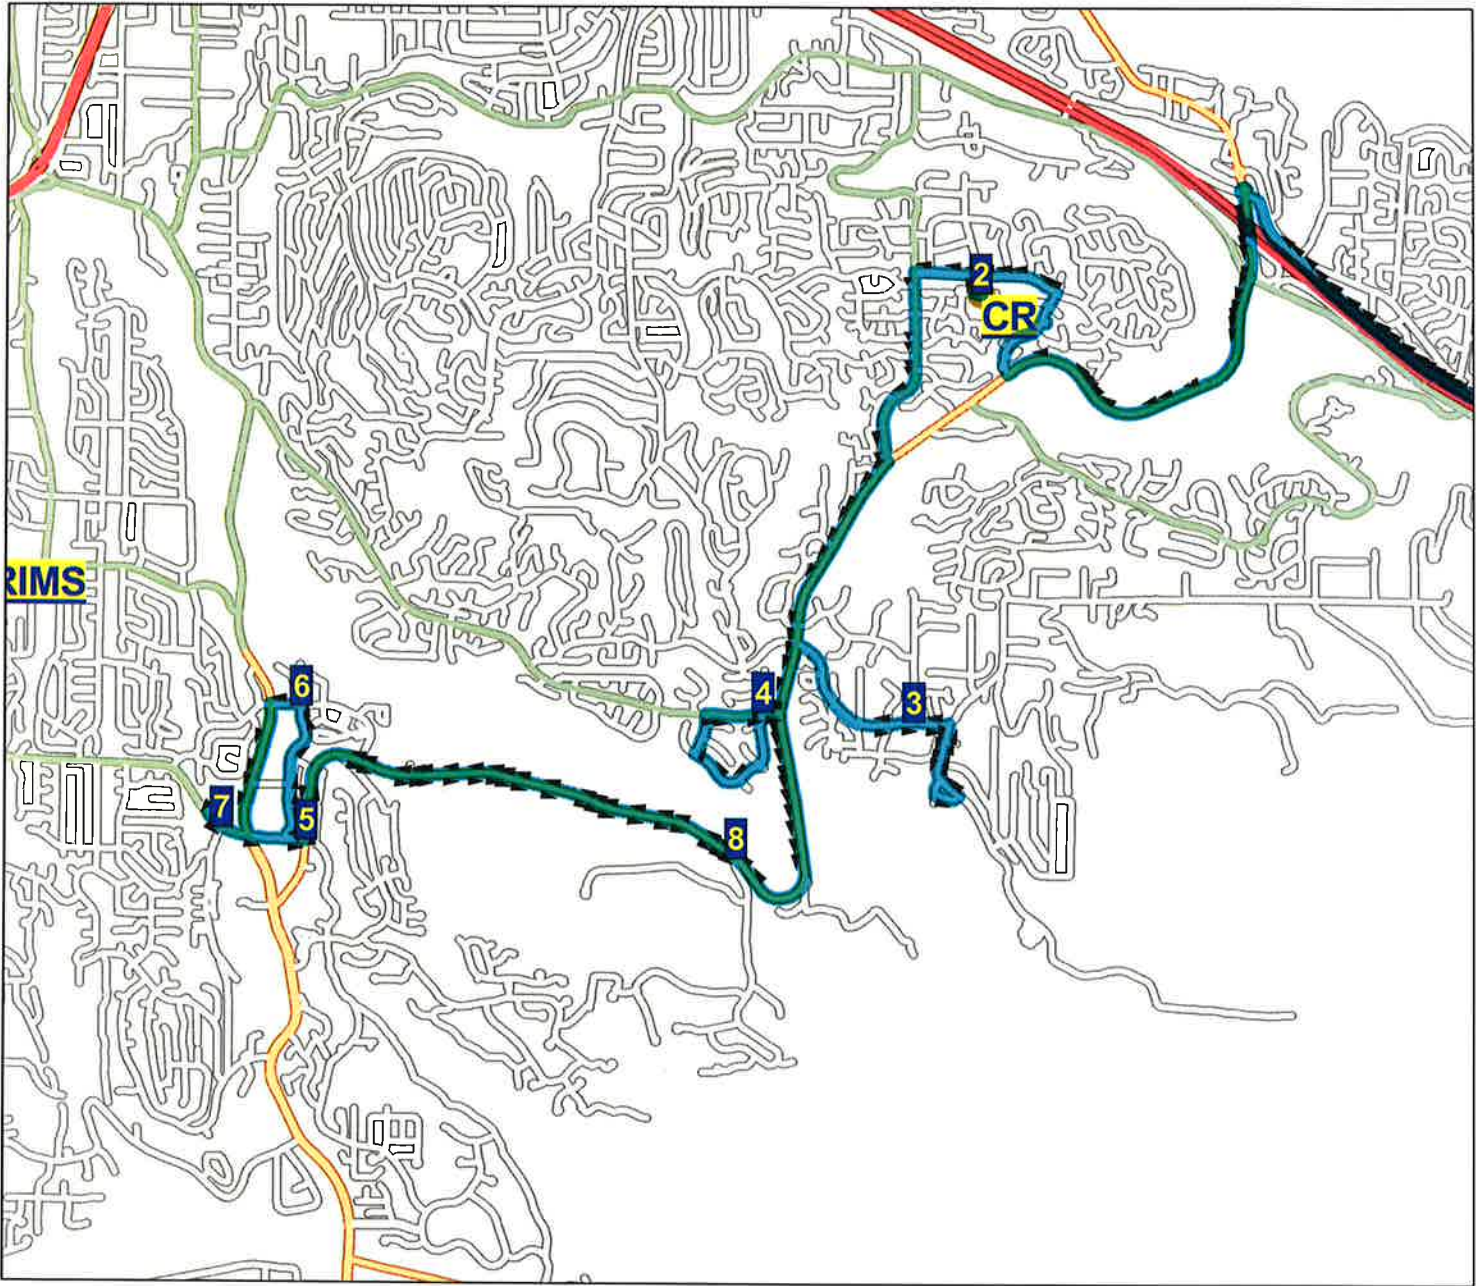

Issaquah School District 411 Route Map

Route: **42 EDA**
Vehicle:
Anchor: **CMMS**
Depart Time: **4:25 PM**
Dropoffs: **0**
Distance: **16.19 mi.**

Desc: **CM EDA 1**
Driver:
Max Load: **0**
End Time: **5:11 PM**
Transfers On: **0**
Transfers Off: **0**
Days: