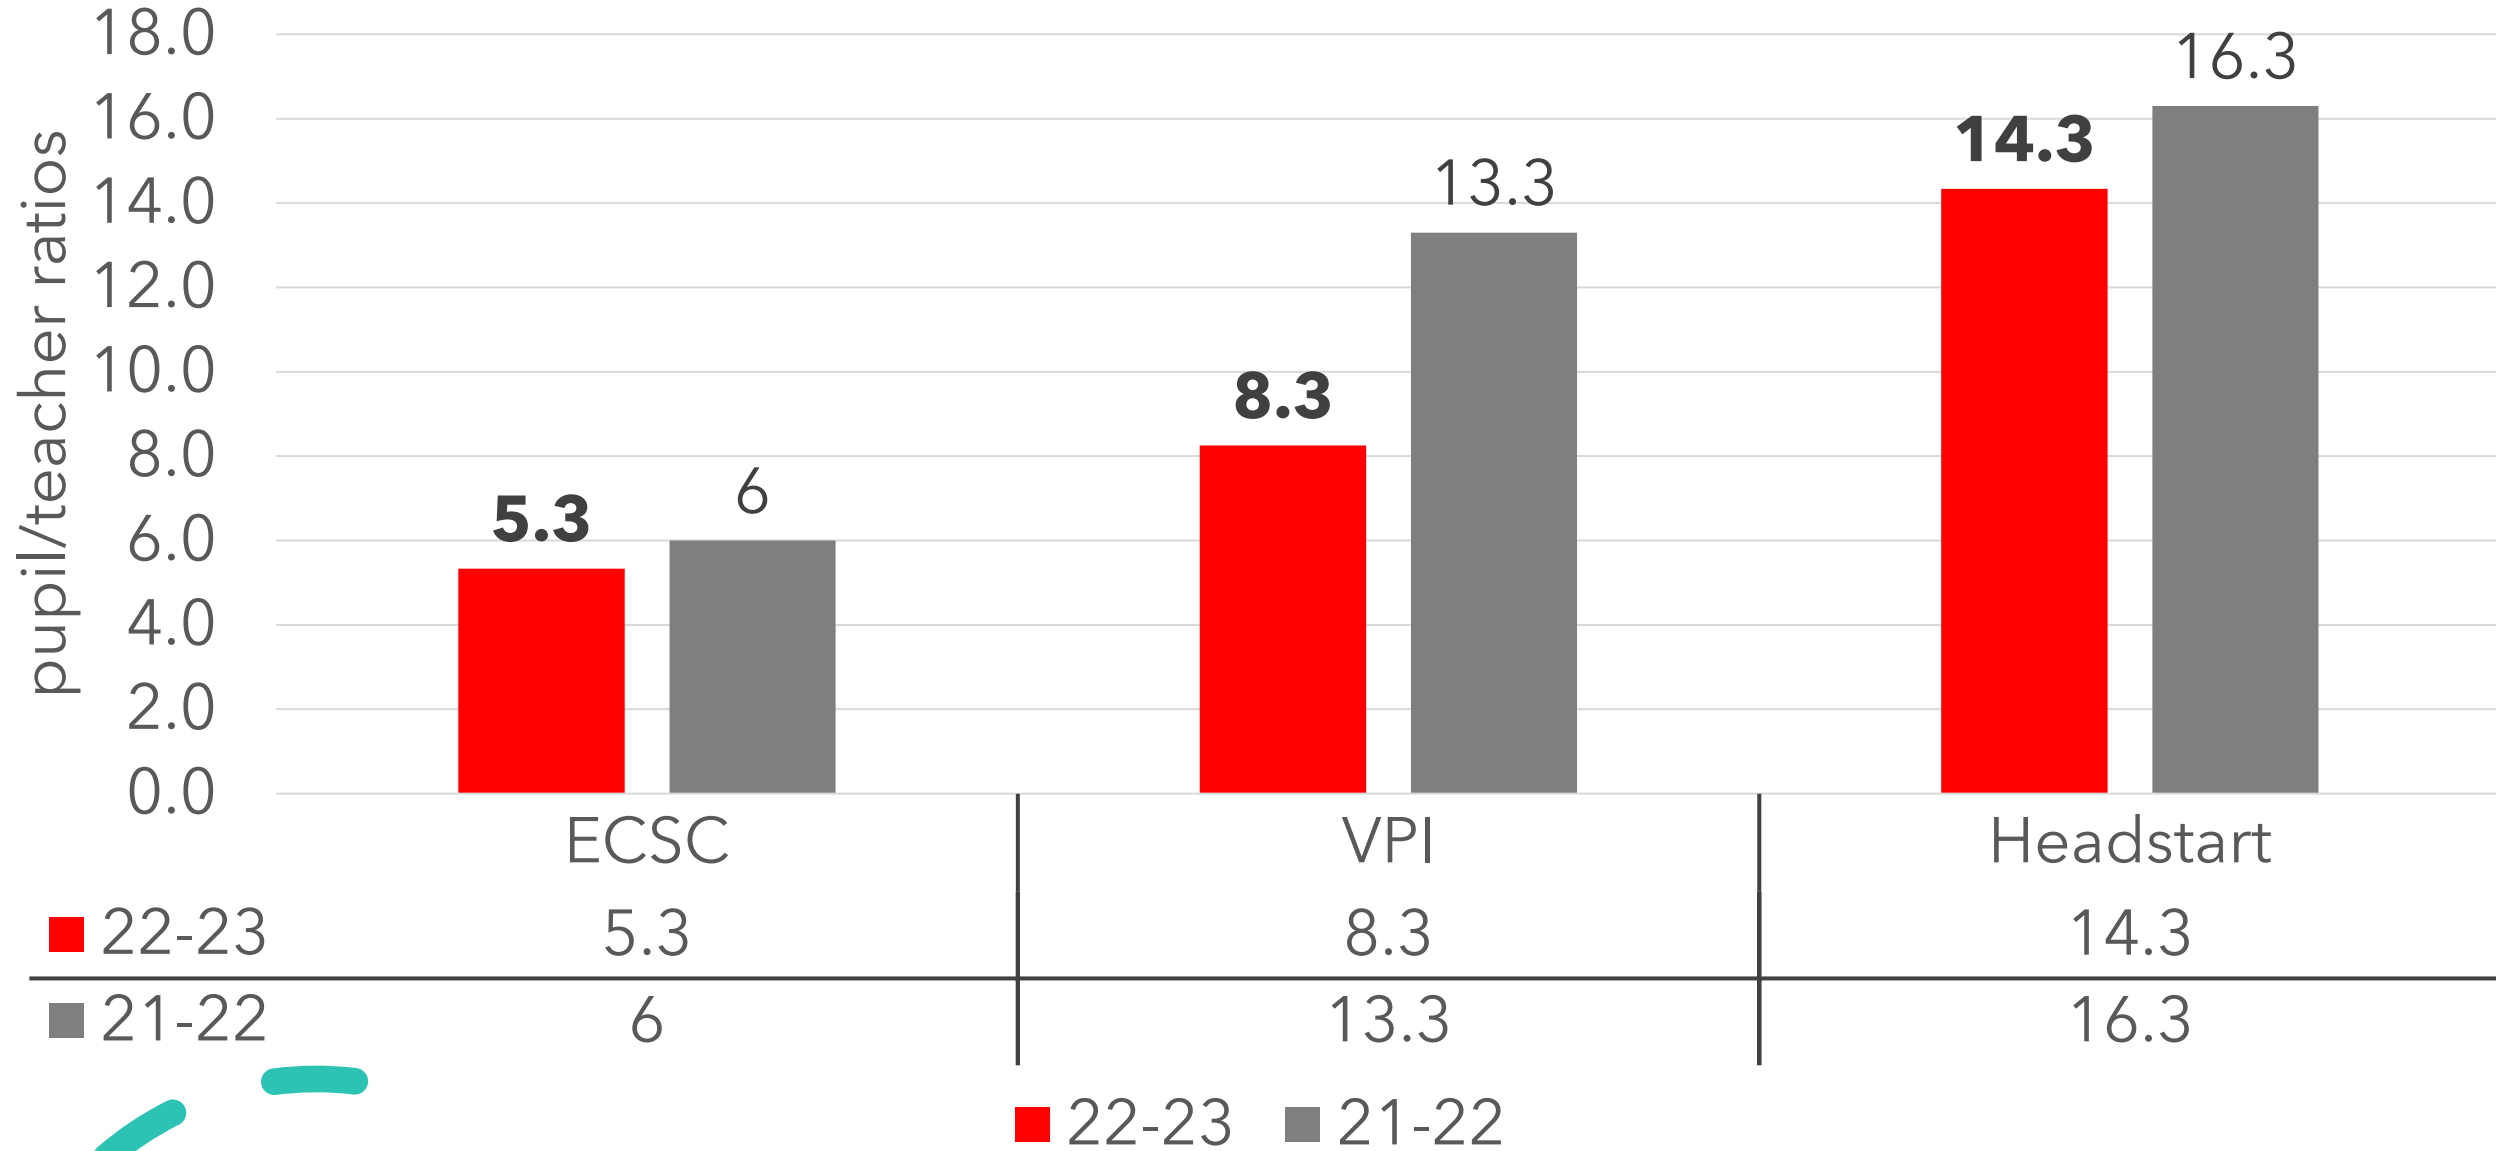

Preschool Programs