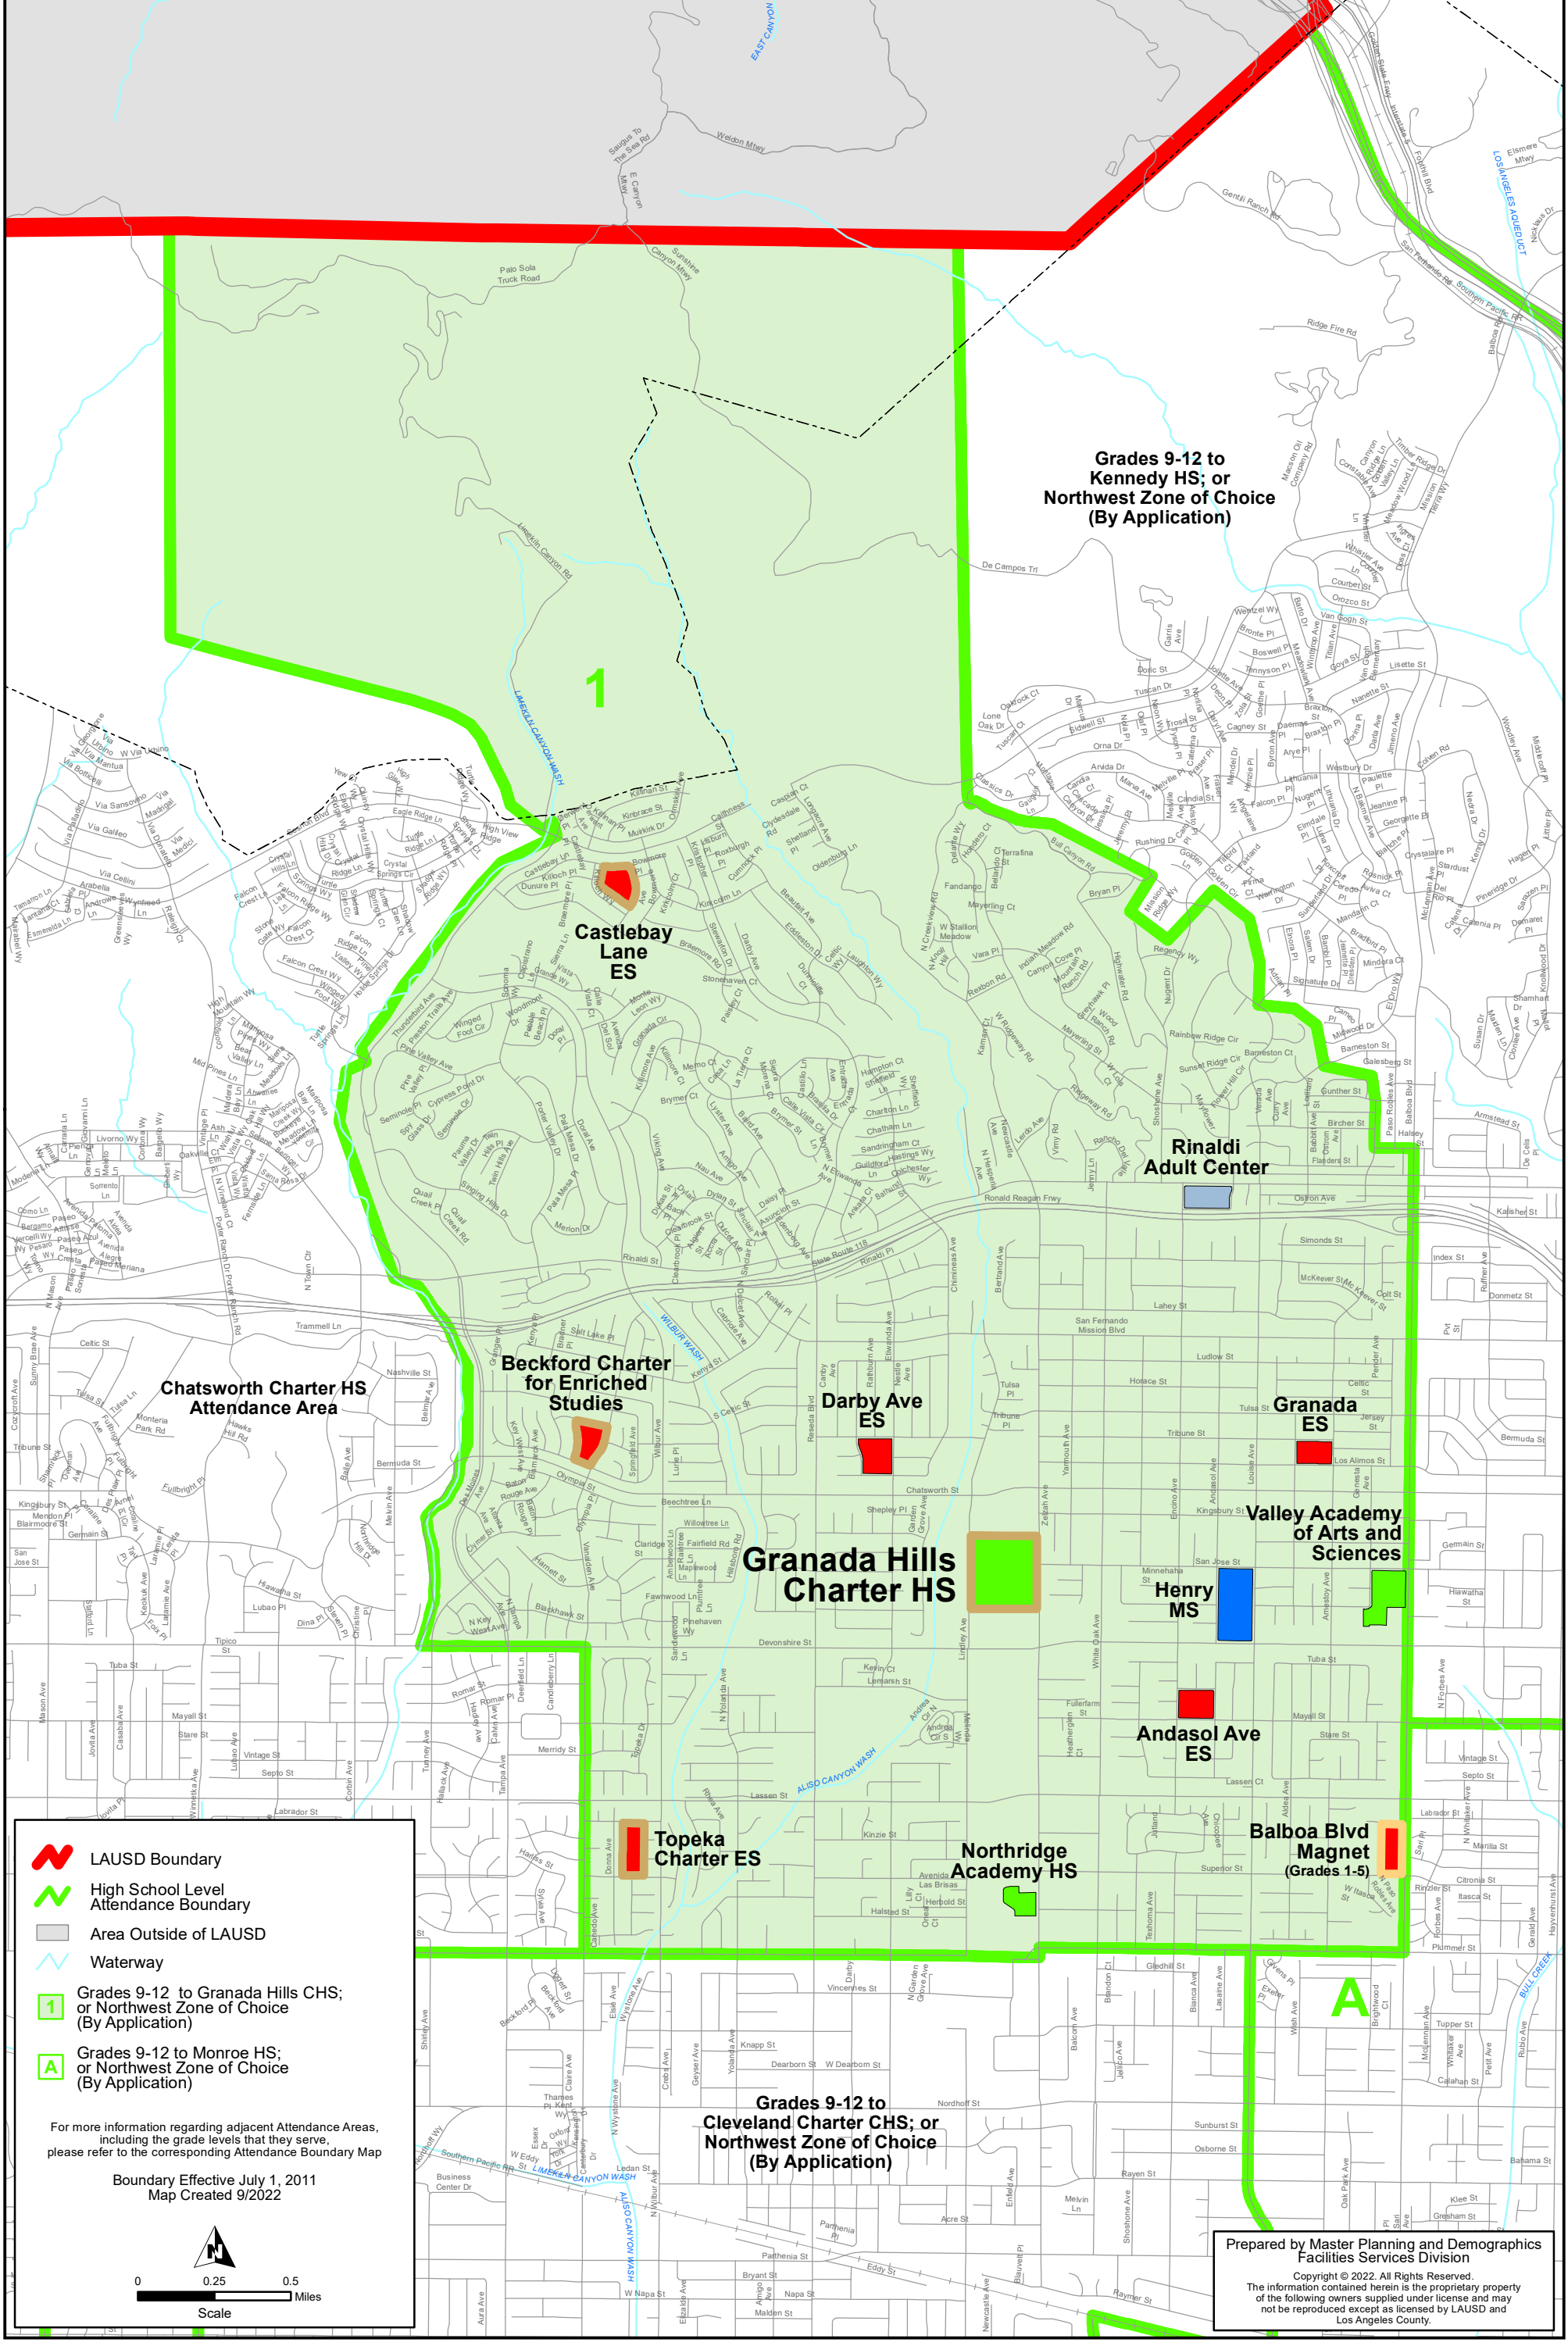

Los Angeles Unified School District Granada Hills Charter High School Attendance Area

Grades 9-12 to Kennedy HS; or Northwest Zone of Choice (By Application)

1

Castlebay Lane ES

Chatsworth Charter HS Attendance Area

Beckford Charter for Enriched Studies

Derby Ave ES

Granada Hills Charter HS

Granada ES

Valley Academy of Arts and Sciences

Henry MS

Andasol Ave ES

Topeka Charter ES

Northridge Academy HS

Balboa Blvd Magnet (Grades 1-5)

A

Grades 9-12 to Cleveland Charter CHS; or Northwest Zone of Choice (By Application)

- LAUSD Boundary
- High School Level Attendance Boundary
- Area Outside of LAUSD
- Waterway
- Grades 9-12 to Granada Hills CHS; or Northwest Zone of Choice (By Application)
- Grades 9-12 to Monroe HS; or Northwest Zone of Choice (By Application)

For more information regarding adjacent Attendance Areas, including the grade levels that they serve, please refer to the corresponding Attendance Boundary Map

Boundary Effective July 1, 2011
Map Created 9/2022