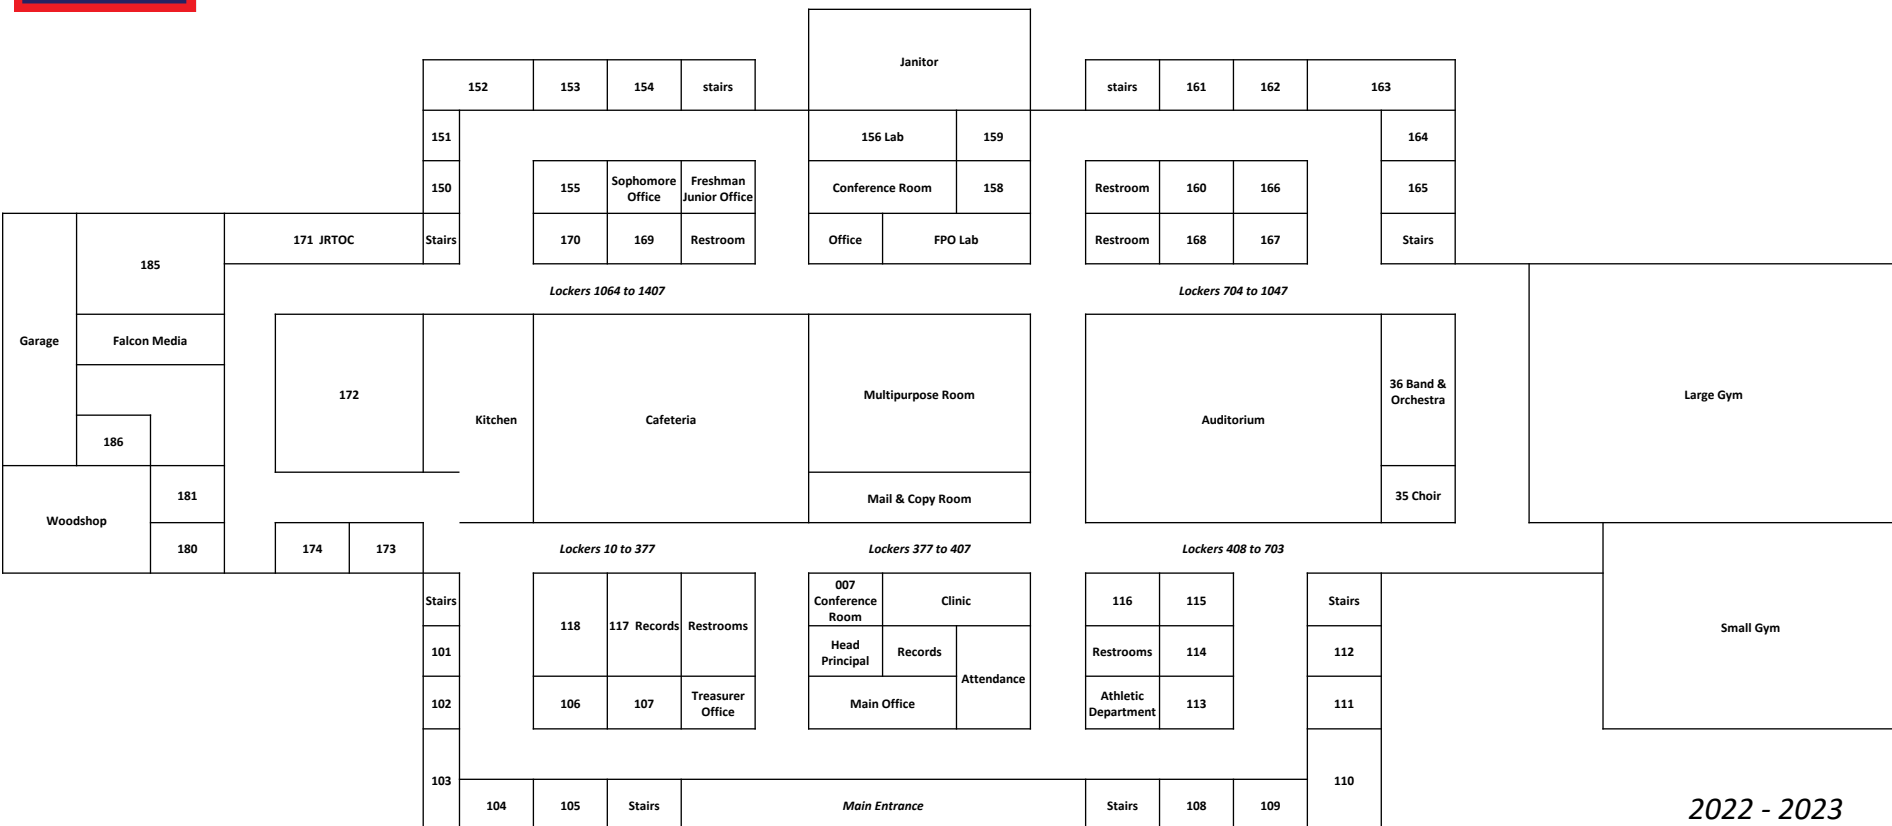

# FITCH HIGH SCHOOL

# First Floor

Staff	Room	Staff	Room	Staff	Room	Staff	Room	Staff	Room
Anthony	36	Coleman	159	Griffin	158	Lowe	101	Reid	165
Baiss	154	Costello	152	Horacek	118	Marhulik	171	Riley	171
Beany	Gym	Creed	108	Hornyak	174	McBurney	110	Rust	160
Braunstein	107	DeCola	155	Janis	173	McClaine	36	Steiner	102
Brooks	103	Devine	172	Joyce	151	McCutcheon	109	Trigg	153
Carcelli	105	DiFrancesco	164	King	163	Mitchell	161	Ward	112
Cardillo	185	Dutton	106	Klein	35	Parker	Gym	Wyant	181
Chiera	111	Farr	167/Gym	Leskanic	156	Pezzuolo	168		
Clendenin	170	Fisher	186	Leugers	104	Reed	162		